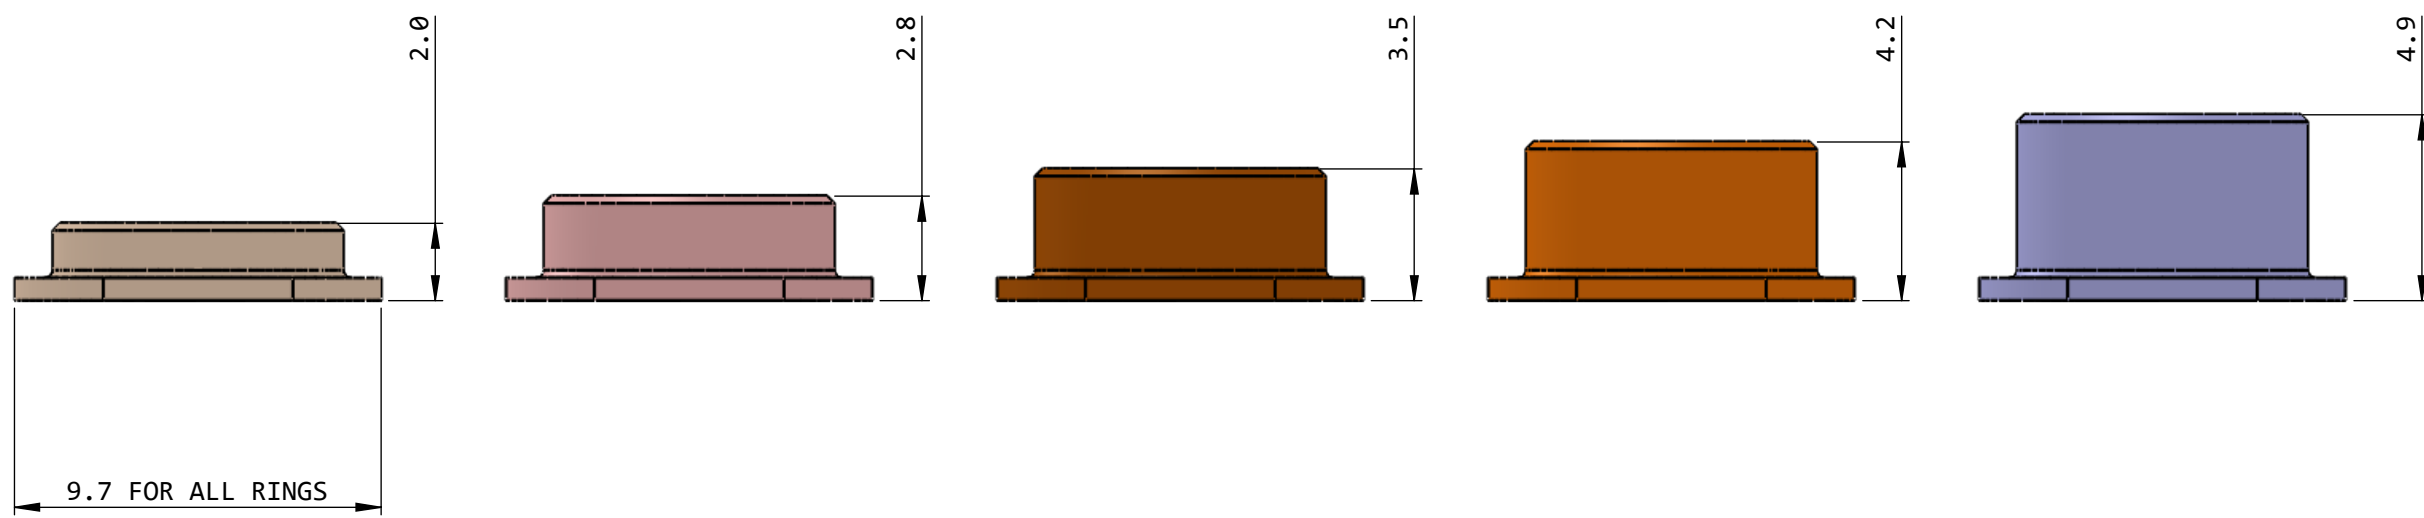

8 7 6 5 4 3 2 1

D

D

C

C

B

B

THREAD M7x0.3 ALL RINGS

A

A

8 7 6 5 4 3 2 1

Dimensions in mm  
For Information Purposes Only

PROPRIETARY  
THE INFORMATION CONTAINED IN THIS DRAWING  
IS THE SOLE PROPERTY OF Doric Lenses Inc..  
ANY REPRODUCTION IN PART OR AS A WHOLE  
WITHOUT THE WRITTEN PERMISSION OF  
Doric Lenses Inc. IS PROHIBITED.