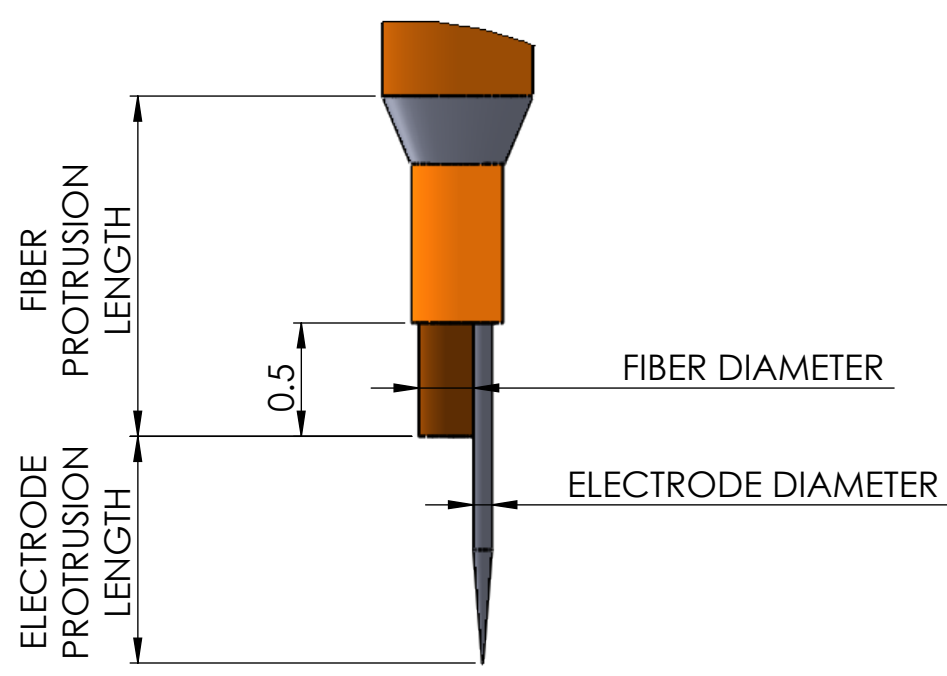

8 7 6 5 4 3 2 1

D
C
B
A

D
C
B
A

M3E CONNECTOR

GLASS/POLYIMIDE TUBING

A

DETAIL A
SCALE 30 : 1

Dimensions in mm
For Information Purposes Only