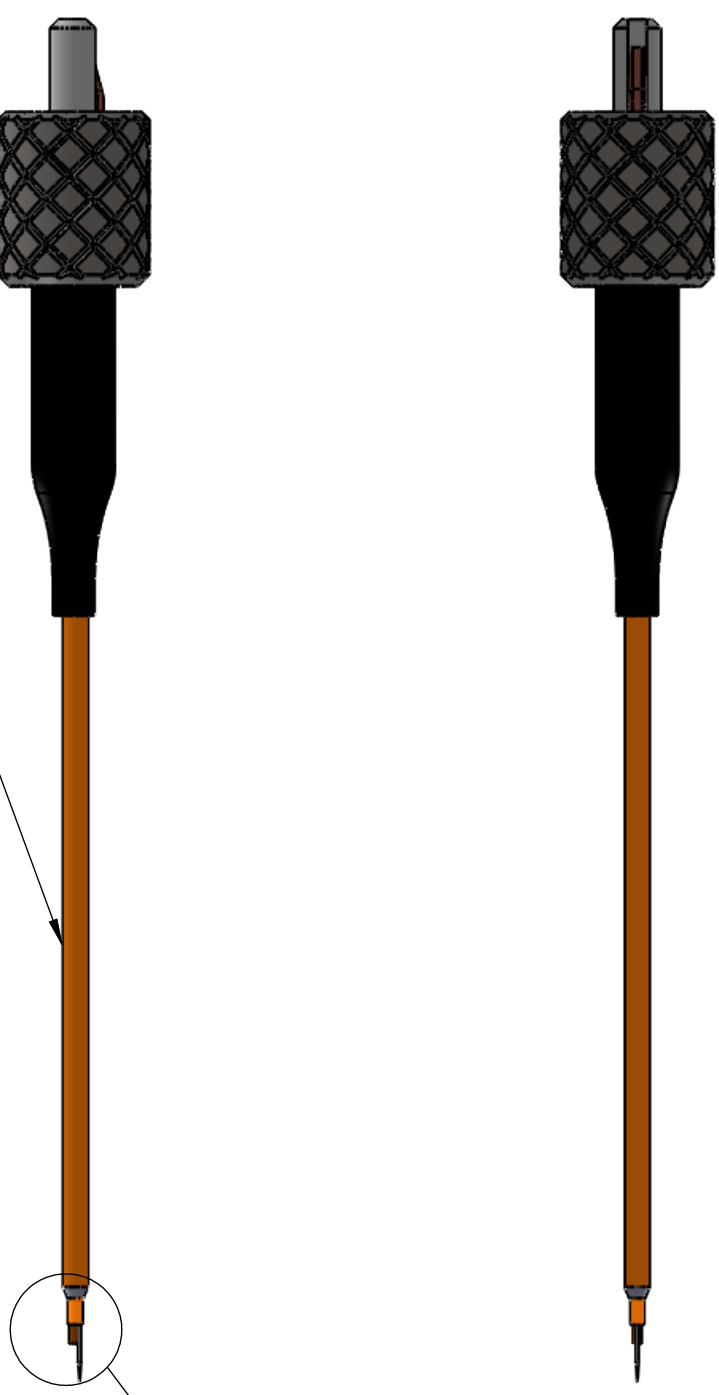

8 7 6 5 4 3 2 1

D
C
B
A

D
C
B
A

M3E CONNECTOR

GLASS/POLYIMIDE TUBING

A

DETAIL A
SCALE 30 : 1

Dimensions in mm
For Information Purposes Only