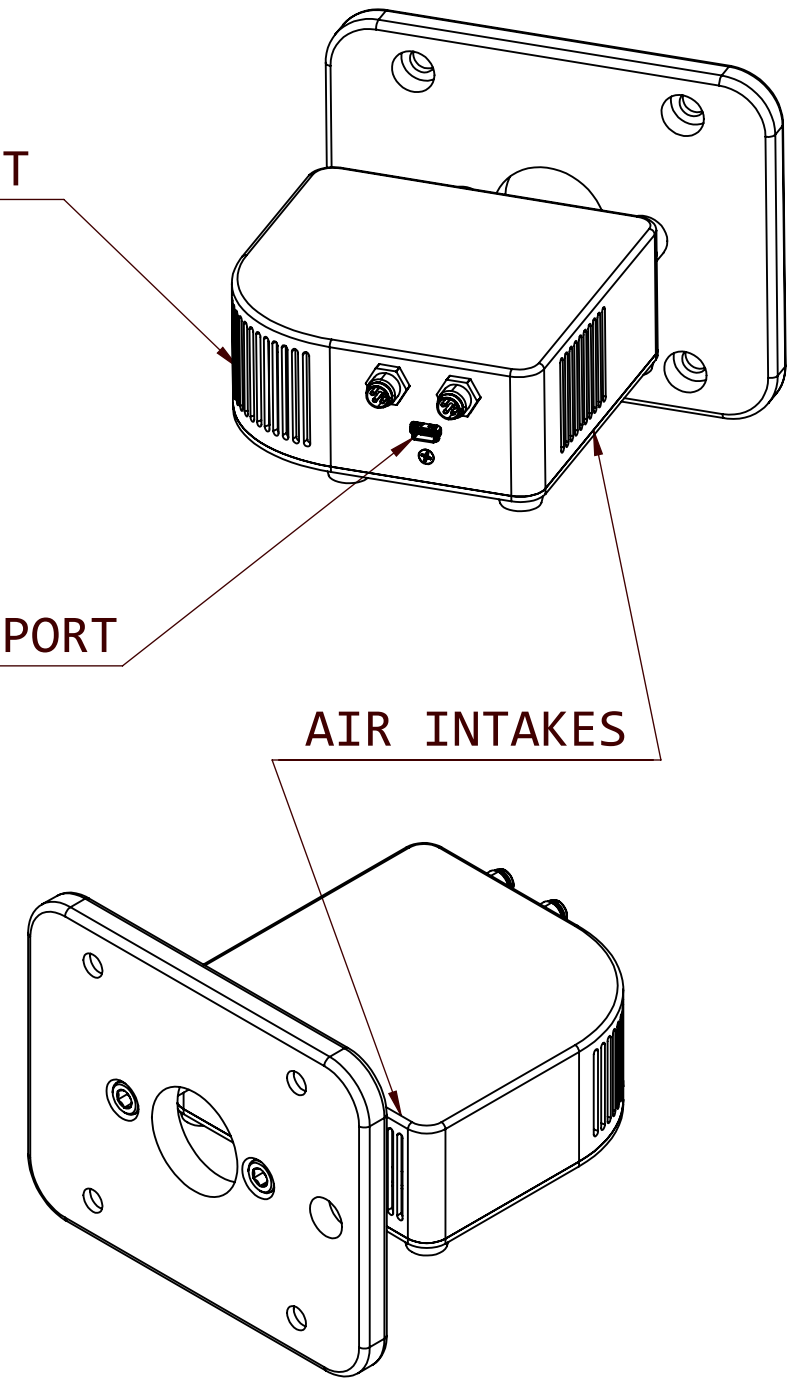

ELECTRICAL CONNECTORS M8

AIR EXHAUST

USB PORT

AIR INTAKES

Dimensions in mm
For Information Purposes Only

PROPRIETARY
THE INFORMATION CONTAINED IN THIS DRAWING
IS THE SOLE PROPERTY OF Doric Lenses Inc..
ANY REPRODUCTION IN PART OR AS A WHOLE
WITHOUT THE WRITTEN PERMISSION OF
Doric Lenses Inc. IS PROHIBITED.