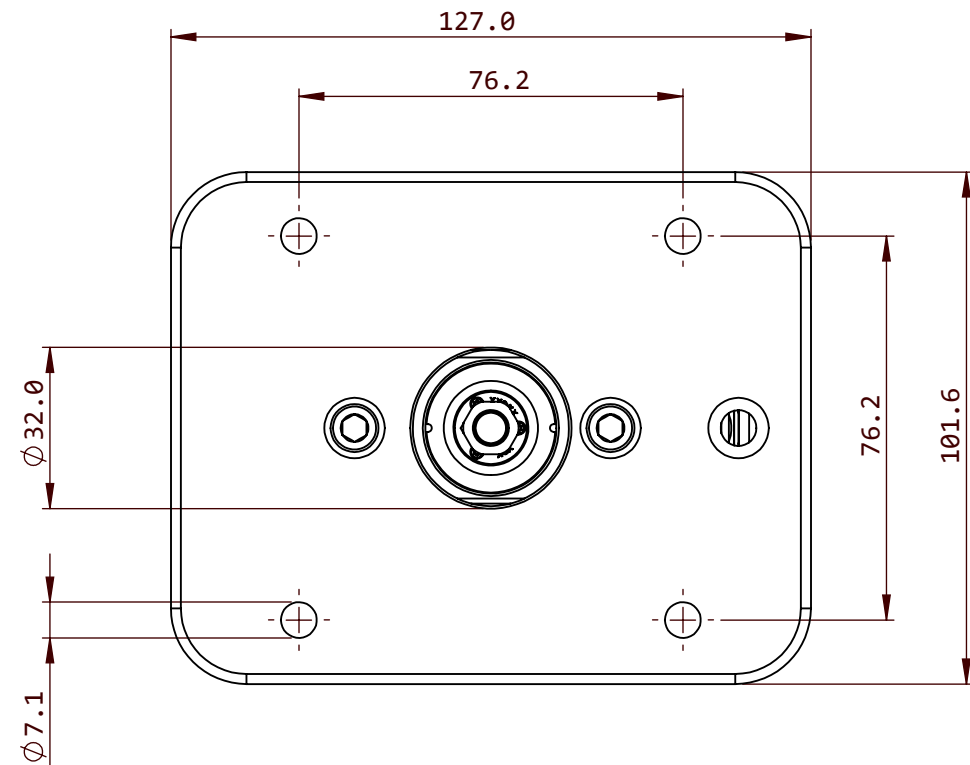

ELECTRICAL CONNECTORS M8

AIR EXHAUST

USB PORT

AIR INTAKES

Dimensions in mm
For Information Purposes Only

PROPRIETARY
THE INFORMATION CONTAINED IN THIS DRAWING
IS THE SOLE PROPERTY OF Doric Lenses Inc..
ANY REPRODUCTION IN PART OR AS A WHOLE
WITHOUT THE WRITTEN PERMISSION OF
Doric Lenses Inc. IS PROHIBITED.

DO NOT SCALE DRAWING

doric 357 rue Franquet, Quebec, QC
G1P 4N7, Canada;
Tel: 418 877 5600;
doriclenses.com;

TITLE:
LEDFRJ2_w1/w2

DWG. NO.
GDVGDV

21-3-2019