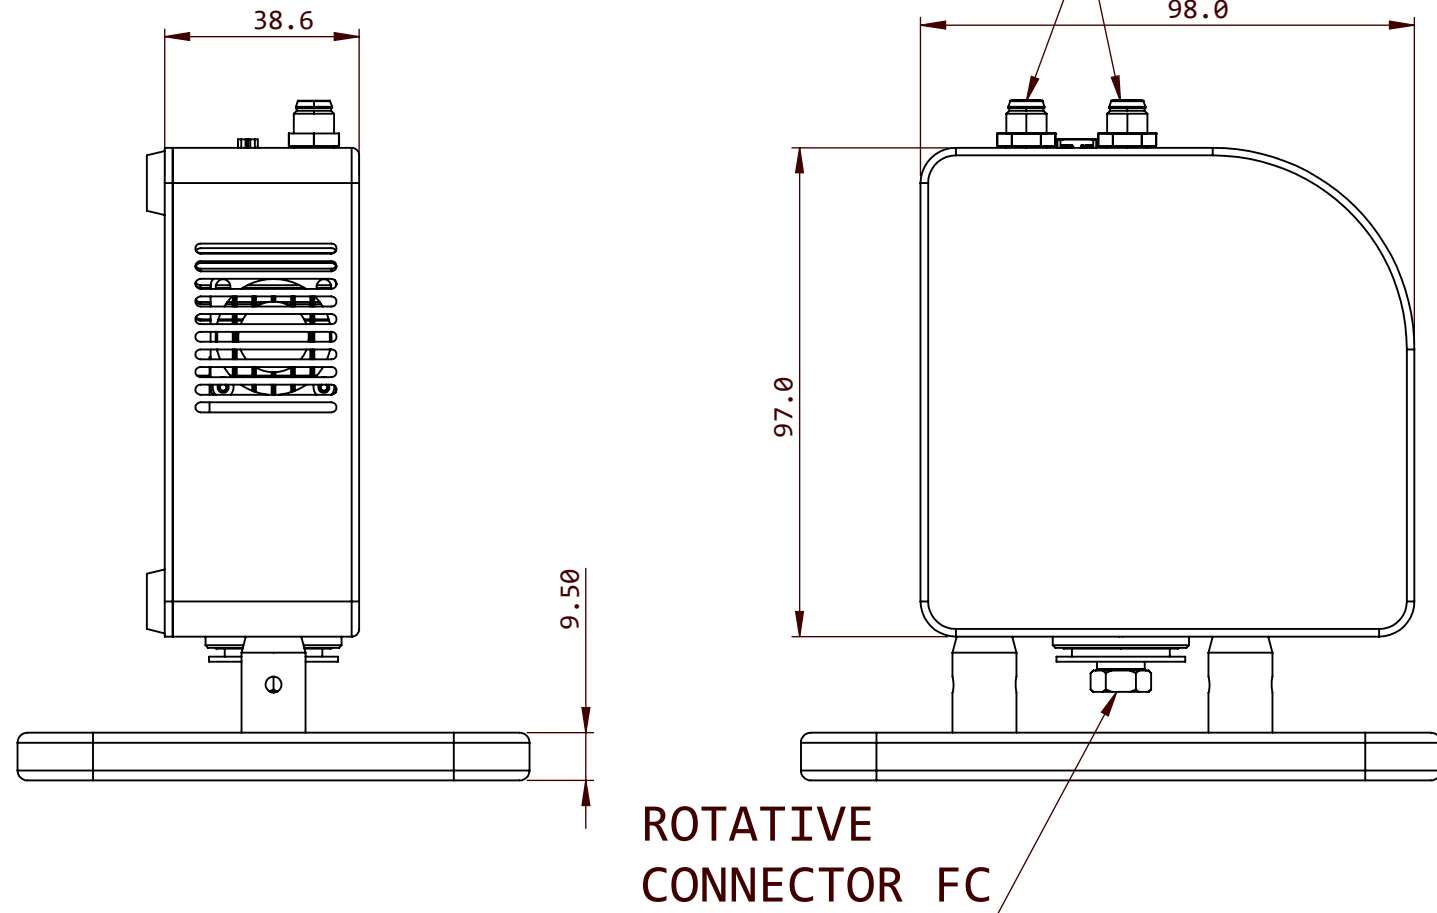

ELECTRICAL CONNECTORS M8

AIR EXHAUST

USB PORT

AIR INTAKES

Dimensions in mm
For Information Purposes Only

PROPRIETARY
THE INFORMATION CONTAINED IN THIS DRAWING
IS THE SOLE PROPERTY OF Doric Lenses Inc..
ANY REPRODUCTION IN PART OR AS A WHOLE
WITHOUT THE WRITTEN PERMISSION OF
Doric Lenses Inc. IS PROHIBITED.