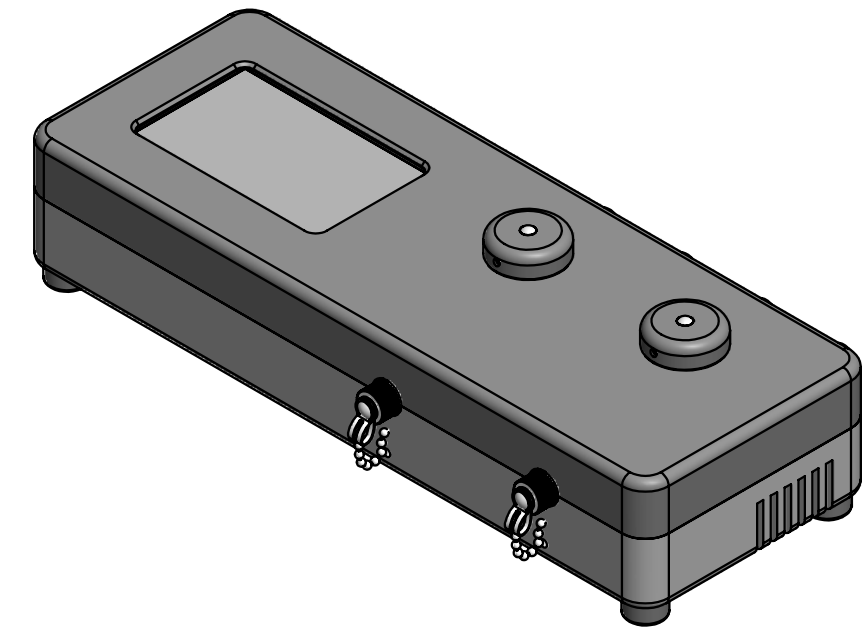

8 7 6 5 4 3 2 1

D
C
B
A

D
C
B
A

USB TYPE B POWER SUPPLY JACK 2.5MM INTERLOCK BNC CONNECTORS (4X)

Dimensions in mm
For Information Purposes Only

PROPRIETARY
THE INFORMATION CONTAINED IN THIS DRAWING
IS THE SOLE PROPERTY OF Doric Lenses Inc..
ANY REPRODUCTION IN PART OR AS A WHOLE
WITHOUT THE WRITTEN PERMISSION OF
Doric Lenses Inc. IS PROHIBITED.