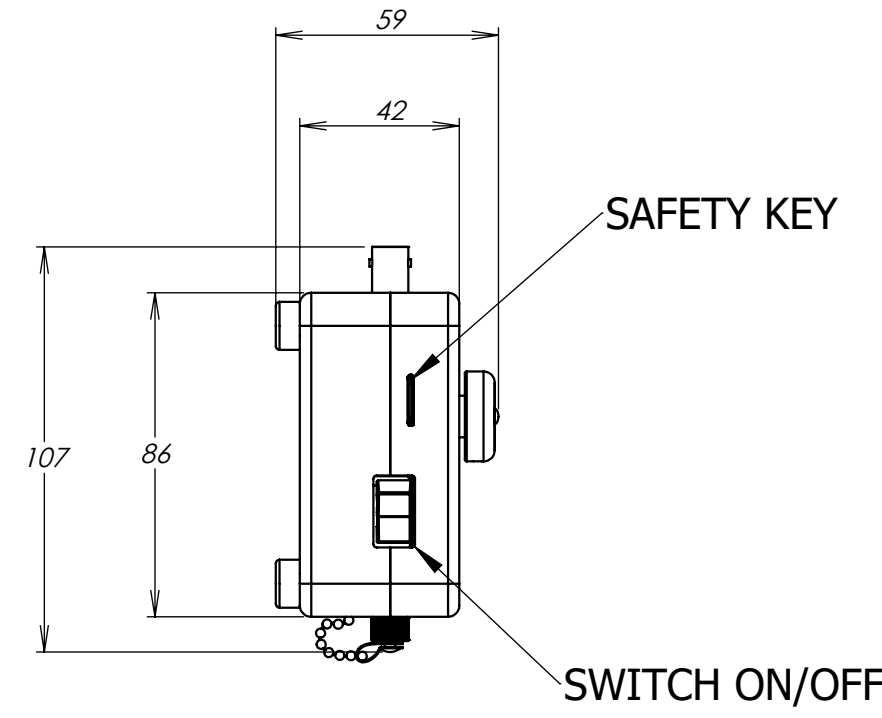

8 7 6 5 4 3 2 1

D
C
B
A

D
C
B
A

USB TYPE B POWER SUPPLY JACK 2.5MM INTERLOCK BNC CONNECTORS (4X)

Dimensions in mm
For Information Purposes Only

PROPRIETARY
THE INFORMATION CONTAINED IN THIS DRAWING
IS THE SOLE PROPERTY OF Doric Lenses Inc..
ANY REPRODUCTION IN PART OR AS A WHOLE
WITHOUT THE WRITTEN PERMISSION OF
Doric Lenses Inc. IS PROHIBITED.