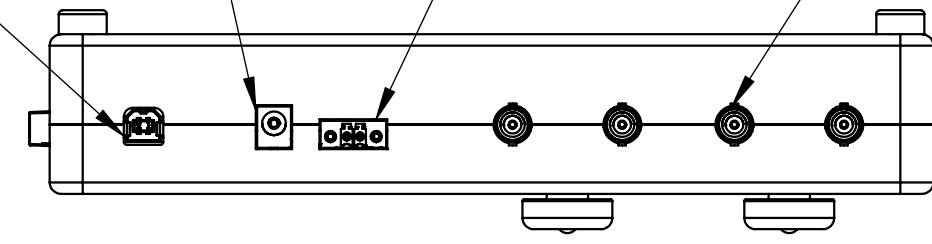

8 7 6 5 4 3 2 1

D
C
B
A

D
C
B
A

USB TYPE B POWER SUPPLY JACK 2.5MM INTERLOCK BNC CONNECTORS (4X)

Dimensions in mm
For Information Purposes Only

PROPRIETARY
THE INFORMATION CONTAINED IN THIS DRAWING
IS THE SOLE PROPERTY OF Doric Lenses Inc..
ANY REPRODUCTION IN PART OR AS A WHOLE
WITHOUT THE WRITTEN PERMISSION OF
Doric Lenses Inc. IS PROHIBITED.