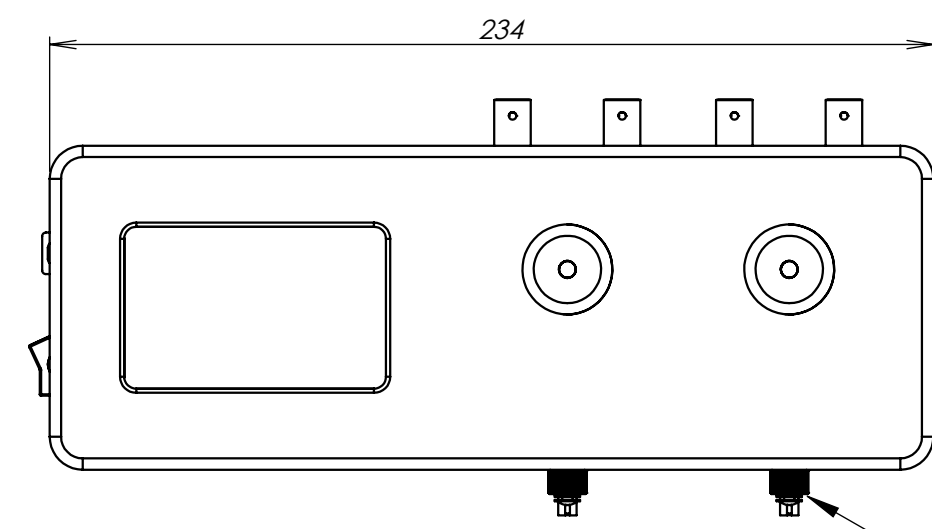

8 7 6 5 4 3 2 1

D
C
B
A

D
C
B
A

USB TYPE B POWER SUPPLY JACK 2.5MM INTERLOCK BNC CONNECTORS (4X)

Dimensions in mm
For Information Purposes Only

PROPRIETARY
THE INFORMATION CONTAINED IN THIS DRAWING
IS THE SOLE PROPERTY OF Doric Lenses Inc..
ANY REPRODUCTION IN PART OR AS A WHOLE
WITHOUT THE WRITTEN PERMISSION OF
Doric Lenses Inc. IS PROHIBITED.