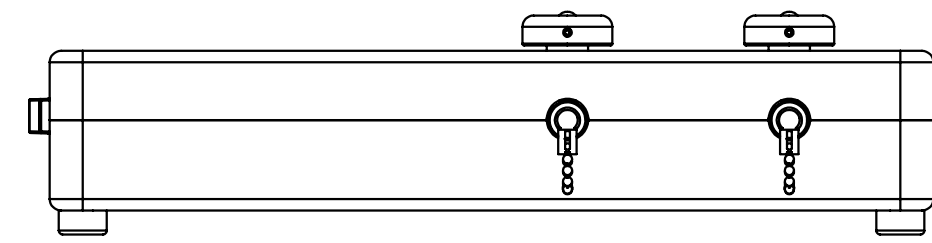

8 7 6 5 4 3 2 1

D
C
B
A

D
C
B
A

USB TYPE B POWER SUPPLY JACK 2.5MM INTERLOCK BNC CONNECTORS (4X)

Dimensions in mm
For Information Purposes Only

PROPRIETARY
THE INFORMATION CONTAINED IN THIS DRAWING
IS THE SOLE PROPERTY OF Doric Lenses Inc..
ANY REPRODUCTION IN PART OR AS A WHOLE
WITHOUT THE WRITTEN PERMISSION OF
Doric Lenses Inc. IS PROHIBITED.