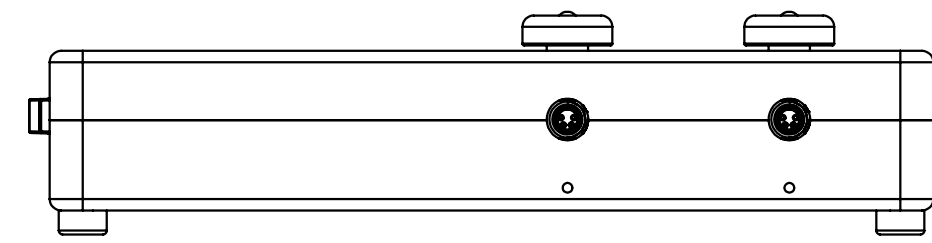

8 7 6 5 4 3 2 1

D
C
B
A

D
C
B
A

USB TYPE B
POWER SUPPLY JACK 2.5MM
INTERLOCK
BNC CONNECTORS (4X)

M8 CONNECTORS (2X)

Dimensions in mm
For Information Purposes Only

PROPRIETARY
THE INFORMATION CONTAINED IN THIS DRAWING
IS THE SOLE PROPERTY OF Doric Lenses Inc..
ANY REPRODUCTION IN PART OR AS A WHOLE
WITHOUT THE WRITTEN PERMISSION OF
Doric Lenses Inc. IS PROHIBITED.