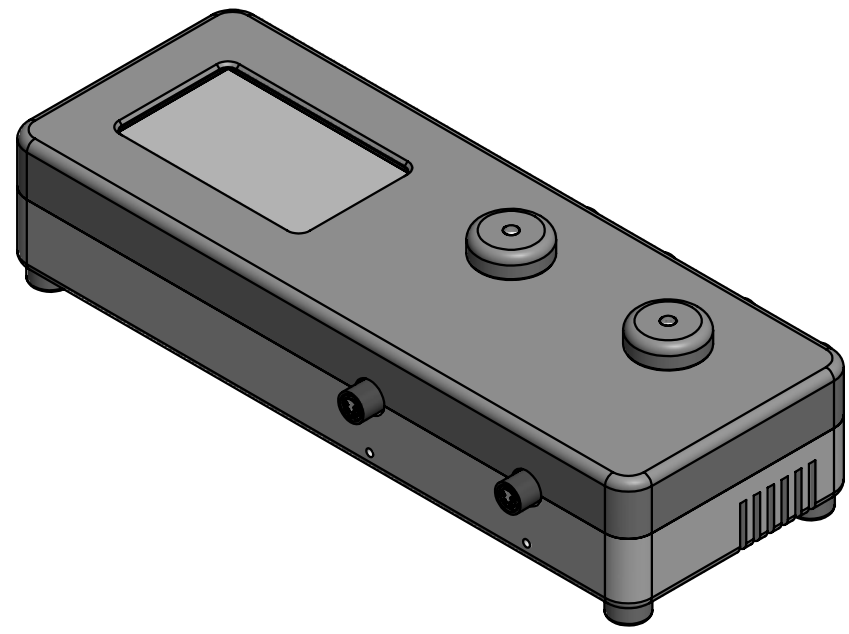

8 7 6 5 4 3 2 1

D
C
B
A

D
C
B
A

USB TYPE B
POWER SUPPLY JACK 2.5MM
INTERLOCK
BNC CONNECTORS (4X)

M8 CONNECTORS (2X)

Dimensions in mm
For Information Purposes Only

PROPRIETARY
THE INFORMATION CONTAINED IN THIS DRAWING
IS THE SOLE PROPERTY OF Doric Lenses Inc..
ANY REPRODUCTION IN PART OR AS A WHOLE
WITHOUT THE WRITTEN PERMISSION OF
Doric Lenses Inc. IS PROHIBITED.