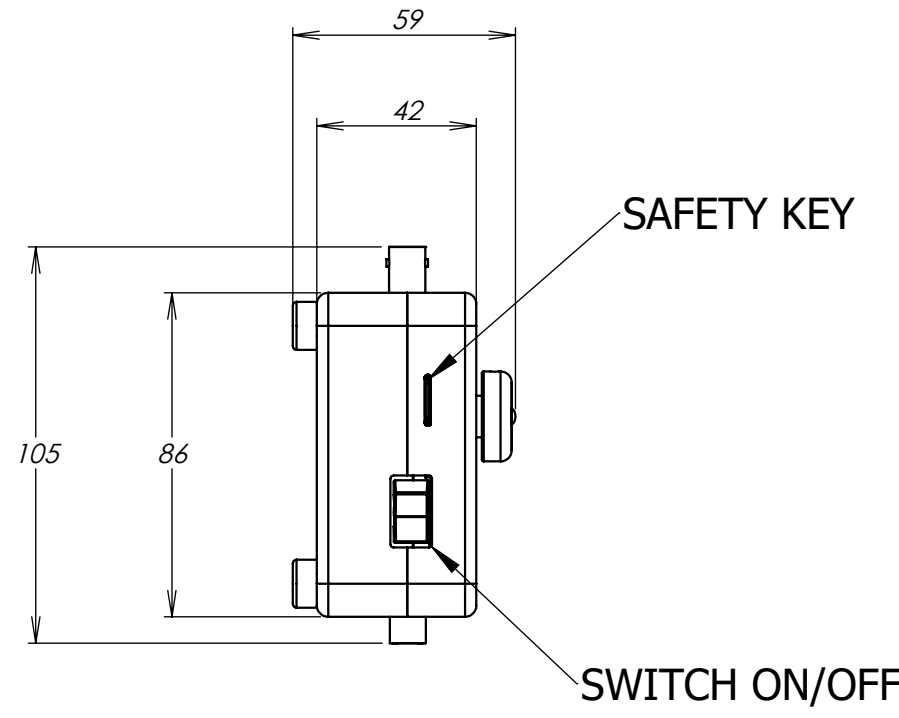

8 7 6 5 4 3 2 1

D
C
B
A

D
C
B
A

USB TYPE B
POWER SUPPLY JACK 2.5MM
INTERLOCK
BNC CONNECTORS (4X)

M8 CONNECTORS (2X)

Dimensions in mm
For Information Purposes Only

PROPRIETARY
THE INFORMATION CONTAINED IN THIS DRAWING
IS THE SOLE PROPERTY OF Doric Lenses Inc..
ANY REPRODUCTION IN PART OR AS A WHOLE
WITHOUT THE WRITTEN PERMISSION OF
Doric Lenses Inc. IS PROHIBITED.