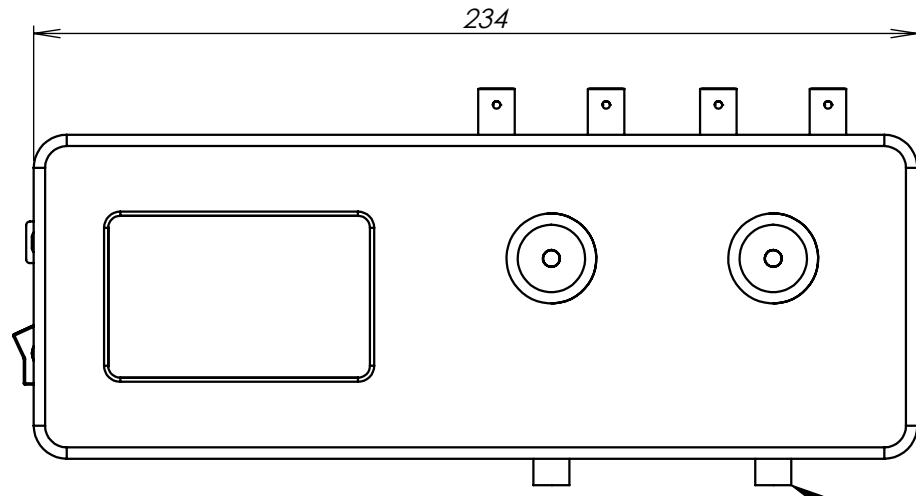

8 7 6 5 4 3 2 1

D
C
B
A

D
C
B
A

USB TYPE B
POWER SUPPLY JACK 2.5MM
INTERLOCK
BNC CONNECTORS (4X)

M8 CONNECTORS (2X)

Dimensions in mm
For Information Purposes Only

PROPRIETARY
THE INFORMATION CONTAINED IN THIS DRAWING
IS THE SOLE PROPERTY OF Doric Lenses Inc..
ANY REPRODUCTION IN PART OR AS A WHOLE
WITHOUT THE WRITTEN PERMISSION OF
Doric Lenses Inc. IS PROHIBITED.