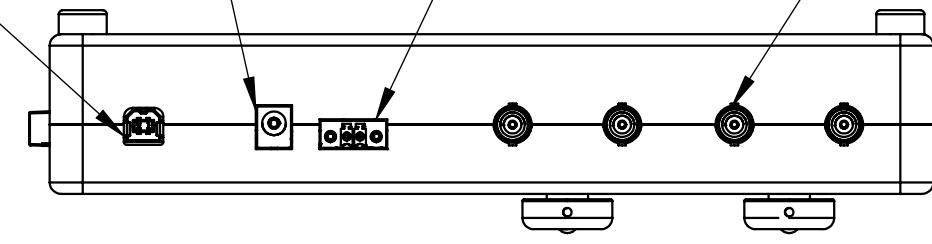

8 7 6 5 4 3 2 1

D
C
B
A

D
C
B
A

USB TYPE B
POWER SUPPLY JACK 2.5MM
INTERLOCK
BNC CONNECTORS (4X)

M8 CONNECTORS (2X)

Dimensions in mm
For Information Purposes Only

PROPRIETARY
THE INFORMATION CONTAINED IN THIS DRAWING
IS THE SOLE PROPERTY OF Doric Lenses Inc..
ANY REPRODUCTION IN PART OR AS A WHOLE
WITHOUT THE WRITTEN PERMISSION OF
Doric Lenses Inc. IS PROHIBITED.