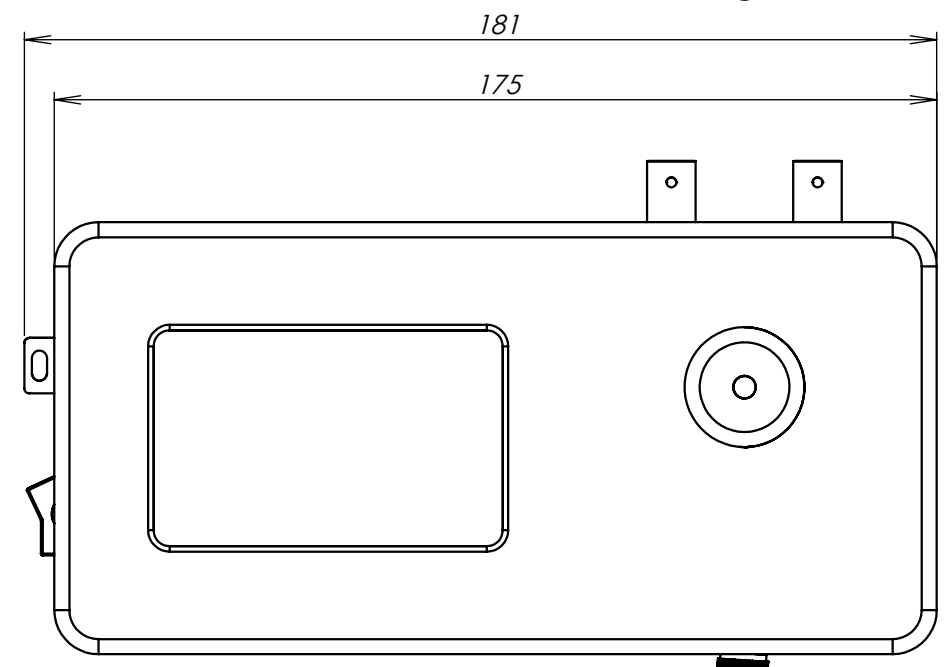

8 7 6 5 4 3 2 1

D  
C  
B  
A

D  
C  
B  
A

USB TYPE B POWER SUPPLY JACK 2.5MM INTERLOCK BNC CONNECTORS (2X)

Dimensions in mm  
For Information Purposes Only

PROPRIETARY  
THE INFORMATION CONTAINED IN THIS DRAWING  
IS THE SOLE PROPERTY OF Doric Lenses Inc..  
ANY REPRODUCTION IN PART OR AS A WHOLE  
WITHOUT THE WRITTEN PERMISSION OF  
Doric Lenses Inc. IS PROHIBITED.