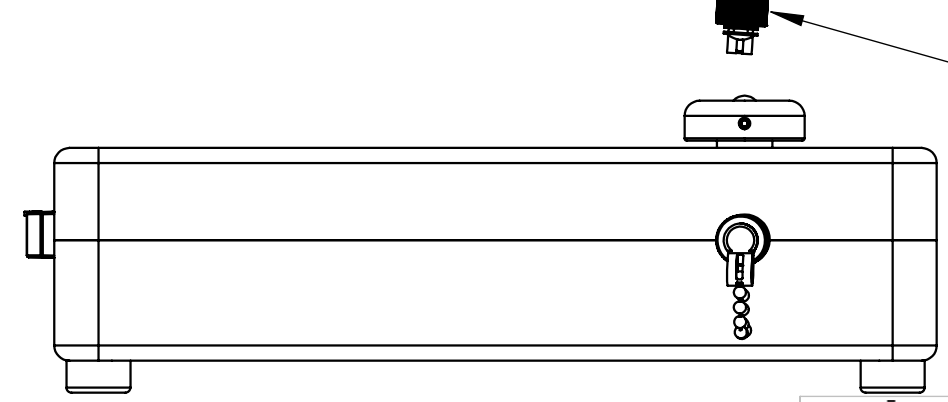

8 7 6 5 4 3 2 1

D  
C  
B  
A

D  
C  
B  
A

USB TYPE B POWER SUPPLY JACK 2.5MM INTERLOCK BNC CONNECTORS (2X)

Dimensions in mm  
For Information Purposes Only

PROPRIETARY  
THE INFORMATION CONTAINED IN THIS DRAWING  
IS THE SOLE PROPERTY OF Doric Lenses Inc..  
ANY REPRODUCTION IN PART OR AS A WHOLE  
WITHOUT THE WRITTEN PERMISSION OF  
Doric Lenses Inc. IS PROHIBITED.