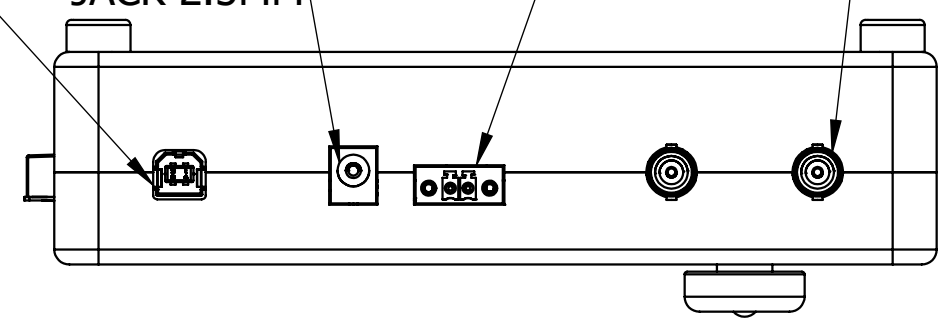

8 7 6 5 4 3 2 1

D  
C  
B  
A

D  
C  
B  
A

USB TYPE B POWER SUPPLY JACK 2.5MM INTERLOCK BNC CONNECTORS (2X)

Dimensions in mm  
For Information Purposes Only

PROPRIETARY  
THE INFORMATION CONTAINED IN THIS DRAWING  
IS THE SOLE PROPERTY OF Doric Lenses Inc..  
ANY REPRODUCTION IN PART OR AS A WHOLE  
WITHOUT THE WRITTEN PERMISSION OF  
Doric Lenses Inc. IS PROHIBITED.