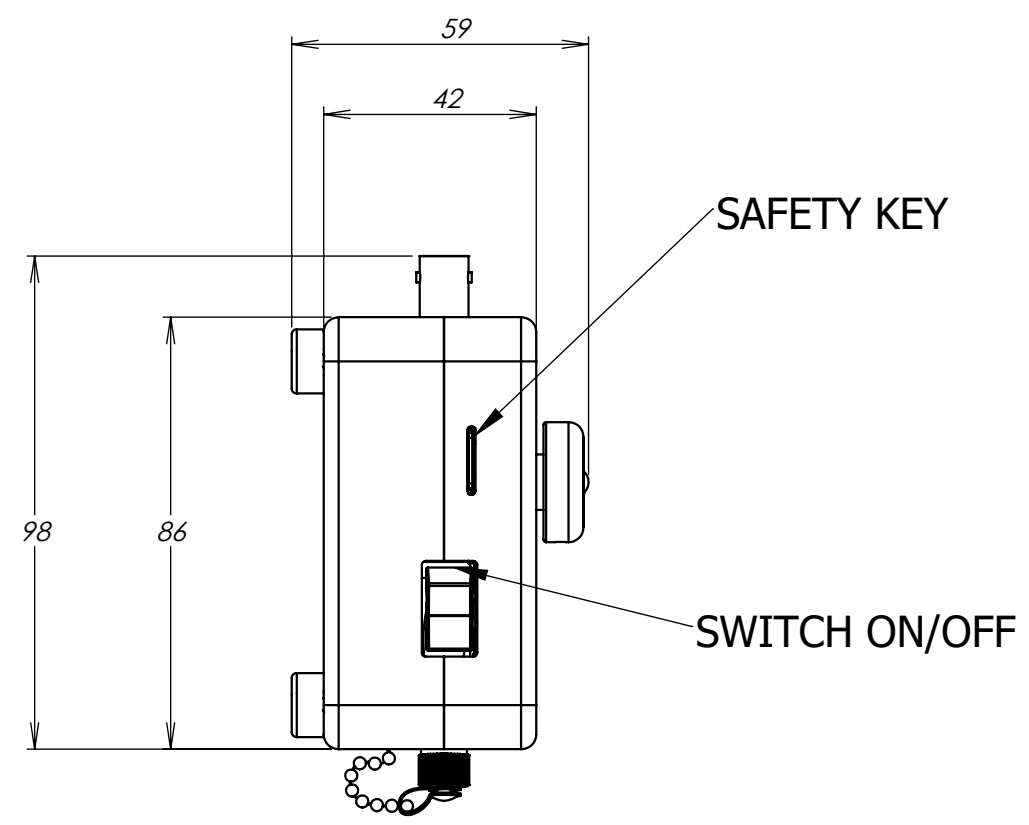

8 7 6 5 4 3 2 1

D  
C  
B  
A

D  
C  
B  
A

USB TYPE B POWER SUPPLY JACK 2.5MM INTERLOCK BNC CONNECTORS (2X)

Dimensions in mm  
For Information Purposes Only

PROPRIETARY  
THE INFORMATION CONTAINED IN THIS DRAWING  
IS THE SOLE PROPERTY OF Doric Lenses Inc..  
ANY REPRODUCTION IN PART OR AS A WHOLE  
WITHOUT THE WRITTEN PERMISSION OF  
Doric Lenses Inc. IS PROHIBITED.