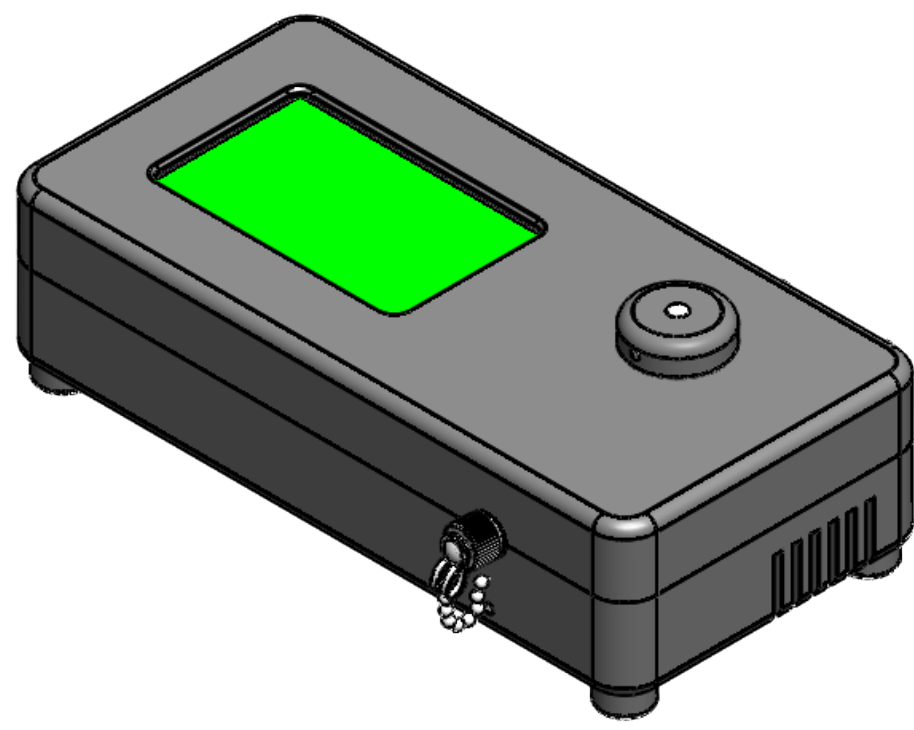

8 7 6 5 4 3 2 1

D  
C  
B  
A

D  
C  
B  
A

USB TYPE B POWER SUPPLY JACK 2.5MM INTERLOCK BNC CONNECTORS (2X)

Dimensions in mm  
For Information Purposes Only

PROPRIETARY  
THE INFORMATION CONTAINED IN THIS DRAWING  
IS THE SOLE PROPERTY OF Doric Lenses Inc..  
ANY REPRODUCTION IN PART OR AS A WHOLE  
WITHOUT THE WRITTEN PERMISSION OF  
Doric Lenses Inc. IS PROHIBITED.