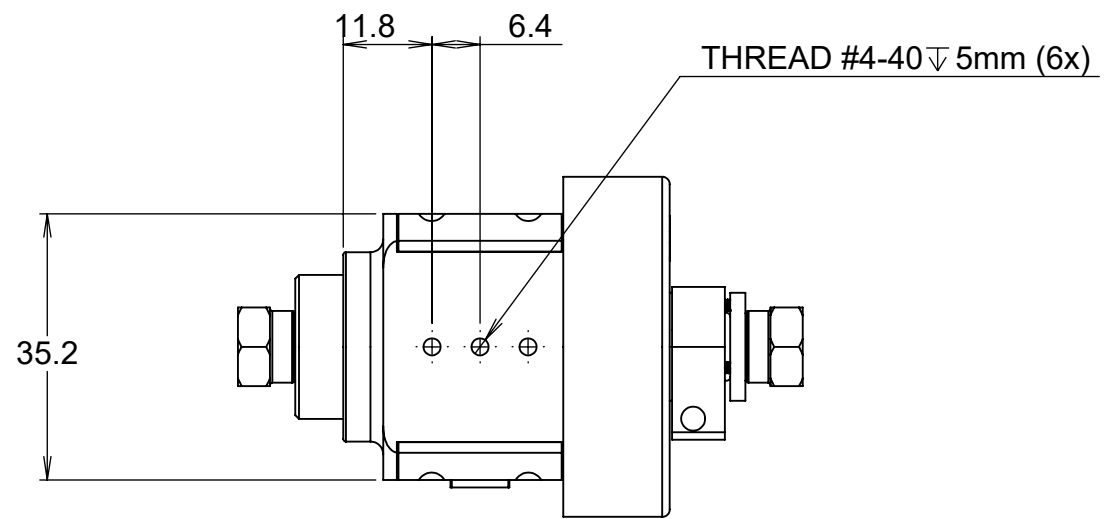

8 7 6 5 4 3 2 1

D
C
B
A

doric	357 rue Franquet, Quebec, QC G1P 4N7, Canada; Tel: 418 877 5600; doriclenses.com;
	TITLE: HRJ-OE_06_HARW
DWG. NO. B330-0008-HRW	
	22-6-2018

Dimensions in mm
For Information Purposes Only