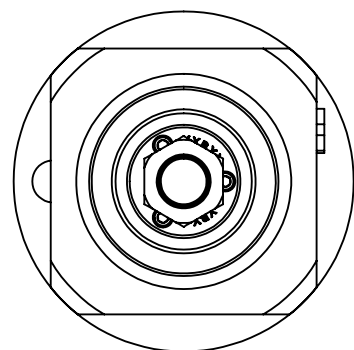

8 7 6 5 4 3 2 1

D
C
B
A

doric	357 rue Franquet, Quebec, QC G1P 4N7, Canada; Tel: 418 877 5600; doriclenses.com;
	TITLE: HRJ-OE_06_HARW
DWG. NO. B330-0008-HRW	
	22-6-2018

Dimensions in mm
For Information Purposes Only