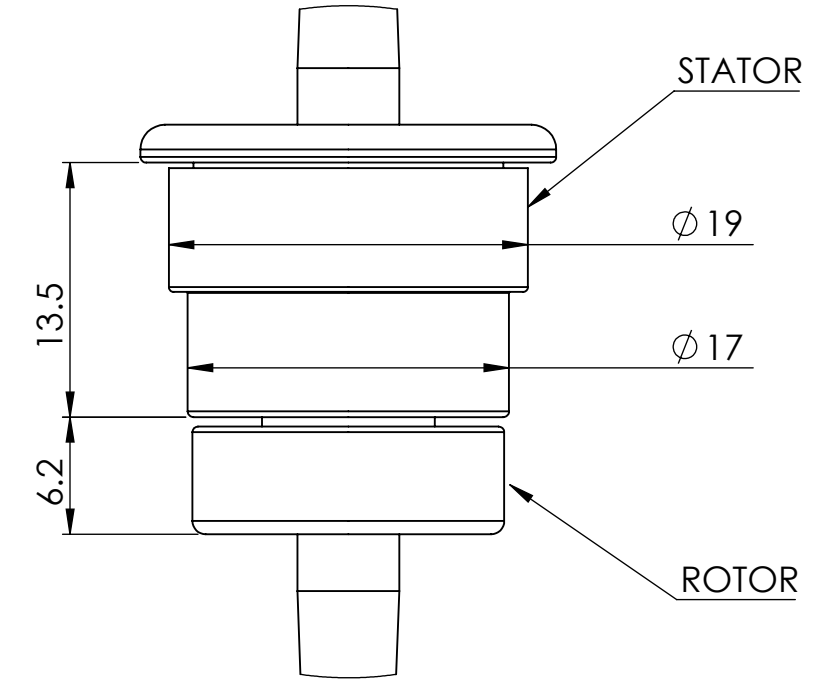

Optical fiber cable
length (stator) = 1.0 meter

FC connector (metal)

FC connector (metal)

150

30

DETAIL A
SCALE 2.5 : 1

This is for information only, dimensions subject to change according to product specification; cable length, connector type,...