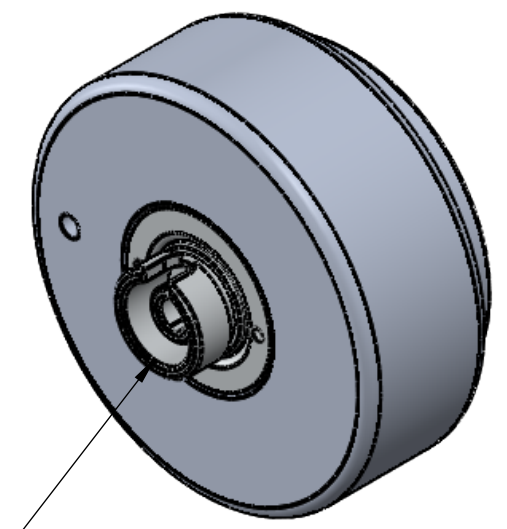

8 7 6 5 4 3 2 1

D
C
B
A

D
C
B
A

FC CONNECTOR

Dimensions in mm
For Information Purposes Only

PROPRIETARY
THE INFORMATION CONTAINED IN THIS DRAWING
IS THE SOLE PROPERTY OF **Doric Lenses Inc.**..
ANY REPRODUCTION IN PART OR AS A WHOLE
WITHOUT THE WRITTEN PERMISSION OF
Doric Lenses Inc. IS PROHIBITED.