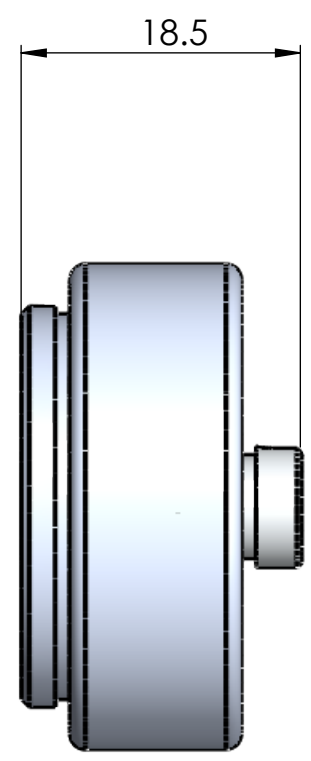

8 7 6 5 4 3 2 1

D
C
B
A

D
C
B
A

FC CONNECTOR

Dimensions in mm
For Information Purposes Only

PROPRIETARY
THE INFORMATION CONTAINED IN THIS DRAWING
IS THE SOLE PROPERTY OF **Doric Lenses Inc.**..
ANY REPRODUCTION IN PART OR AS A WHOLE
WITHOUT THE WRITTEN PERMISSION OF
Doric Lenses Inc. IS PROHIBITED.

DO NOT SCALE DRAWING

357 rue Franquet, Quebec, QC
G1P 4N7, Canada;
Tel: 418 877 5600;
doriclenses.com;

TITLE:

FOA_2151_FC

DWG. NO.

D490-1003-A

30/10/2017

8 7 6 5 4 3 2 1