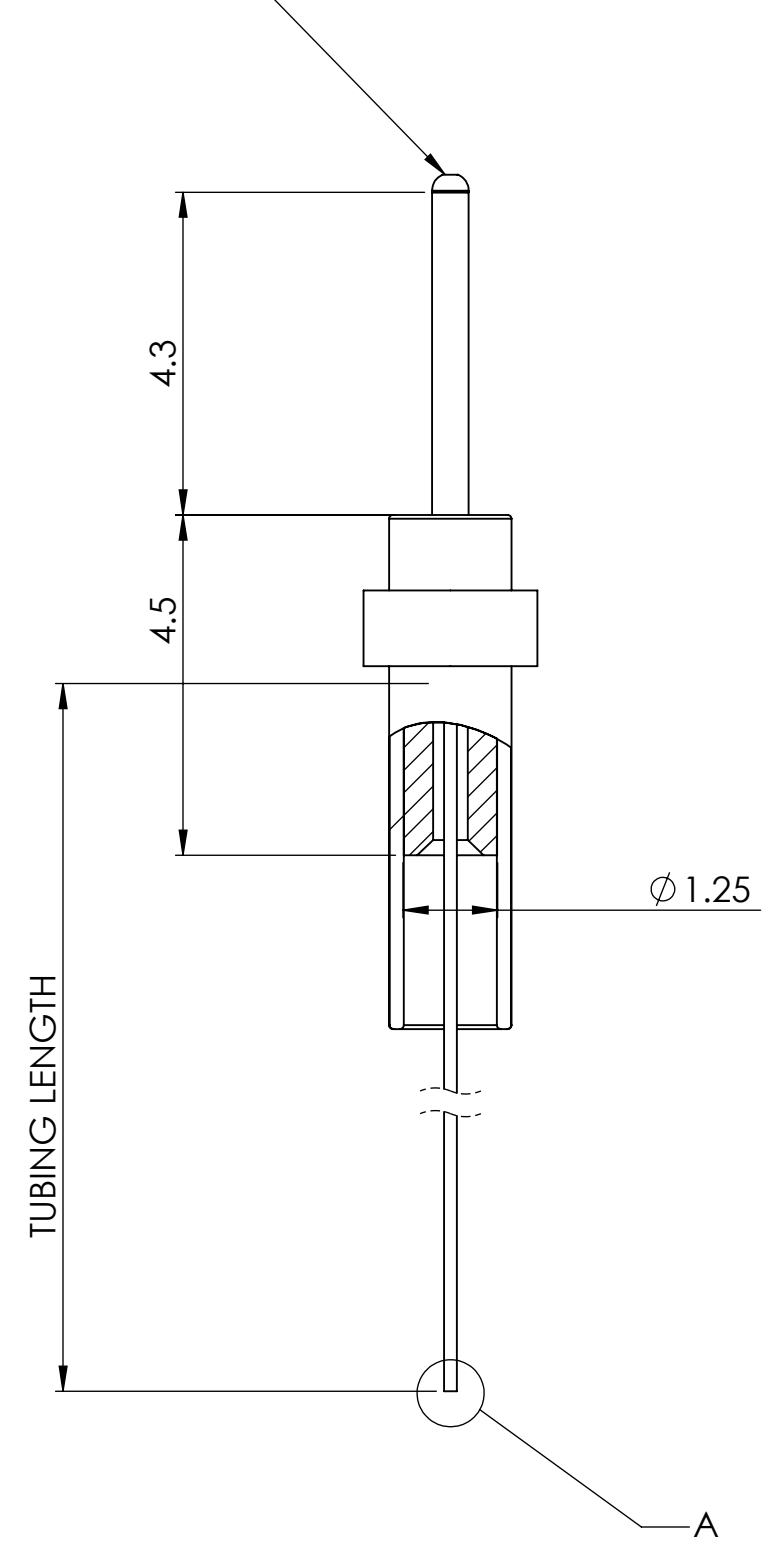

8 7 6 5 4 3 2 1

THROUGH HOLE 100 μm

Dimensions in mm  
For Information Purposes Only

PROPRIETARY  
THE INFORMATION CONTAINED IN THIS DRAWING  
IS THE SOLE PROPERTY OF Doric Lenses Inc..  
ANY REPRODUCTION IN PART OR AS A WHOLE  
WITHOUT THE WRITTEN PERMISSION OF  
Doric Lenses Inc. IS PROHIBITED.

DO NOT SCALE DRAWING

**doric** 357 rue Franquet, Quebec, QC  
G1P 4N7, Canada;  
Tel: 418 877 5600;  
doriclenses.com;

TITLE:  
**FI\_OmFC\_SMR**

DWG. NO.  
**B286-4001-xx**

24-11-2017

8 7 6 5 4 3 2 1