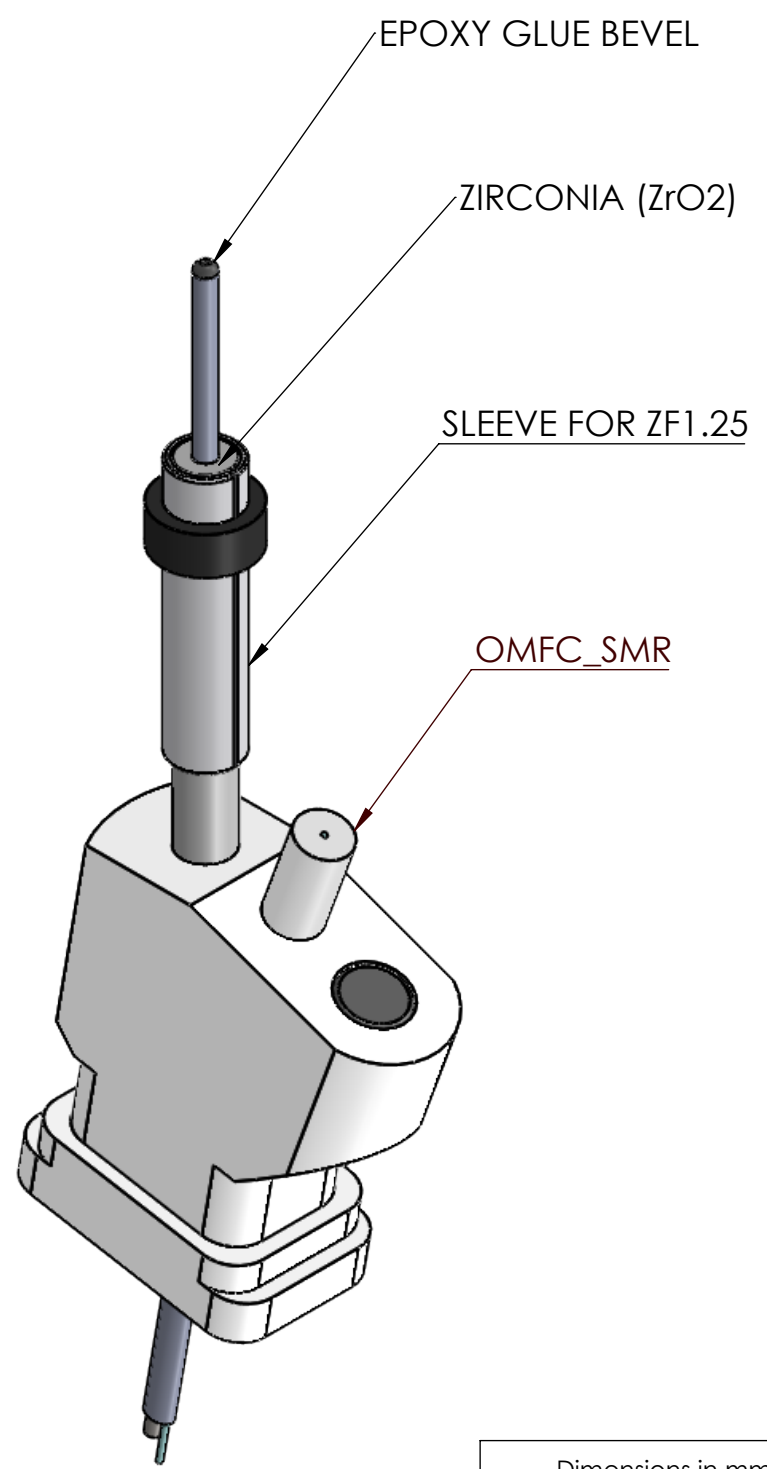

8 7 6 5 4 3 2 1

THROUGH HOLE 100 μm

Dimensions in mm  
For Information Purposes Only

PROPRIETARY  
THE INFORMATION CONTAINED IN THIS DRAWING  
IS THE SOLE PROPERTY OF Doric Lenses Inc..  
ANY REPRODUCTION IN PART OR AS A WHOLE  
WITHOUT THE WRITTEN PERMISSION OF  
Doric Lenses Inc. IS PROHIBITED.