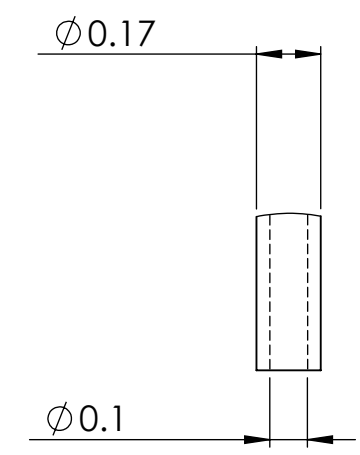

8 7 6 5 4 3 2 1

THROUGH HOLE 100 μm

Dimensions in mm  
For Information Purposes Only

PROPRIETARY  
THE INFORMATION CONTAINED IN THIS DRAWING  
IS THE SOLE PROPERTY OF Doric Lenses Inc..  
ANY REPRODUCTION IN PART OR AS A WHOLE  
WITHOUT THE WRITTEN PERMISSION OF  
Doric Lenses Inc. IS PROHIBITED.

DO NOT SCALE DRAWING

**doric** 357 rue Franquet, Quebec, QC  
G1P 4N7, Canada;  
Tel: 418 877 5600;  
doriclenses.com;

TITLE:  
**FI\_OmFC\_SMR**

DWG. NO.  
**B286-4001-xx**

24-11-2017

8 7 6 5 4 3 2 1