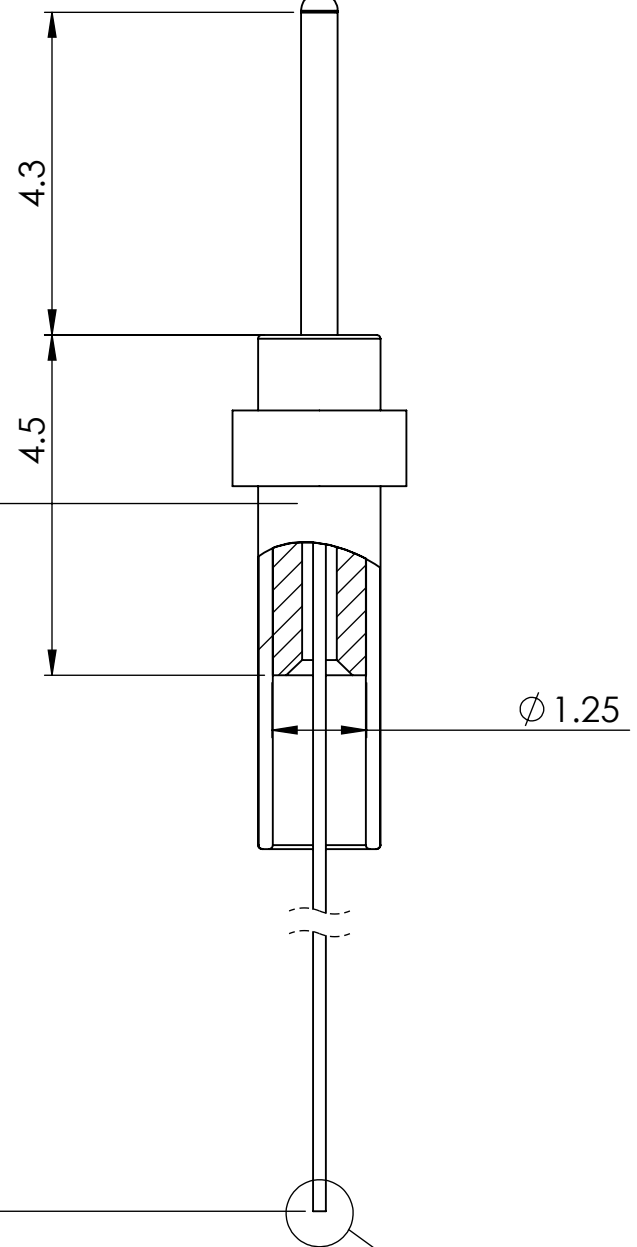

THROUGH HOLE 100  $\mu\text{m}$

DETAIL A  
SCALE 50 : 1

Dimensions in mm  
For Information Purposes Only

PROPRIETARY  
THE INFORMATION CONTAINED IN THIS DRAWING  
IS THE SOLE PROPERTY OF Doric Lenses Inc..  
ANY REPRODUCTION IN PART OR AS A WHOLE  
WITHOUT THE WRITTEN PERMISSION OF  
Doric Lenses Inc. IS PROHIBITED.

DO NOT SCALE DRAWING

357 rue Franquet, Quebec, QC  
G1P 4N7, Canada;  
Tel: 418 877 5600;  
doriclenses.com;

TITLE:

FI\_OMFC\_SM3

DWG. NO.

B286-4001-xx

24-11-2017