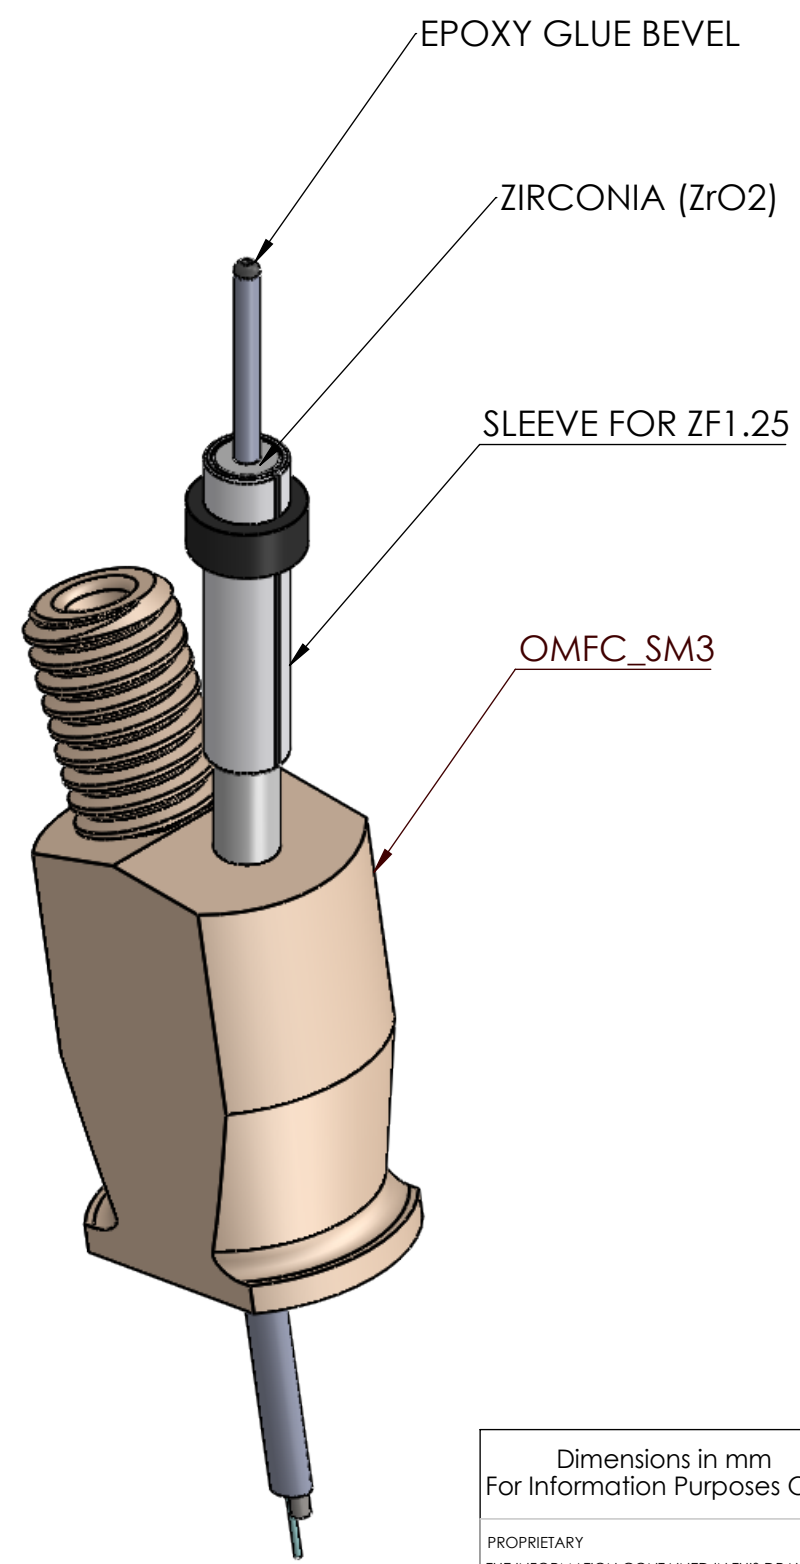

THROUGH HOLE 100  $\mu\text{m}$

DETAIL A  
SCALE 50 : 1

Dimensions in mm  
For Information Purposes Only

PROPRIETARY  
THE INFORMATION CONTAINED IN THIS DRAWING  
IS THE SOLE PROPERTY OF Doric Lenses Inc..  
ANY REPRODUCTION IN PART OR AS A WHOLE  
WITHOUT THE WRITTEN PERMISSION OF  
Doric Lenses Inc. IS PROHIBITED.