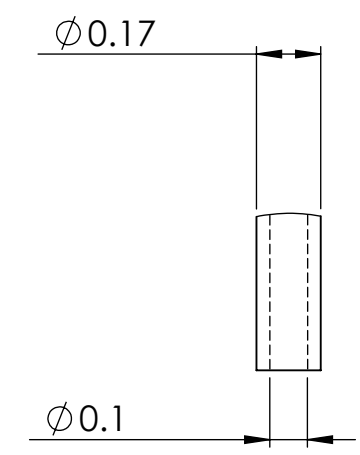

THROUGH HOLE 100  $\mu\text{m}$

DETAIL A  
SCALE 50 : 1

Dimensions in mm  
For Information Purposes Only

PROPRIETARY  
THE INFORMATION CONTAINED IN THIS DRAWING  
IS THE SOLE PROPERTY OF Doric Lenses Inc..  
ANY REPRODUCTION IN PART OR AS A WHOLE  
WITHOUT THE WRITTEN PERMISSION OF  
Doric Lenses Inc. IS PROHIBITED.