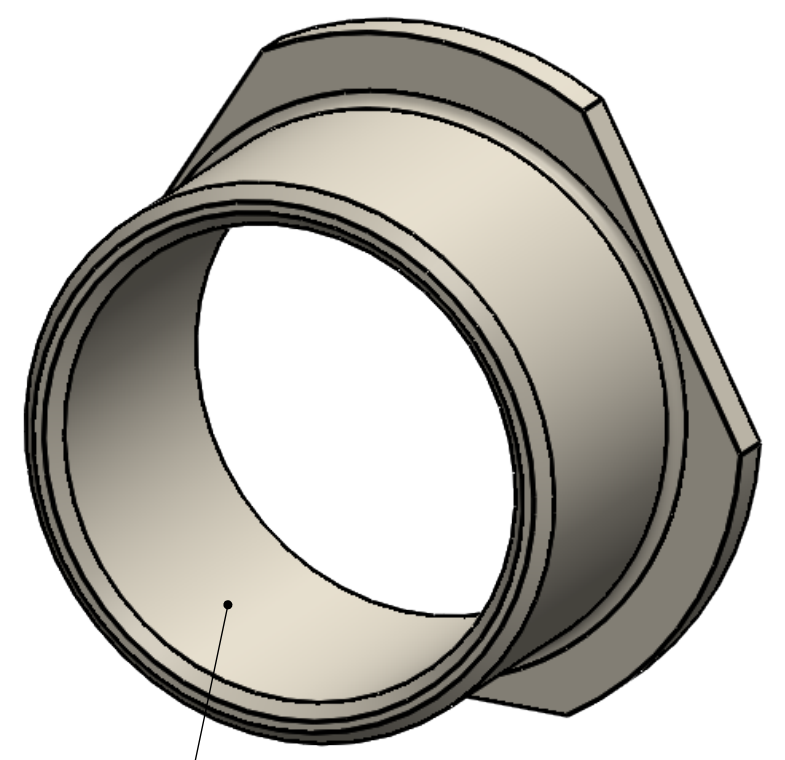

8 7 6 5 4 3 2 1

D
C
B
A

THREAD M7x0.3

Dimensions in mm
For Information Purposes Only

PROPRIETARY
THE INFORMATION CONTAINED IN THIS DRAWING
IS THE SOLE PROPERTY OF Doric Lenses Inc..
ANY REPRODUCTION IN PART OR AS A WHOLE
WITHOUT THE WRITTEN PERMISSION OF
Doric Lenses Inc. IS PROHIBITED.

DO NOT SCALE DRAWING

357 rue Franquet, Quebec, QC
G1P 4N7, Canada;
Tel: 418 877 5600;
doriclenses.com;

TITLE:
PARS_S

DWG. NO.
B350-1106

2018-04-30

8 7 6 5 4 3 2 1

D
C
B
A