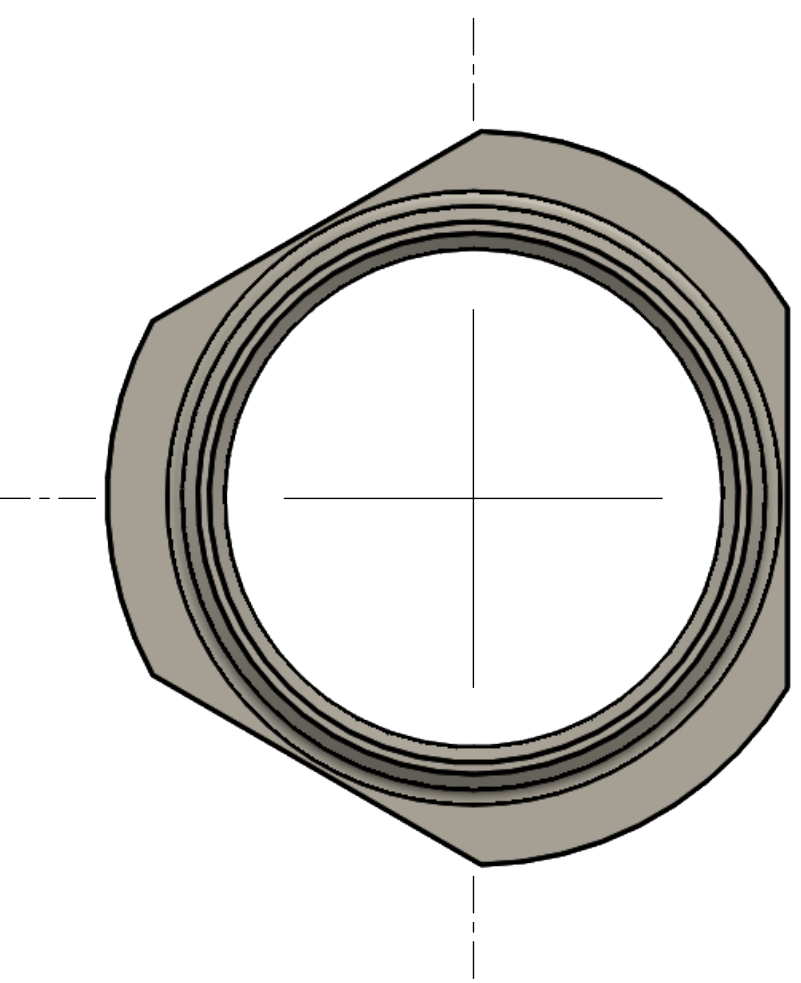

8 7 6 5 4 3 2 1

D
C
B
A

THREAD M7x0.3

Dimensions in mm
For Information Purposes Only

PROPRIETARY
THE INFORMATION CONTAINED IN THIS DRAWING
IS THE SOLE PROPERTY OF Doric Lenses Inc..
ANY REPRODUCTION IN PART OR AS A WHOLE
WITHOUT THE WRITTEN PERMISSION OF
Doric Lenses Inc. IS PROHIBITED.