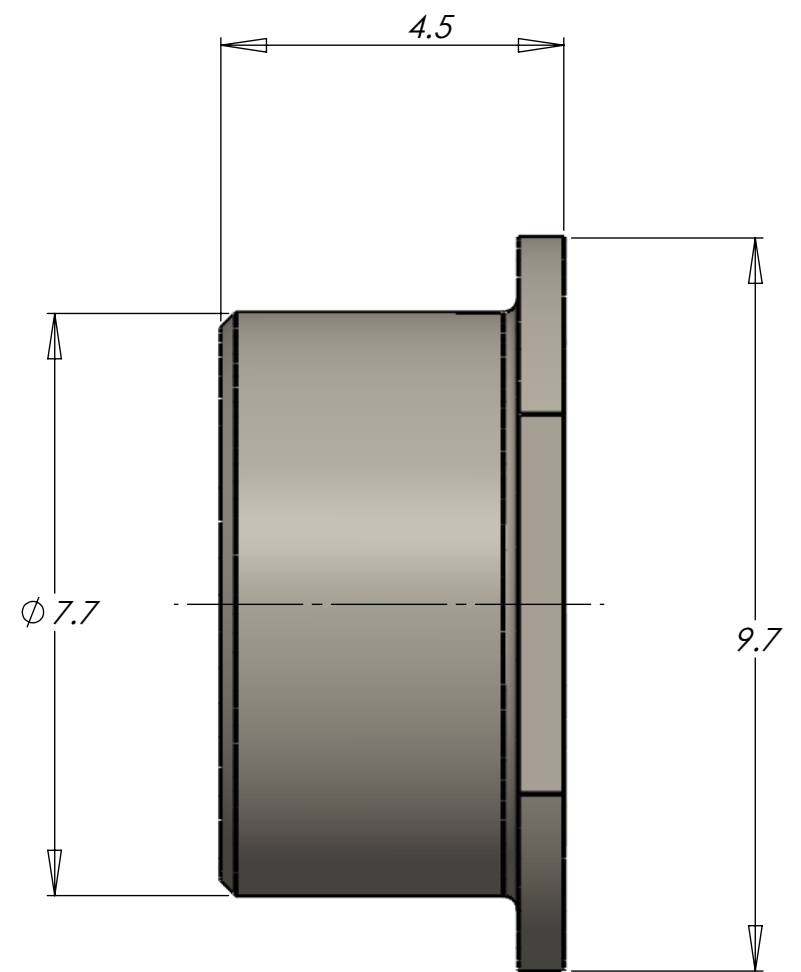

8 7 6 5 4 3 2 1

D
C
B
A

THREAD M7x0.3

Dimensions in mm
For Information Purposes Only

PROPRIETARY
THE INFORMATION CONTAINED IN THIS DRAWING
IS THE SOLE PROPERTY OF Doric Lenses Inc..
ANY REPRODUCTION IN PART OR AS A WHOLE
WITHOUT THE WRITTEN PERMISSION OF
Doric Lenses Inc. IS PROHIBITED.

DO NOT SCALE DRAWING

357 rue Franquet, Quebec, QC
G1P 4N7, Canada;
Tel: 418 877 5600;
doriclenses.com;

TITLE:
PARS_S

DWG. NO.
B350-1106

2018-04-30

8 7 6 5 4 3 2 1

D
C
B
A