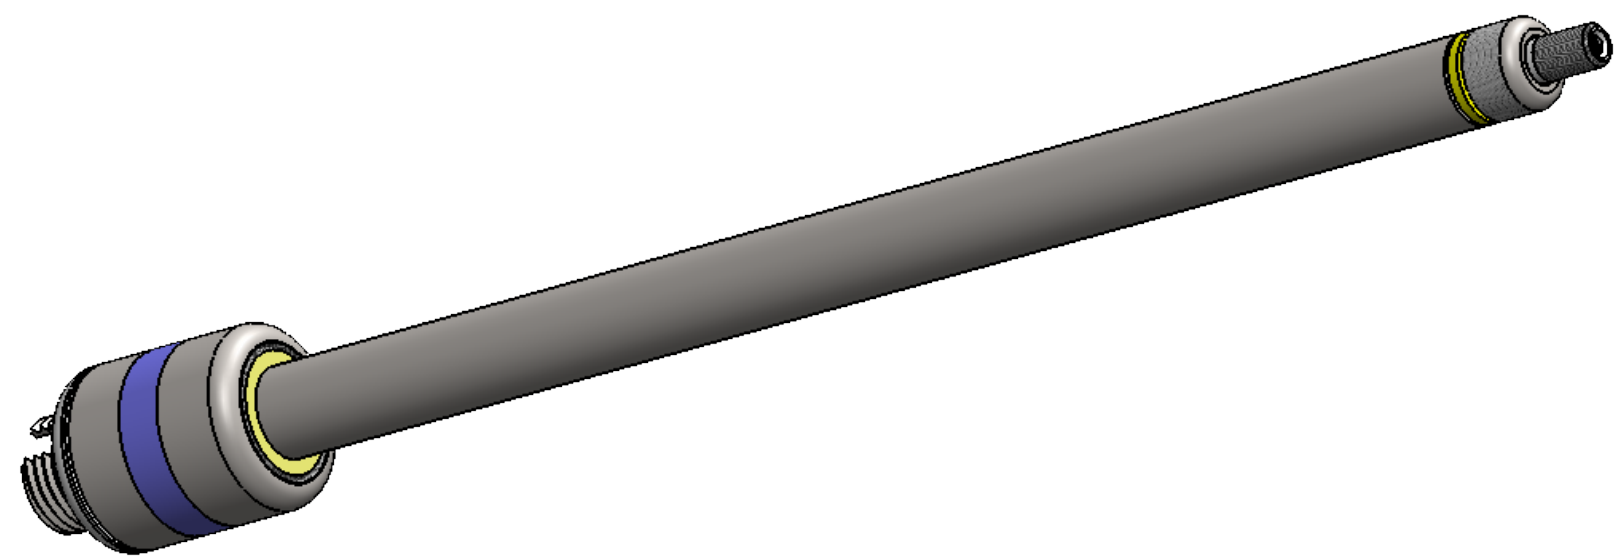

FC RECEPTACLE

M3 RECEPTACLE

130

121

5.0

Ø 12.70

Ø 6.35

15.35

100.0

Dimensions in mm
For Information Purposes Only

PROPRIETARY
THE INFORMATION CONTAINED IN THIS DRAWING IS THE SOLE PROPERTY OF **Doric Lenses Inc.** ANY REPRODUCTION IN PART OR AS A WHOLE WITHOUT THE WRITTEN PERMISSION OF **Doric Lenses Inc.** IS PROHIBITED.