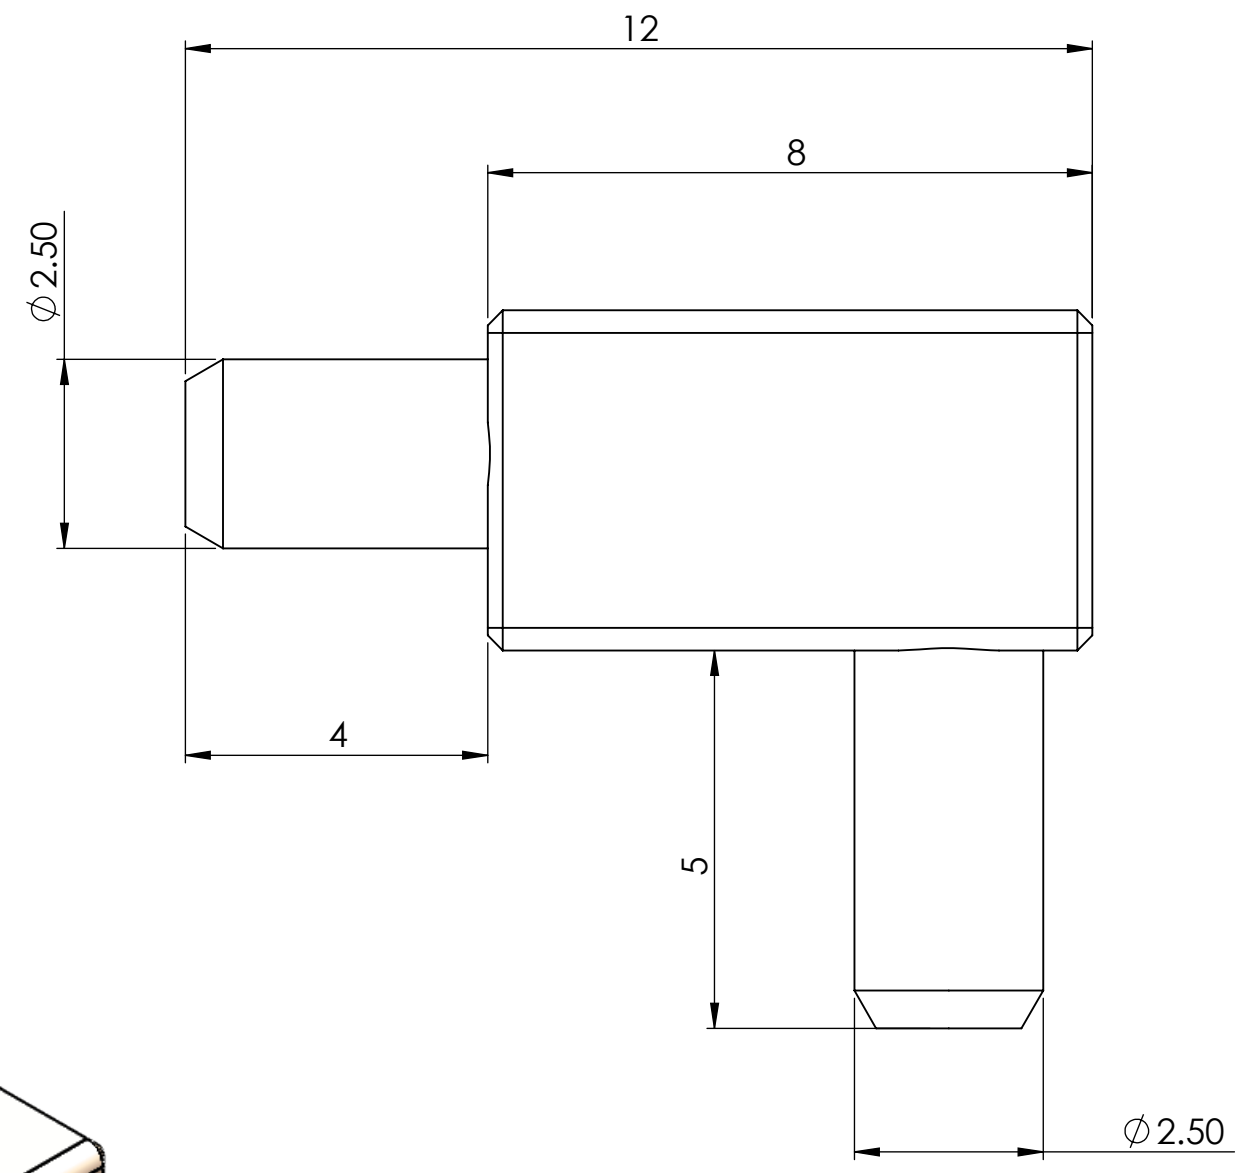

8 7 6 5 4 3 2 1

D
C
B
A

8 7 6 5 4 3 2 1

Dimensions in mm
For Information Purposes Only

PROPRIETARY
THE INFORMATION CONTAINED IN THIS DRAWING
IS THE SOLE PROPERTY OF Doric Lenses Inc..
ANY REPRODUCTION IN PART OR AS A WHOLE
WITHOUT THE WRITTEN PERMISSION OF
Doric Lenses Inc. IS PROHIBITED.

DO NOT SCALE DRAWING

	357 rue Franquet, Quebec, QC G1P 4N7, Canada; Tel: 418 877 5600; doriclenses.com;
	TITLE:
LPPA_xF2.5_xF2.5	
DWG. NO.	
D202-25xx	
25-5-2018	

D
C
B
A