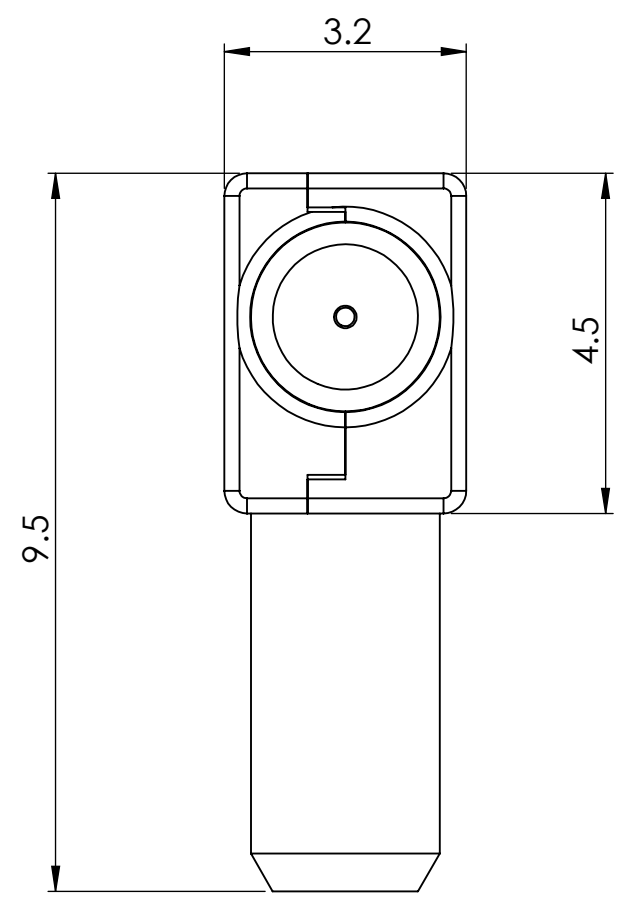

8 7 6 5 4 3 2 1

D
C
B
A

8 7 6 5 4 3 2 1

Dimensions in mm
For Information Purposes Only

PROPRIETARY
THE INFORMATION CONTAINED IN THIS DRAWING
IS THE SOLE PROPERTY OF Doric Lenses Inc..
ANY REPRODUCTION IN PART OR AS A WHOLE
WITHOUT THE WRITTEN PERMISSION OF
Doric Lenses Inc. IS PROHIBITED.

DO NOT SCALE DRAWING

	357 rue Franquet, Quebec, QC G1P 4N7, Canada; Tel: 418 877 5600; doriclenses.com;
	TITLE:
LPPA_xF2.5_xF2.5	
DWG. NO.	
D202-25xx	
25-5-2018	

D
C
B
A