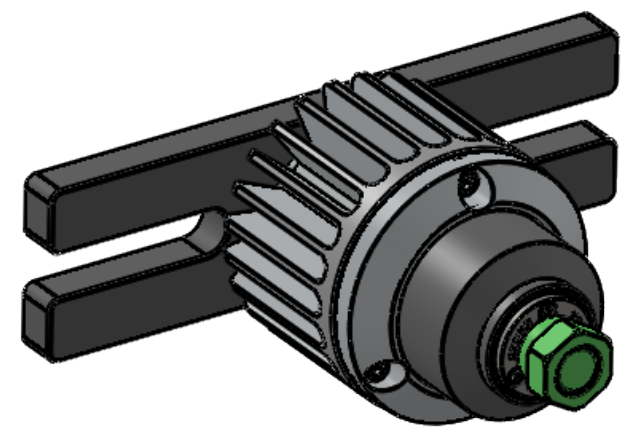

8 7 6 5 4 3 2 1

D

D

M8 LED CONNECTION

C

C

B

B

A

A

Dimensions in mm
For Information Purposes Only

PROPRIETARY
THE INFORMATION CONTAINED IN THIS DRAWING
IS THE SOLE PROPERTY OF Doric Lenses Inc..
ANY REPRODUCTION IN PART OR AS A WHOLE
WITHOUT THE WRITTEN PERMISSION OF
Doric Lenses Inc. IS PROHIBITED.