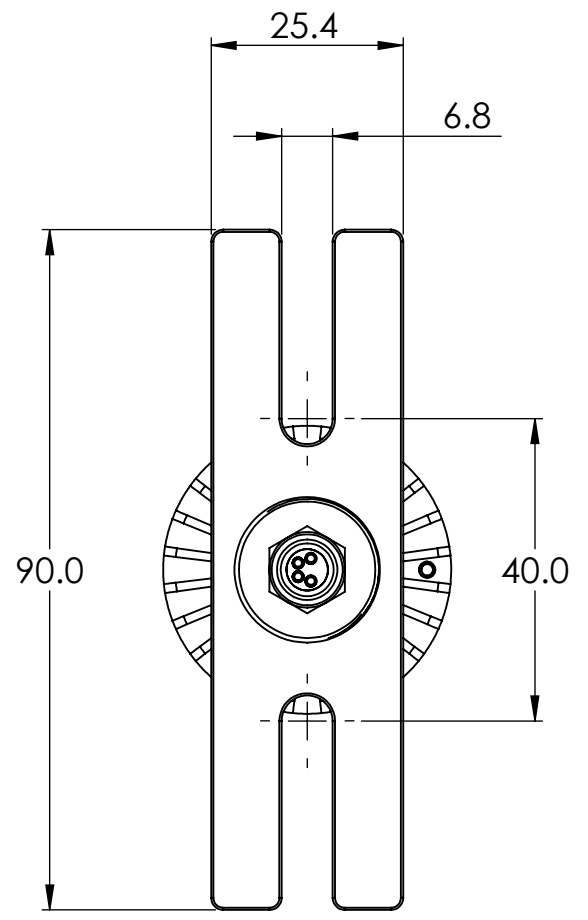

8 7 6 5 4 3 2 1

D

D

M8 LED CONNECTION

C

C

B

B

A

A

Dimensions in mm
For Information Purposes Only

PROPRIETARY
THE INFORMATION CONTAINED IN THIS DRAWING
IS THE SOLE PROPERTY OF Doric Lenses Inc..
ANY REPRODUCTION IN PART OR AS A WHOLE
WITHOUT THE WRITTEN PERMISSION OF
Doric Lenses Inc. IS PROHIBITED.

DO NOT SCALE DRAWING

	357 rue Franquet, Quebec, QC G1P 4N7, Canada; Tel: 418 877 5600; doriclenses.com;
	TITLE:
LEDFRJ-1	
DWG. NO.	D430-1xxx
	2019-01-30

8 7 6 5 4 3 2 1

1