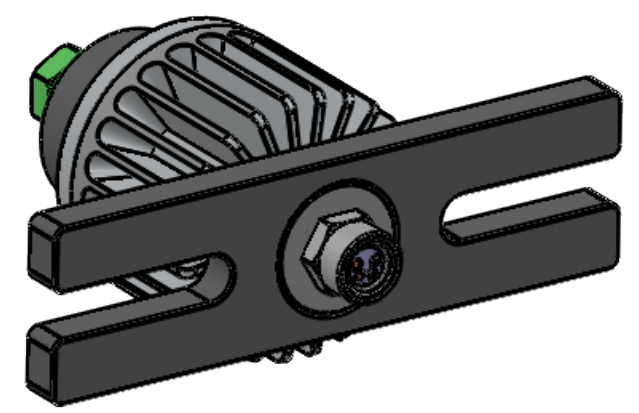

8 7 6 5 4 3 2 1

D

D

M8 LED CONNECTION

C

C

B

B

A

A

Dimensions in mm
For Information Purposes Only

PROPRIETARY
THE INFORMATION CONTAINED IN THIS DRAWING
IS THE SOLE PROPERTY OF Doric Lenses Inc..
ANY REPRODUCTION IN PART OR AS A WHOLE
WITHOUT THE WRITTEN PERMISSION OF
Doric Lenses Inc. IS PROHIBITED.