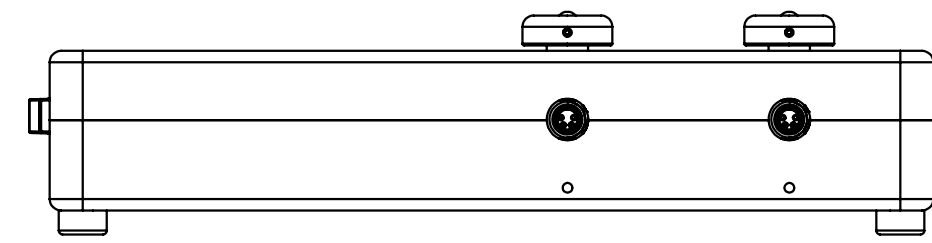

8 7 6 5 4 3 2 1

D  
C  
B  
A

D  
C  
B  
A

USB TYPE B  
POWER SUPPLY JACK 2.5MM  
INTERLOCK  
BNC CONNECTORS (4X)

234

M8 CONNECTORS (2X)

Dimensions in mm  
For Information Purposes Only

PROPRIETARY  
THE INFORMATION CONTAINED IN THIS DRAWING  
IS THE SOLE PROPERTY OF Doric Lenses Inc..  
ANY REPRODUCTION IN PART OR AS A WHOLE  
WITHOUT THE WRITTEN PERMISSION OF  
Doric Lenses Inc. IS PROHIBITED.