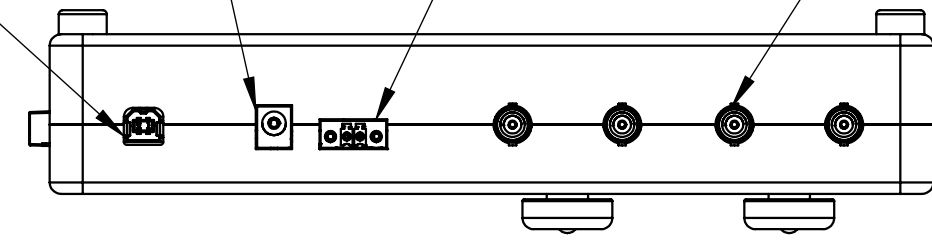

8 7 6 5 4 3 2 1

D  
C  
B  
A

D  
C  
B  
A

USB TYPE B  
POWER SUPPLY JACK 2.5MM  
INTERLOCK  
BNC CONNECTORS (4X)

234

M8 CONNECTORS (2X)

Dimensions in mm  
For Information Purposes Only

PROPRIETARY  
THE INFORMATION CONTAINED IN THIS DRAWING  
IS THE SOLE PROPERTY OF Doric Lenses Inc..  
ANY REPRODUCTION IN PART OR AS A WHOLE  
WITHOUT THE WRITTEN PERMISSION OF  
Doric Lenses Inc. IS PROHIBITED.