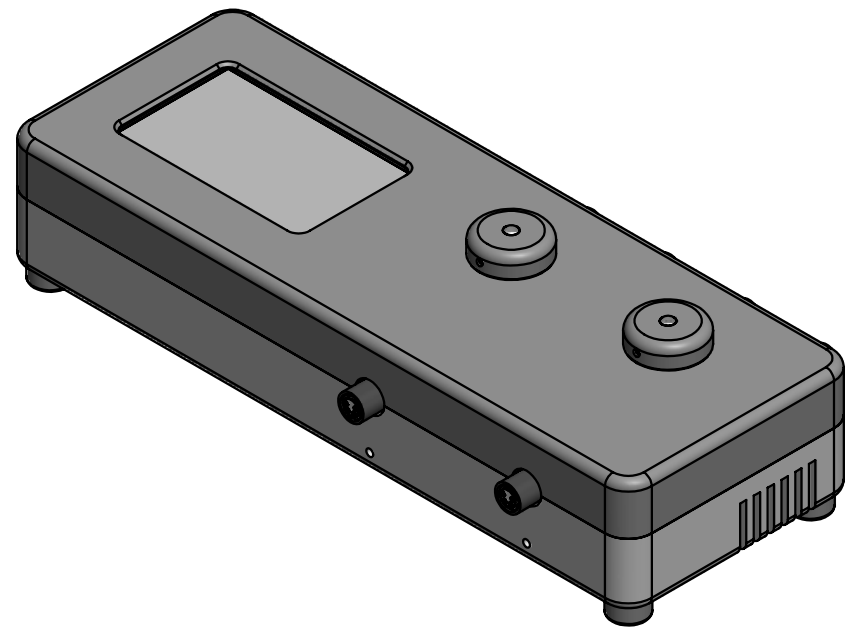

8 7 6 5 4 3 2 1

D  
C  
B  
A

D  
C  
B  
A

USB TYPE B  
POWER SUPPLY JACK 2.5MM  
INTERLOCK  
BNC CONNECTORS (4X)

234

M8 CONNECTORS (2X)

Dimensions in mm  
For Information Purposes Only

PROPRIETARY  
THE INFORMATION CONTAINED IN THIS DRAWING  
IS THE SOLE PROPERTY OF Doric Lenses Inc..  
ANY REPRODUCTION IN PART OR AS A WHOLE  
WITHOUT THE WRITTEN PERMISSION OF  
Doric Lenses Inc. IS PROHIBITED.