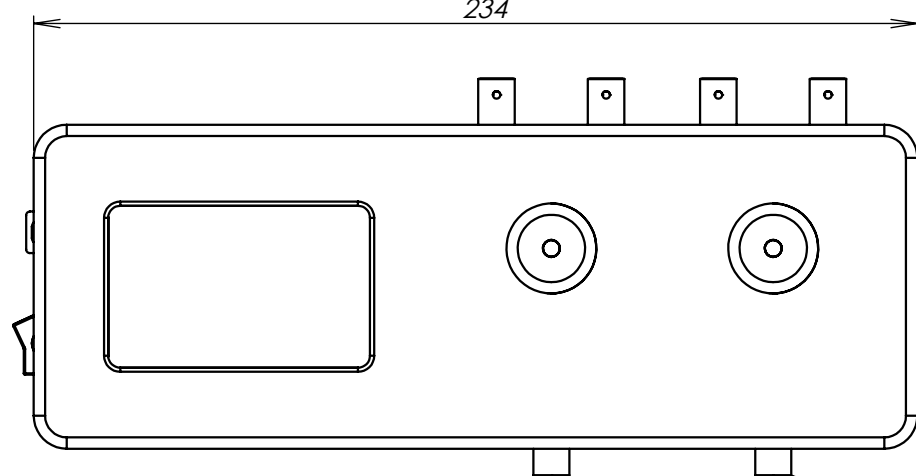

8 7 6 5 4 3 2 1

D  
C  
B  
A

D  
C  
B  
A

USB TYPE B  
POWER SUPPLY JACK 2.5MM  
INTERLOCK  
BNC CONNECTORS (4X)

234

M8 CONNECTORS (2X)

Dimensions in mm  
For Information Purposes Only

PROPRIETARY  
THE INFORMATION CONTAINED IN THIS DRAWING  
IS THE SOLE PROPERTY OF Doric Lenses Inc..  
ANY REPRODUCTION IN PART OR AS A WHOLE  
WITHOUT THE WRITTEN PERMISSION OF  
Doric Lenses Inc. IS PROHIBITED.