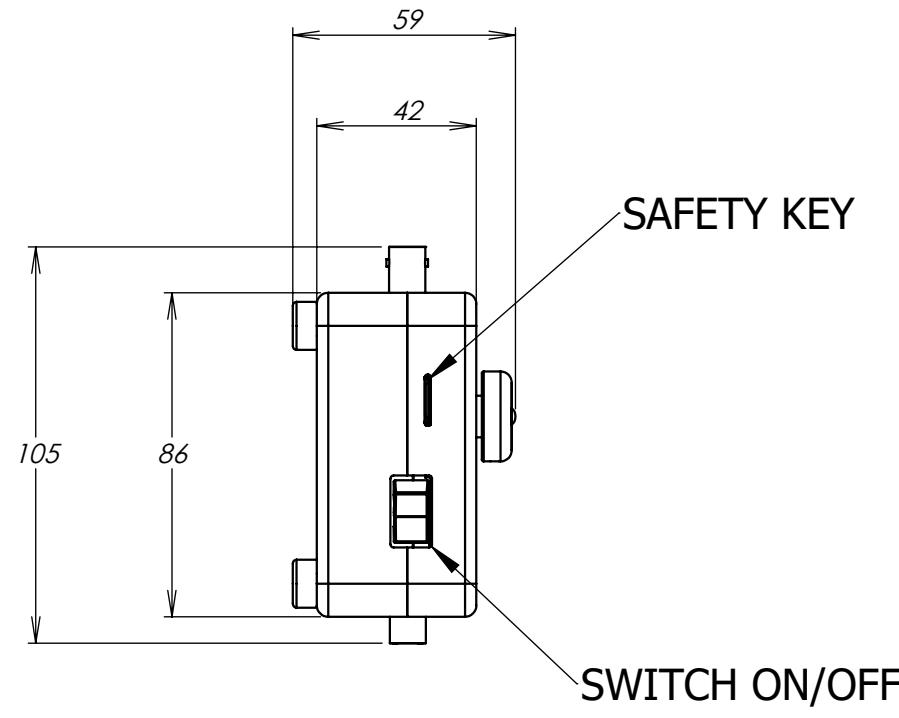

8 7 6 5 4 3 2 1

D  
C  
B  
A

D  
C  
B  
A

USB TYPE B  
POWER SUPPLY JACK 2.5MM  
INTERLOCK  
BNC CONNECTORS (4X)

234

M8 CONNECTORS (2X)

Dimensions in mm  
For Information Purposes Only

PROPRIETARY  
THE INFORMATION CONTAINED IN THIS DRAWING  
IS THE SOLE PROPERTY OF Doric Lenses Inc..  
ANY REPRODUCTION IN PART OR AS A WHOLE  
WITHOUT THE WRITTEN PERMISSION OF  
Doric Lenses Inc. IS PROHIBITED.