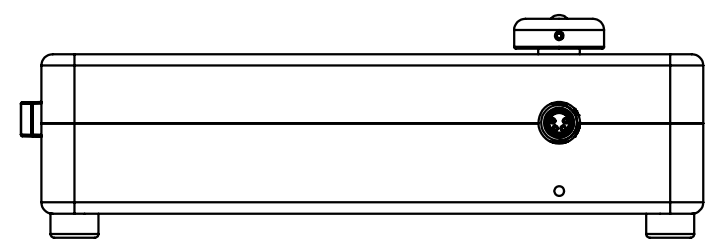

8 7 6 5 4 3 2 1

D  
C  
B  
A

USB TYPE B POWER SUPPLY JACK 2.5MM INTERLOCK BNC CONNECTORS (2X)

M8 CONNECTOR

Dimensions in mm  
For Information Purposes Only

PROPRIETARY  
THE INFORMATION CONTAINED IN THIS DRAWING  
IS THE SOLE PROPERTY OF Doric Lenses Inc..  
ANY REPRODUCTION IN PART OR AS A WHOLE  
WITHOUT THE WRITTEN PERMISSION OF  
Doric Lenses Inc. IS PROHIBITED.