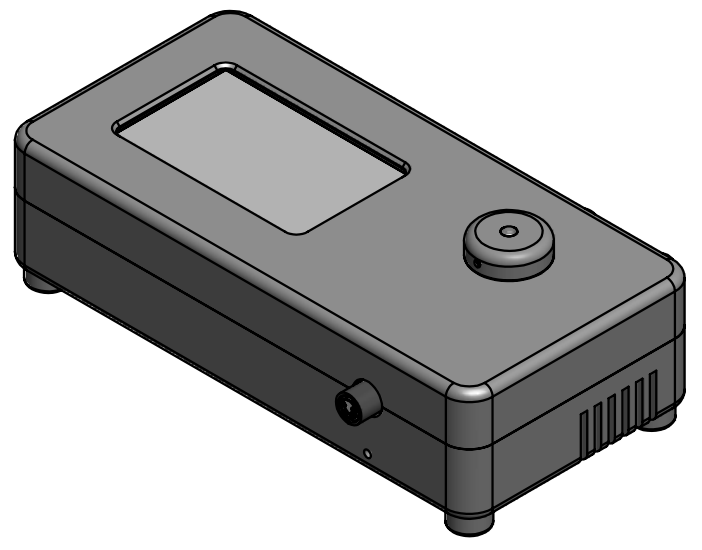

8 7 6 5 4 3 2 1

D  
C  
B  
A

USB TYPE B POWER SUPPLY JACK 2.5MM INTERLOCK BNC CONNECTORS (2X)

M8 CONNECTOR

Dimensions in mm  
For Information Purposes Only

PROPRIETARY  
THE INFORMATION CONTAINED IN THIS DRAWING  
IS THE SOLE PROPERTY OF Doric Lenses Inc..  
ANY REPRODUCTION IN PART OR AS A WHOLE  
WITHOUT THE WRITTEN PERMISSION OF  
Doric Lenses Inc. IS PROHIBITED.