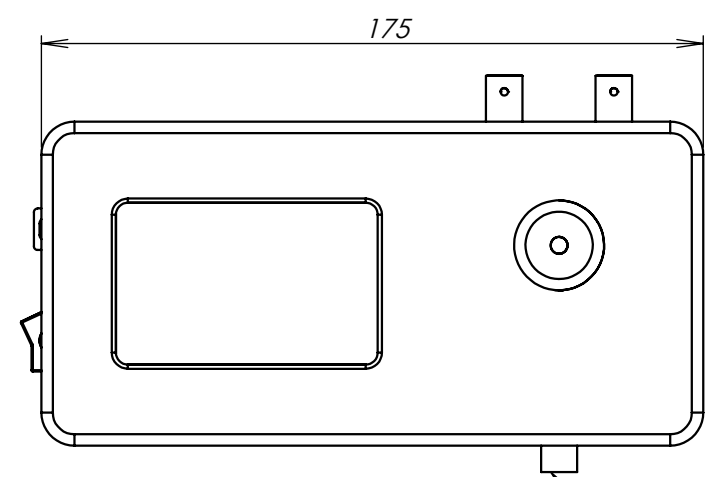

8 7 6 5 4 3 2 1

D  
C  
B  
A

USB TYPE B POWER SUPPLY JACK 2.5MM INTERLOCK BNC CONNECTORS (2X)

M8 CONNECTOR

Dimensions in mm  
For Information Purposes Only

PROPRIETARY  
THE INFORMATION CONTAINED IN THIS DRAWING  
IS THE SOLE PROPERTY OF Doric Lenses Inc..  
ANY REPRODUCTION IN PART OR AS A WHOLE  
WITHOUT THE WRITTEN PERMISSION OF  
Doric Lenses Inc. IS PROHIBITED.

DO NOT SCALE DRAWING

**doric**

357 rue Franquet, Quebec, QC  
G1P 4N7, Canada;  
Tel: 418 877 5600;  
doriclenses.com;

TITLE:

LEDD\_1

DWG. NO.

D480-2026

2020-06-30