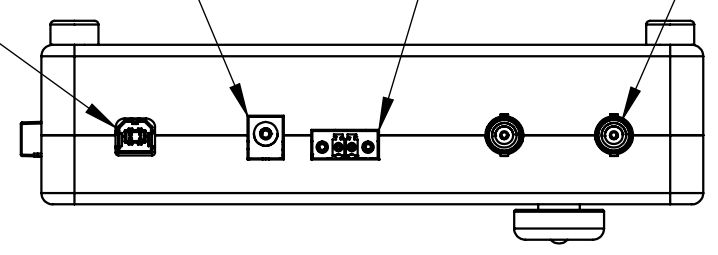

8 7 6 5 4 3 2 1

D  
C  
B  
A

USB TYPE B POWER SUPPLY JACK 2.5MM INTERLOCK BNC CONNECTORS (2X)

M8 CONNECTOR

Dimensions in mm  
For Information Purposes Only

PROPRIETARY  
THE INFORMATION CONTAINED IN THIS DRAWING  
IS THE SOLE PROPERTY OF Doric Lenses Inc..  
ANY REPRODUCTION IN PART OR AS A WHOLE  
WITHOUT THE WRITTEN PERMISSION OF  
Doric Lenses Inc. IS PROHIBITED.