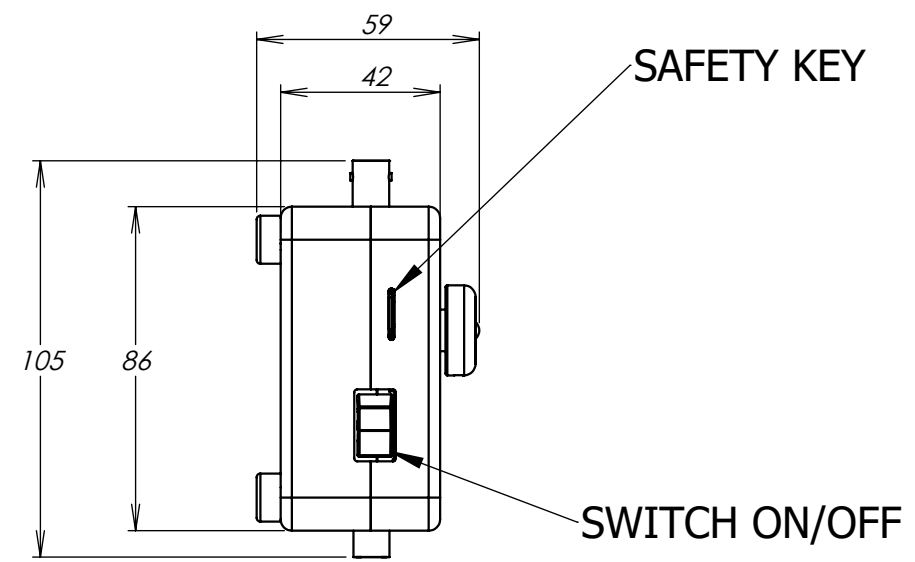

8 7 6 5 4 3 2 1

D  
C  
B  
A

USB TYPE B POWER SUPPLY JACK 2.5MM INTERLOCK BNC CONNECTORS (2X)

M8 CONNECTOR

Dimensions in mm  
For Information Purposes Only

PROPRIETARY  
THE INFORMATION CONTAINED IN THIS DRAWING  
IS THE SOLE PROPERTY OF Doric Lenses Inc..  
ANY REPRODUCTION IN PART OR AS A WHOLE  
WITHOUT THE WRITTEN PERMISSION OF  
Doric Lenses Inc. IS PROHIBITED.