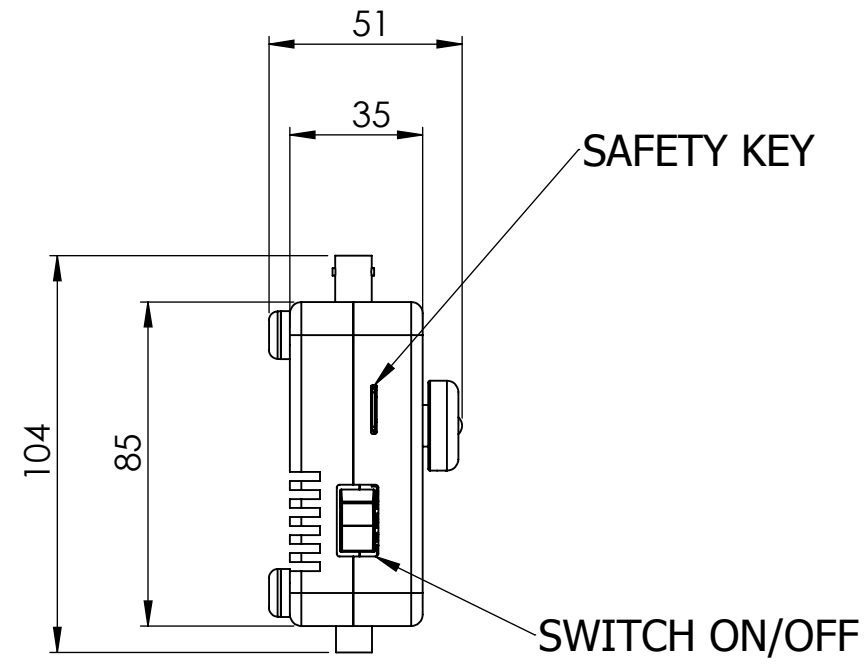

8 7 6 5 4 3 2 1

D
C
B
A

D
C
B
A

USB TYPE B POWER SUPPLY JACK 2.5MM INTERLOCK BNC CONNECTORS (8X)

356

351

M8 CONNECTORS (4X)

8 7 6 5 4 3 2 1

Dimensions in mm
For Information Purposes Only

PROPRIETARY
THE INFORMATION CONTAINED IN THIS DRAWING
IS THE SOLE PROPERTY OF **Doric Lenses Inc.**..
ANY REPRODUCTION IN PART OR AS A WHOLE
WITHOUT THE WRITTEN PERMISSION OF
Doric Lenses Inc. IS PROHIBITED.