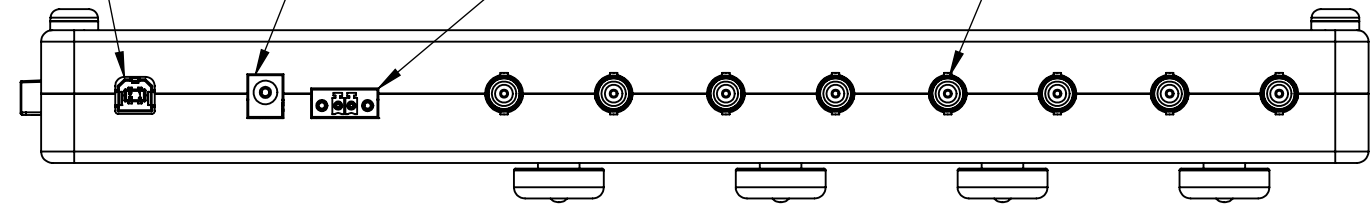

8 7 6 5 4 3 2 1

D
C
B
A

D
C
B
A

USB TYPE B POWER SUPPLY JACK 2.5MM INTERLOCK BNC CONNECTORS (8X)

356

351

M8 CONNECTORS (4X)

8 7 6 5 4 3 2 1