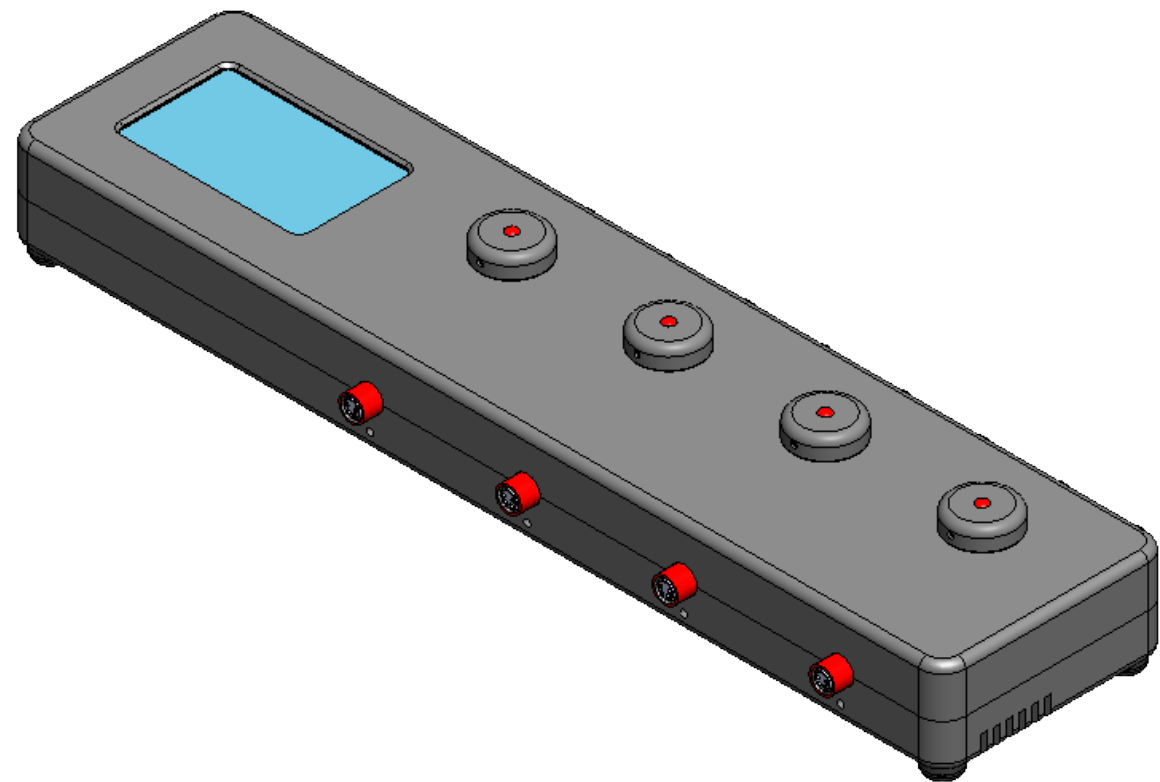

8 7 6 5 4 3 2 1

D
C
B
A

D
C
B
A

USB TYPE B POWER SUPPLY JACK 2.5MM INTERLOCK BNC CONNECTORS (8X)

356

351

M8 CONNECTORS (4X)

8 7 6 5 4 3 2 1