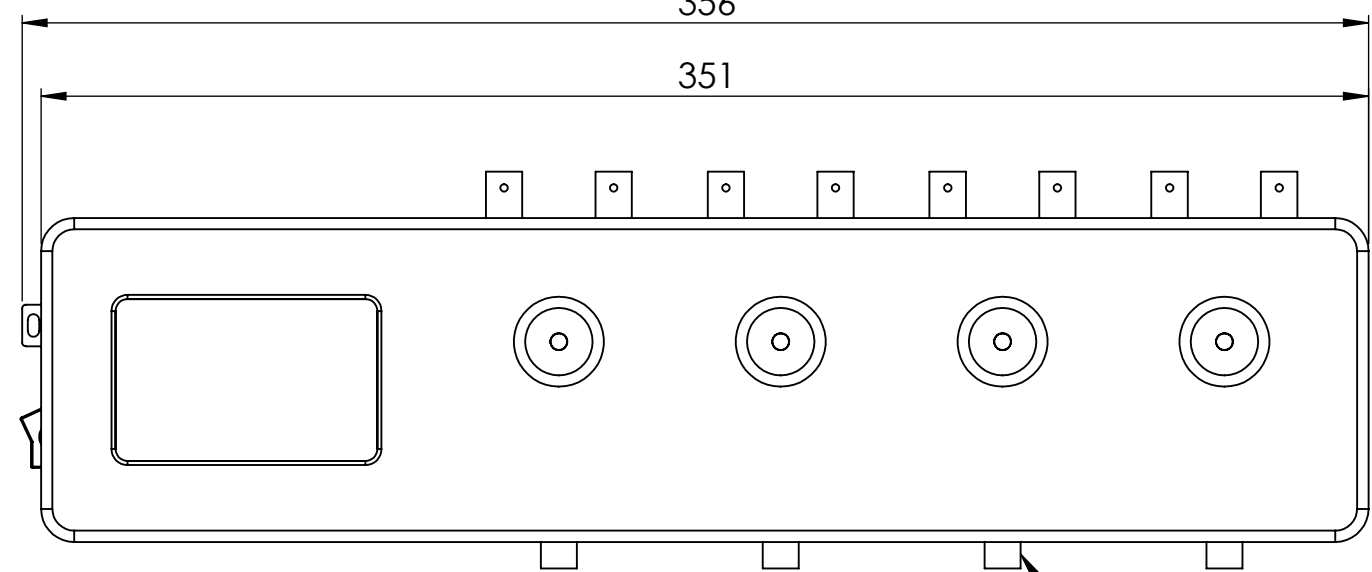

8 7 6 5 4 3 2 1

D
C
B
A

D
C
B
A

USB TYPE B POWER SUPPLY JACK 2.5MM INTERLOCK BNC CONNECTORS (8X)

356

351

M8 CONNECTORS (4X)

8 7 6 5 4 3 2 1