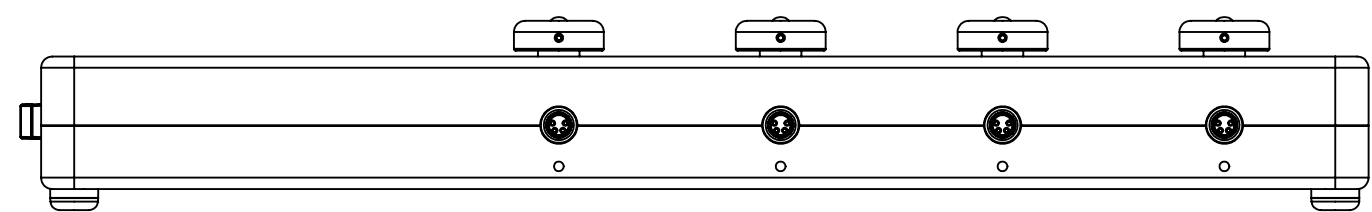

8 7 6 5 4 3 2 1

D
C
B
A

D
C
B
A

USB TYPE B POWER SUPPLY JACK 2.5MM INTERLOCK BNC CONNECTORS (8X)

356

351

M8 CONNECTORS (4X)

8 7 6 5 4 3 2 1