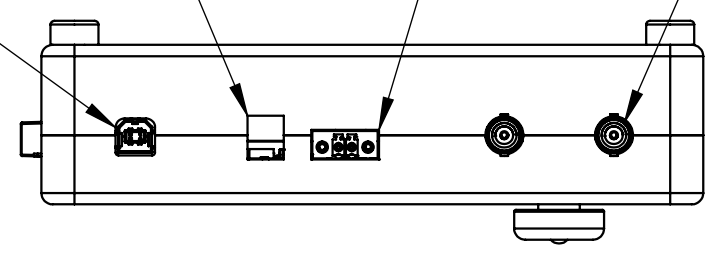

8 7 6 5 4 3 2 1

D  
C  
B  
A

D  
C  
B  
A

USB TYPE B POWER SUPPLY JACK 2.5MM INTERLOCK BNC CONNECTORS (2X)

M8 CONNECTOR

Dimensions in mm  
For Information Purposes Only

PROPRIETARY  
THE INFORMATION CONTAINED IN THIS DRAWING  
IS THE SOLE PROPERTY OF Doric Lenses Inc..  
ANY REPRODUCTION IN PART OR AS A WHOLE  
WITHOUT THE WRITTEN PERMISSION OF  
Doric Lenses Inc. IS PROHIBITED.