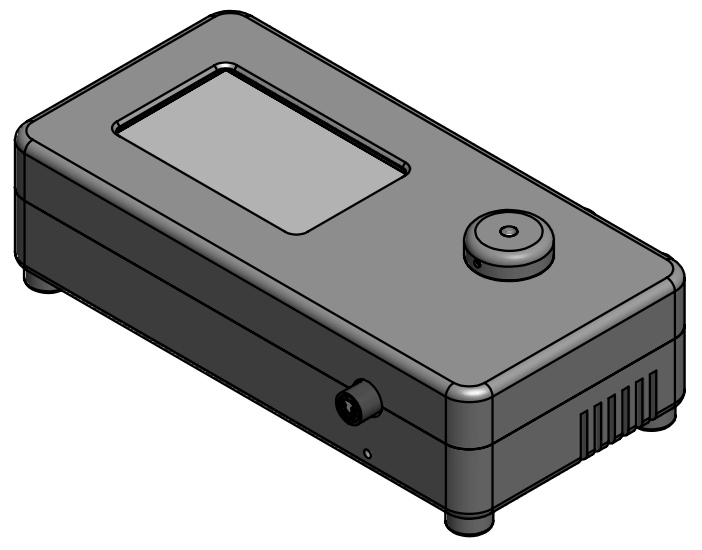

8 7 6 5 4 3 2 1

D  
C  
B  
A

D  
C  
B  
A

USB TYPE B POWER SUPPLY JACK 2.5MM INTERLOCK BNC CONNECTORS (2X)

M8 CONNECTOR

Dimensions in mm  
For Information Purposes Only

PROPRIETARY  
THE INFORMATION CONTAINED IN THIS DRAWING  
IS THE SOLE PROPERTY OF Doric Lenses Inc..  
ANY REPRODUCTION IN PART OR AS A WHOLE  
WITHOUT THE WRITTEN PERMISSION OF  
Doric Lenses Inc. IS PROHIBITED.