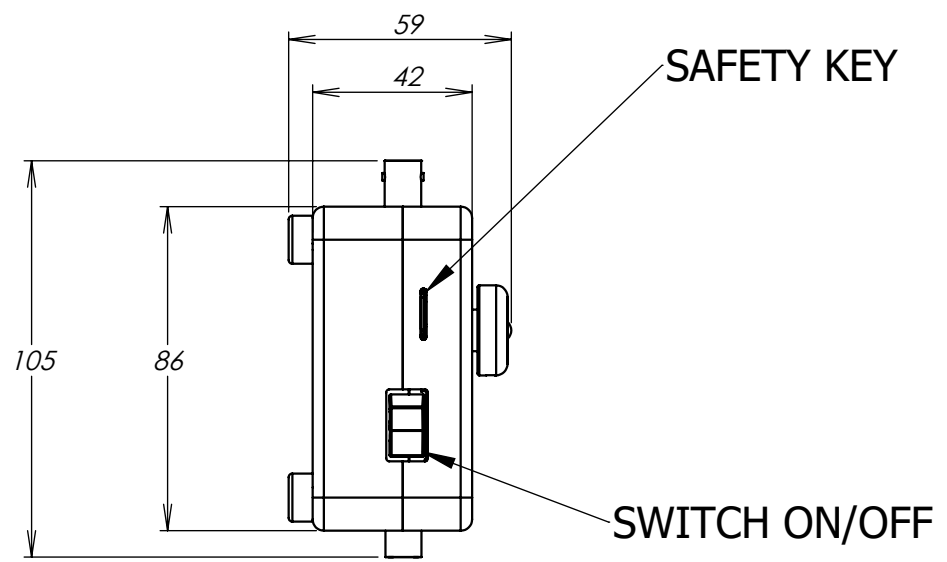

8 7 6 5 4 3 2 1

D  
C  
B  
A

D  
C  
B  
A

USB TYPE B POWER SUPPLY JACK 2.5MM INTERLOCK BNC CONNECTORS (2X)

M8 CONNECTOR

Dimensions in mm  
For Information Purposes Only

PROPRIETARY  
THE INFORMATION CONTAINED IN THIS DRAWING  
IS THE SOLE PROPERTY OF Doric Lenses Inc..  
ANY REPRODUCTION IN PART OR AS A WHOLE  
WITHOUT THE WRITTEN PERMISSION OF  
Doric Lenses Inc. IS PROHIBITED.