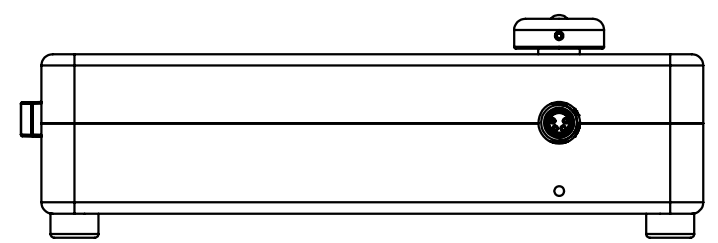

8 7 6 5 4 3 2 1

D  
C  
B  
A

D  
C  
B  
A

USB TYPE B POWER SUPPLY JACK 2.5MM INTERLOCK BNC CONNECTORS (2X)

M8 CONNECTOR

Dimensions in mm  
For Information Purposes Only

PROPRIETARY  
THE INFORMATION CONTAINED IN THIS DRAWING  
IS THE SOLE PROPERTY OF Doric Lenses Inc..  
ANY REPRODUCTION IN PART OR AS A WHOLE  
WITHOUT THE WRITTEN PERMISSION OF  
Doric Lenses Inc. IS PROHIBITED.