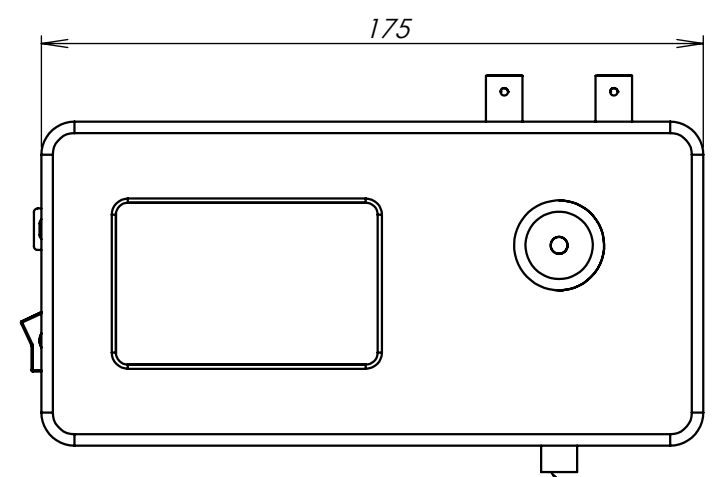

8 7 6 5 4 3 2 1

D  
C  
B  
A

D  
C  
B  
A

USB TYPE B POWER SUPPLY JACK 2.5MM INTERLOCK BNC CONNECTORS (2X)

M8 CONNECTOR

Dimensions in mm  
For Information Purposes Only

PROPRIETARY  
THE INFORMATION CONTAINED IN THIS DRAWING  
IS THE SOLE PROPERTY OF Doric Lenses Inc..  
ANY REPRODUCTION IN PART OR AS A WHOLE  
WITHOUT THE WRITTEN PERMISSION OF  
Doric Lenses Inc. IS PROHIBITED.

DO NOT SCALE DRAWING

**doric**

357 rue Franquet, Quebec, QC  
G1P 4N7, Canada;  
Tel: 418 877 5600;  
doriclenses.com;

TITLE:  
**LDMD\_1**

DWG. NO.  
**D480-2026**

2020-06-30

8 7 6 5 4 3 2 1

1