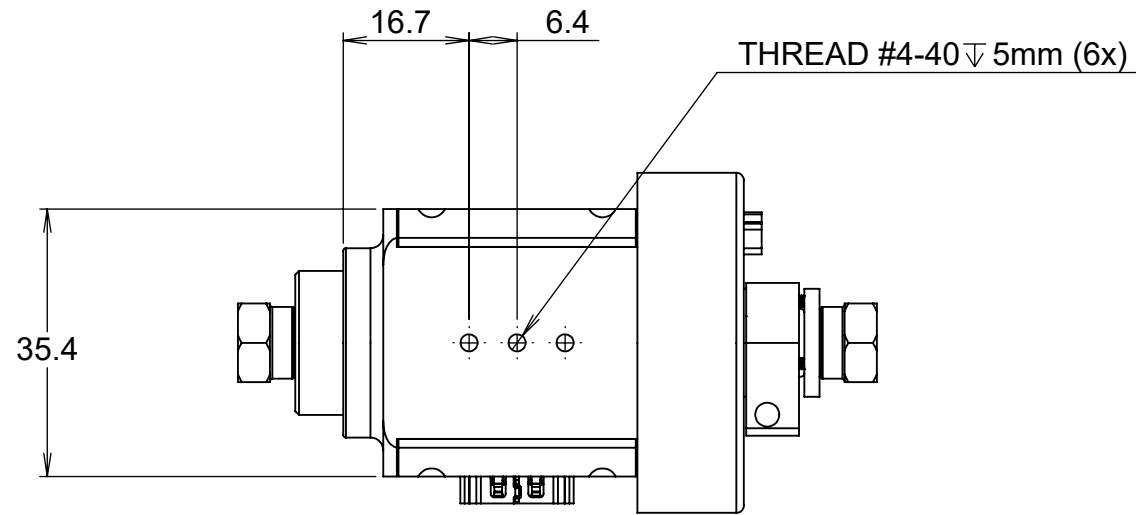

8 7 6 5 4 3 2 1

D

D

C

C

B

B

A

A