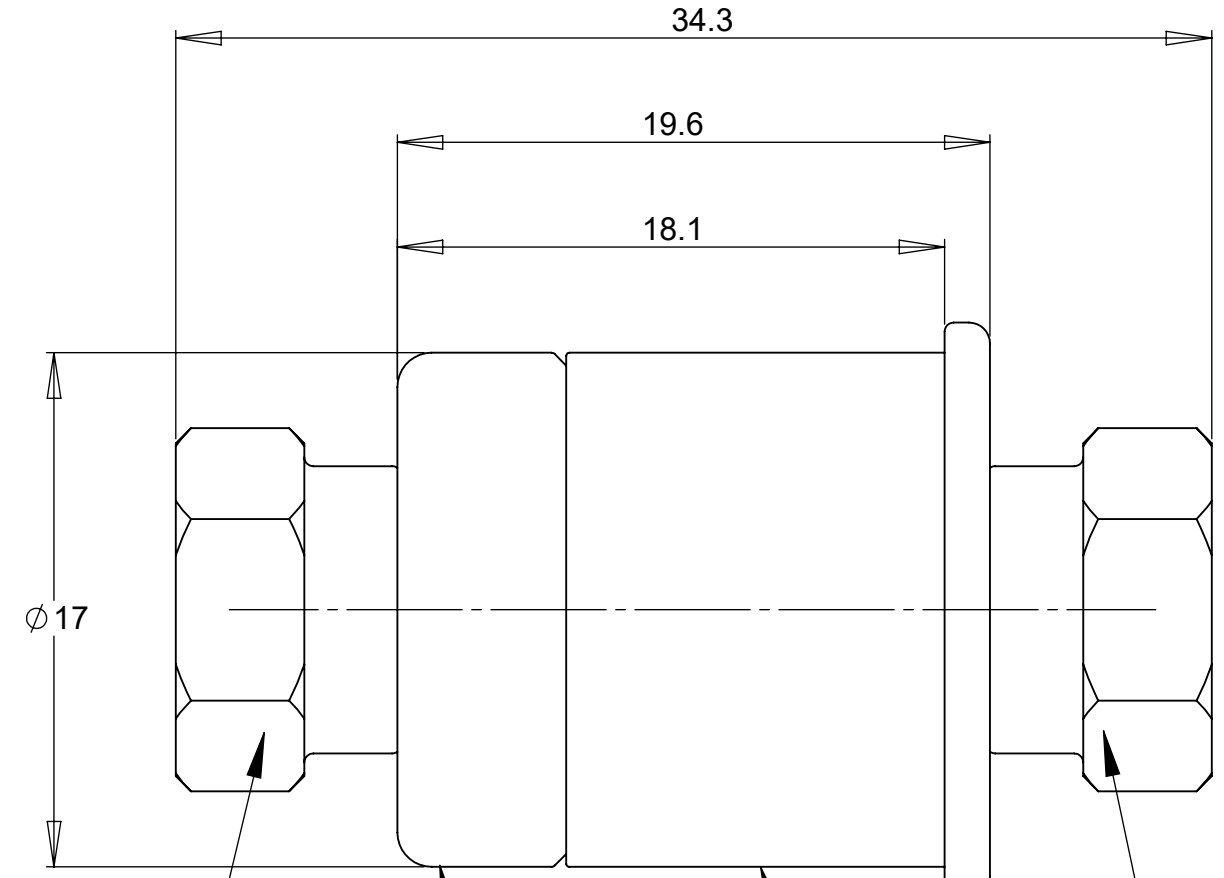

8 7 6 5 4 3 2 1

D

D

C

C

C

B

B

FC CONNECTOR (ROTATIVE)

ROTOR

STATOR

FC CONNECTOR

A

A

Dimensions in mm
For Information Purposes Only

PROPRIETARY
THE INFORMATION CONTAINED IN THIS DRAWING
IS THE SOLE PROPERTY OF Doric Lenses Inc..
ANY REPRODUCTION IN PART OR AS A WHOLE
WITHOUT THE WRITTEN PERMISSION OF
Doric Lenses Inc. IS PROHIBITED.

DO NOT SCALE DRAWING

doric 357 rue Franquet, Quebec, QC
G1P 4N7, Canada;
Tel: 418 877 5600;
doriclenses.com;

TITLE: FRJ_1x1

DWG. NO. B300-xxxx

2018-09-20

8 7 6 5 4 3 2 1

1