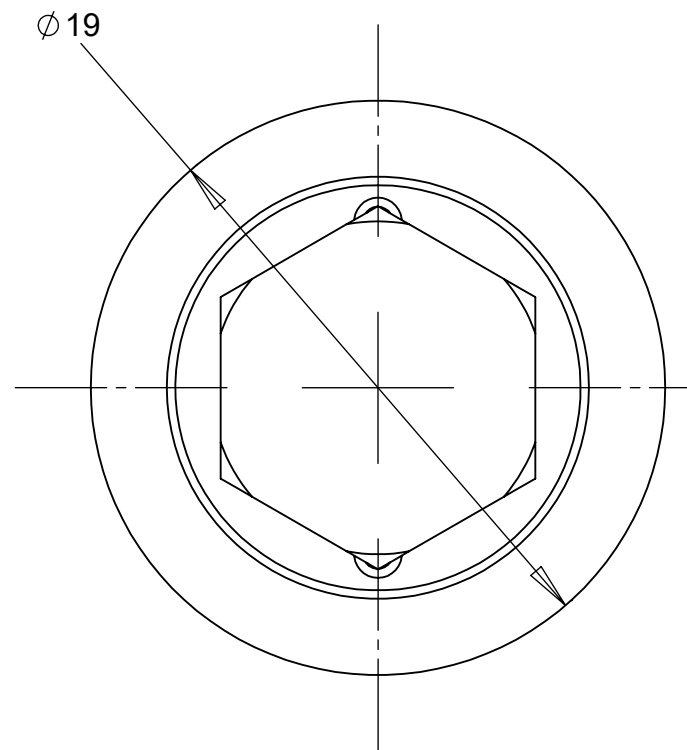

8 7 6 5 4 3 2 1

D

D

C

C

C

B

B

FC CONNECTOR (ROTATIVE)

ROTOR

STATOR

FC CONNECTOR

A

A

Dimensions in mm  
For Information Purposes Only

PROPRIETARY  
THE INFORMATION CONTAINED IN THIS DRAWING  
IS THE SOLE PROPERTY OF Doric Lenses Inc..  
ANY REPRODUCTION IN PART OR AS A WHOLE  
WITHOUT THE WRITTEN PERMISSION OF  
Doric Lenses Inc. IS PROHIBITED.