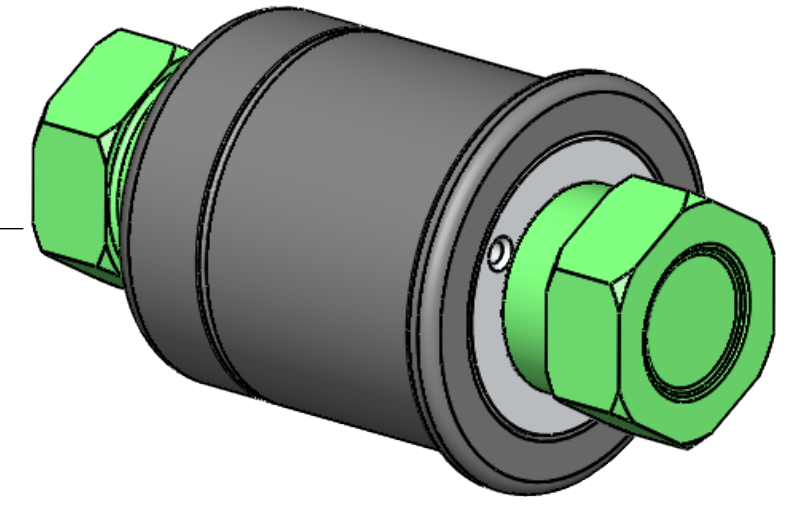

8 7 6 5 4 3 2 1

D

D

C

C

C

B

B

FC CONNECTOR (ROTATIVE)

ROTOR

STATOR

FC CONNECTOR

A

A

Dimensions in mm
For Information Purposes Only

PROPRIETARY
THE INFORMATION CONTAINED IN THIS DRAWING
IS THE SOLE PROPERTY OF Doric Lenses Inc..
ANY REPRODUCTION IN PART OR AS A WHOLE
WITHOUT THE WRITTEN PERMISSION OF
Doric Lenses Inc. IS PROHIBITED.

DO NOT SCALE DRAWING

doric 357 rue Franquet, Quebec, QC
G1P 4N7, Canada;
Tel: 418 877 5600;
doriclenses.com;

TITLE: FRJ_1x1

DWG. NO. B300-xxxx

2018-09-20

8 7 6 5 4 3 2 1

1