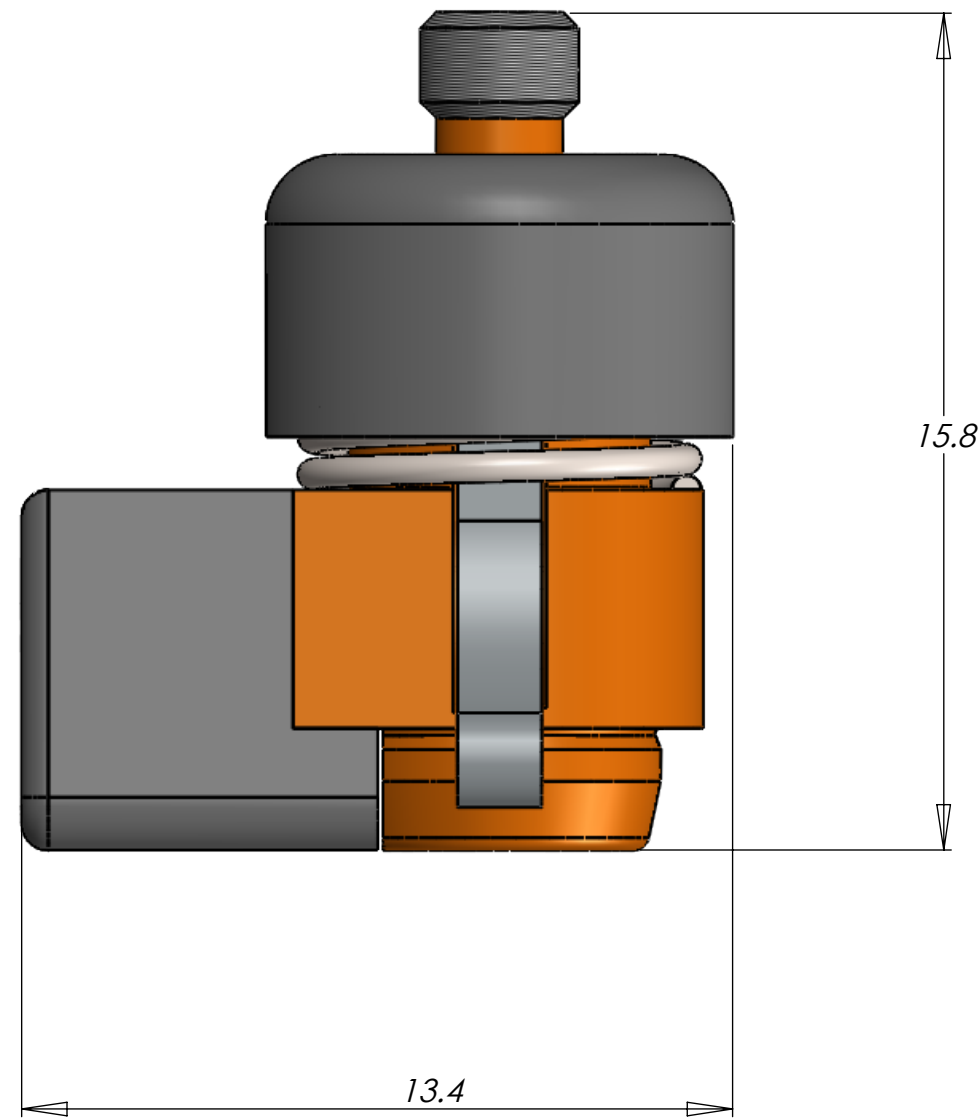

8 7 6 5 4 3 2 1

D
C
B
A

D
C
B
A

Dimensions in mm
For Information Purposes Only

PROPRIETARY
THE INFORMATION CONTAINED IN THIS DRAWING
IS THE SOLE PROPERTY OF Doric Lenses Inc..
ANY REPRODUCTION IN PART OR AS A WHOLE
WITHOUT THE WRITTEN PERMISSION OF
Doric Lenses Inc. IS PROHIBITED.

DO NOT SCALE DRAWING

		357 rue Franquet, Quebec, QC G1P 4N7, Canada; Tel: 418 877 5600; doriclenses.com;	
TITLE:		DSMB_S	
DWG. NO.		B350-1105	
		2019-09-09	

8 7 6 5 4 3 2 1