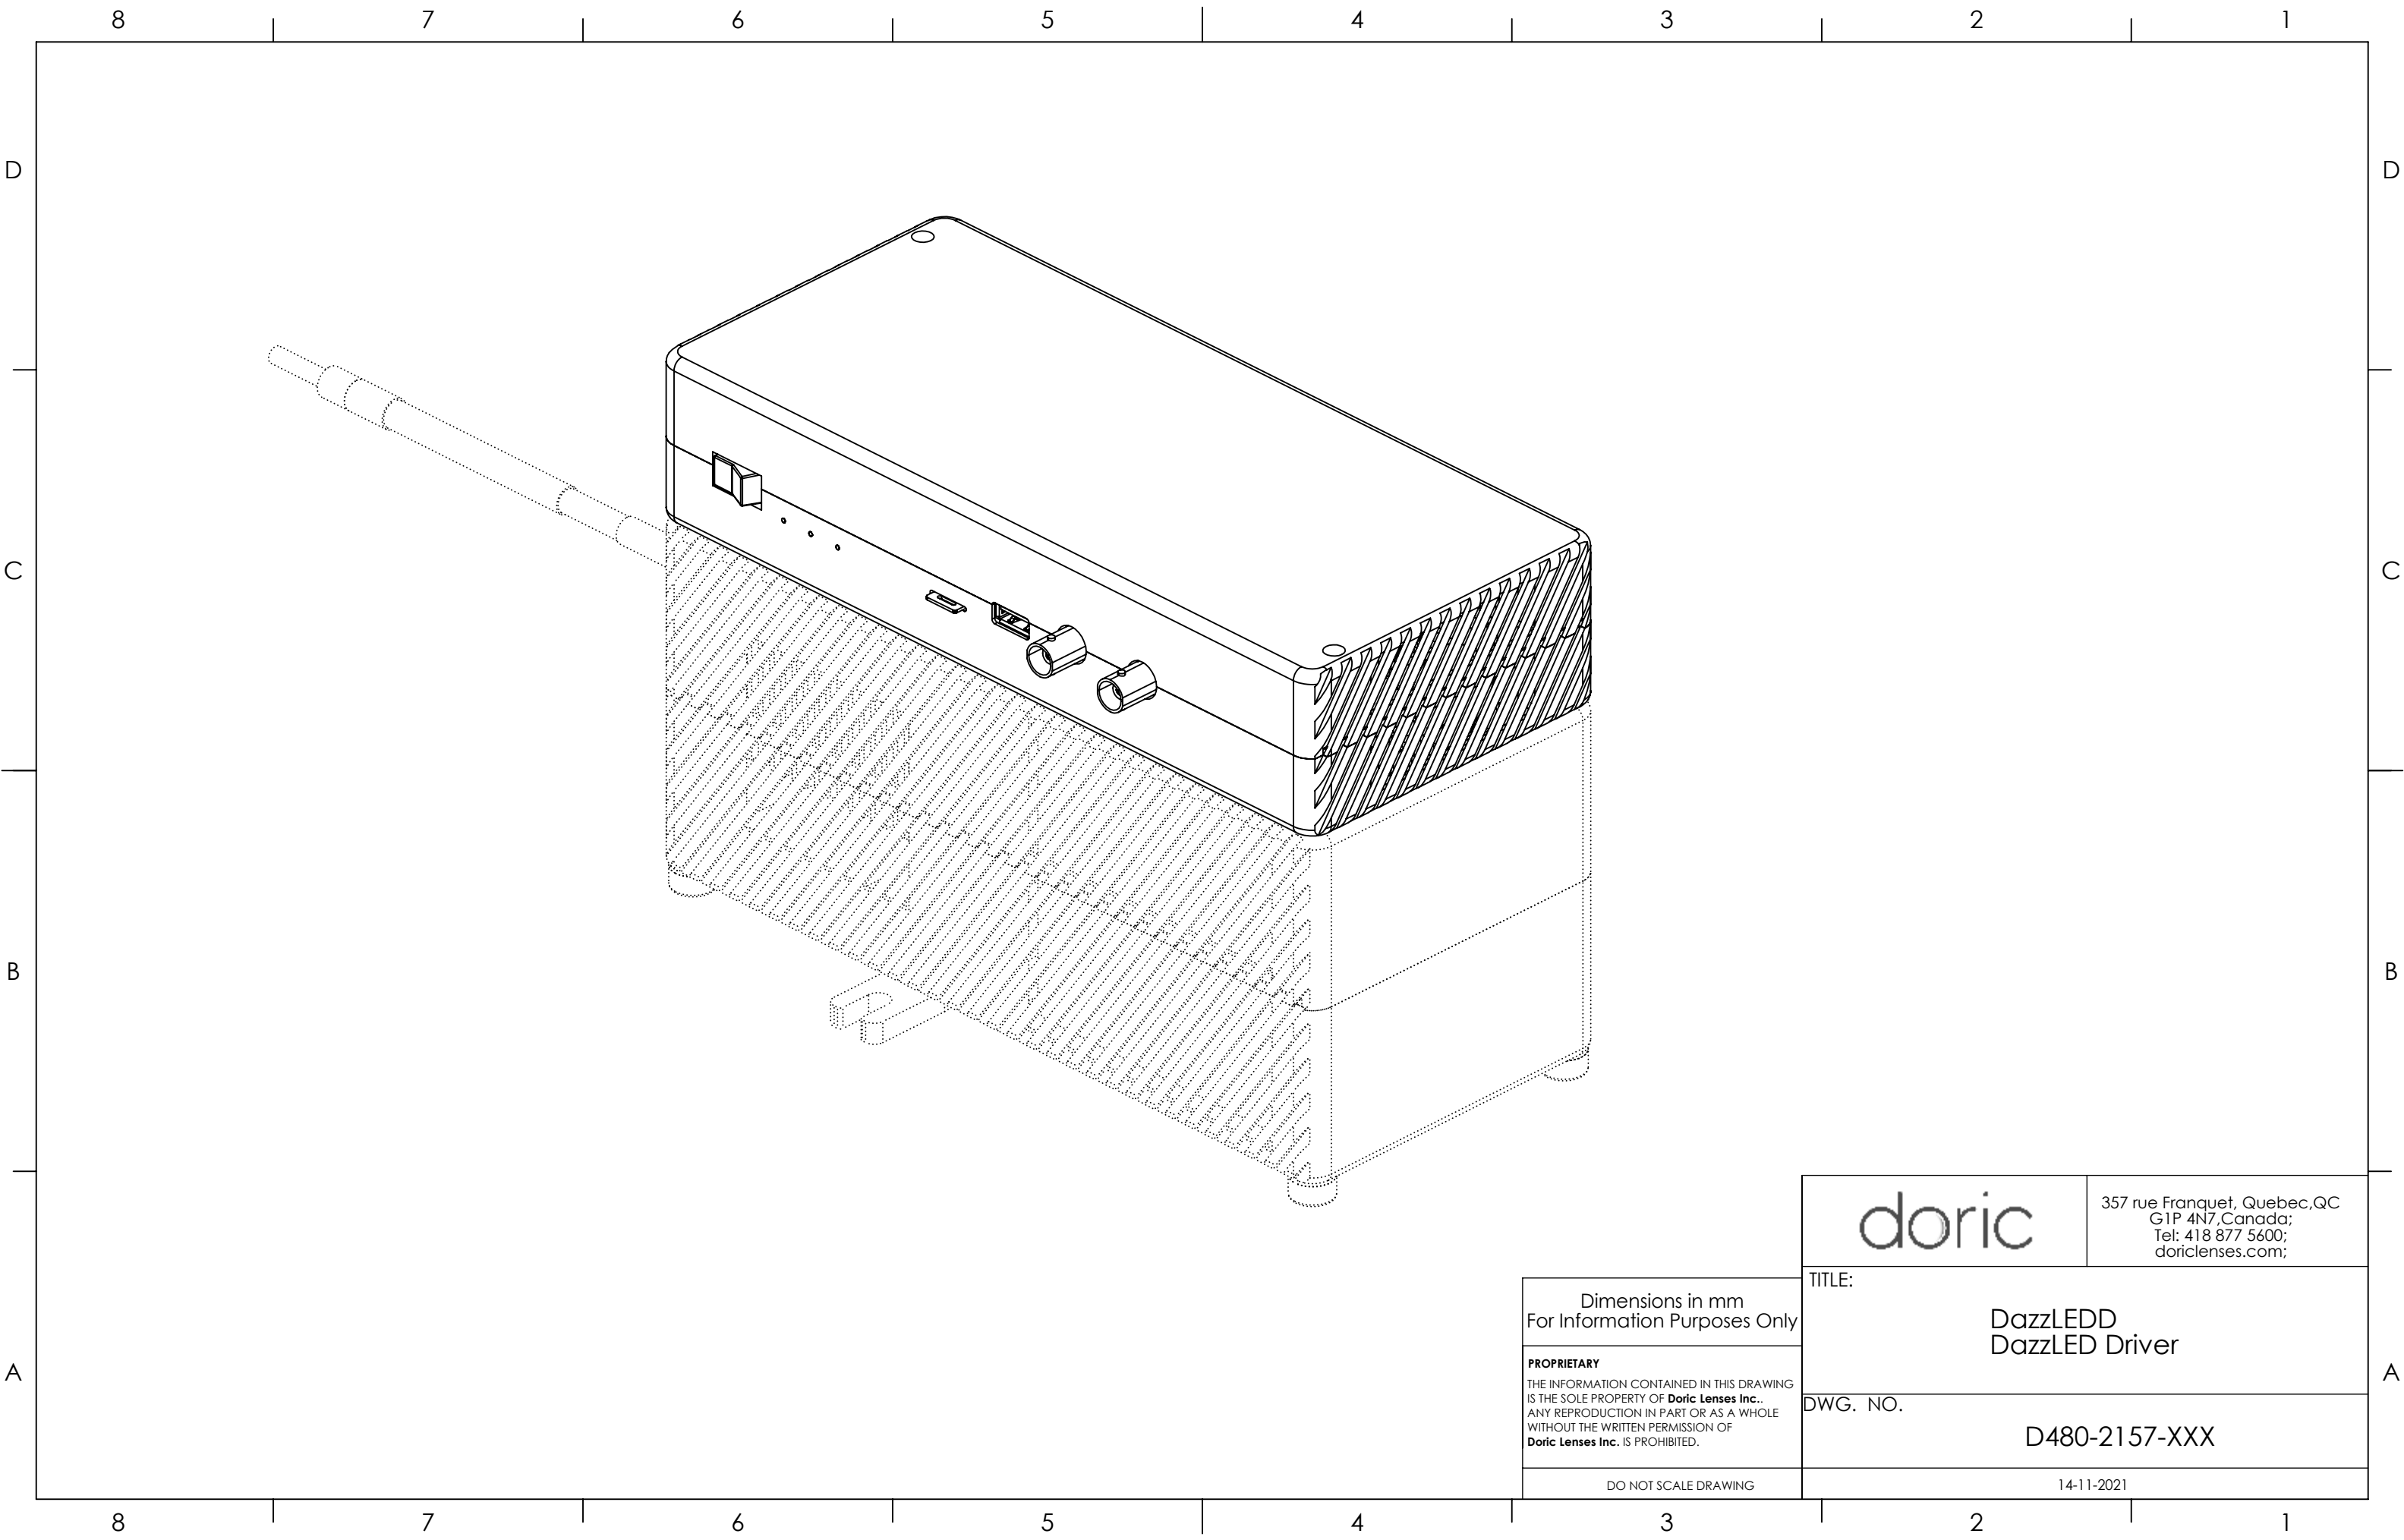

DO NOT SCALE DRAWING

		357 rue Franquet, Quebec, QC G1P 4N7, Canada; Tel: 418 877 5600; doriclenses.com;	
TITLE:		DazzLEDD DazzLED Driver	
DWG. NO.		D480-2157-XXX	
		14-11-2021	

A

Dimensions in mm  
For Information Purposes Only