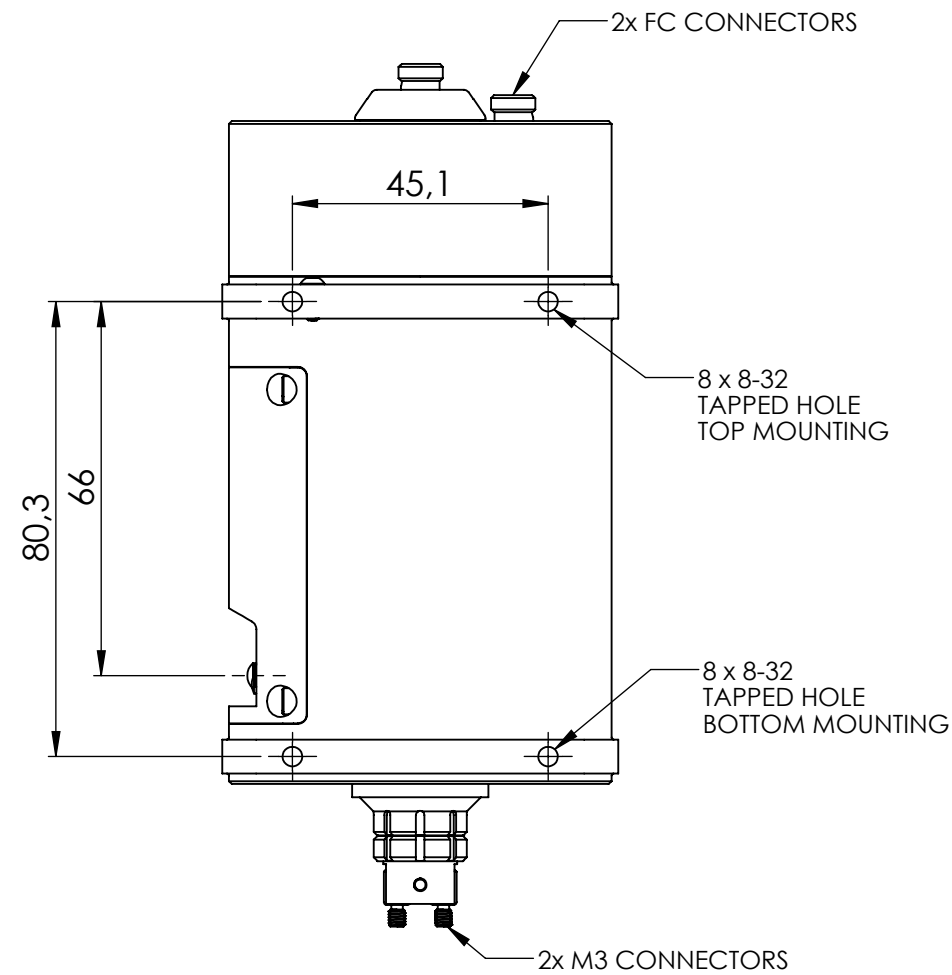

COMMON DIMENSION

357 rue Franquet, Quebec, QC
G1P 4N7, Canada;
Tel: 418 877 5600;
doriclenses.com;

TITLE:

**ARJ 2x2
COMMON DIMENSIONS**

DWG. NO.

B330-201X-XXX

Dimensions in mm
For Information Purposes Only

PROPRIETARY
THE INFORMATION CONTAINED IN THIS DRAWING
IS THE SOLE PROPERTY OF Doric Lenses Inc..
ANY REPRODUCTION IN PART OR AS A WHOLE
WITHOUT THE WRITTEN PERMISSION OF
Doric Lenses Inc. IS PROHIBITED.