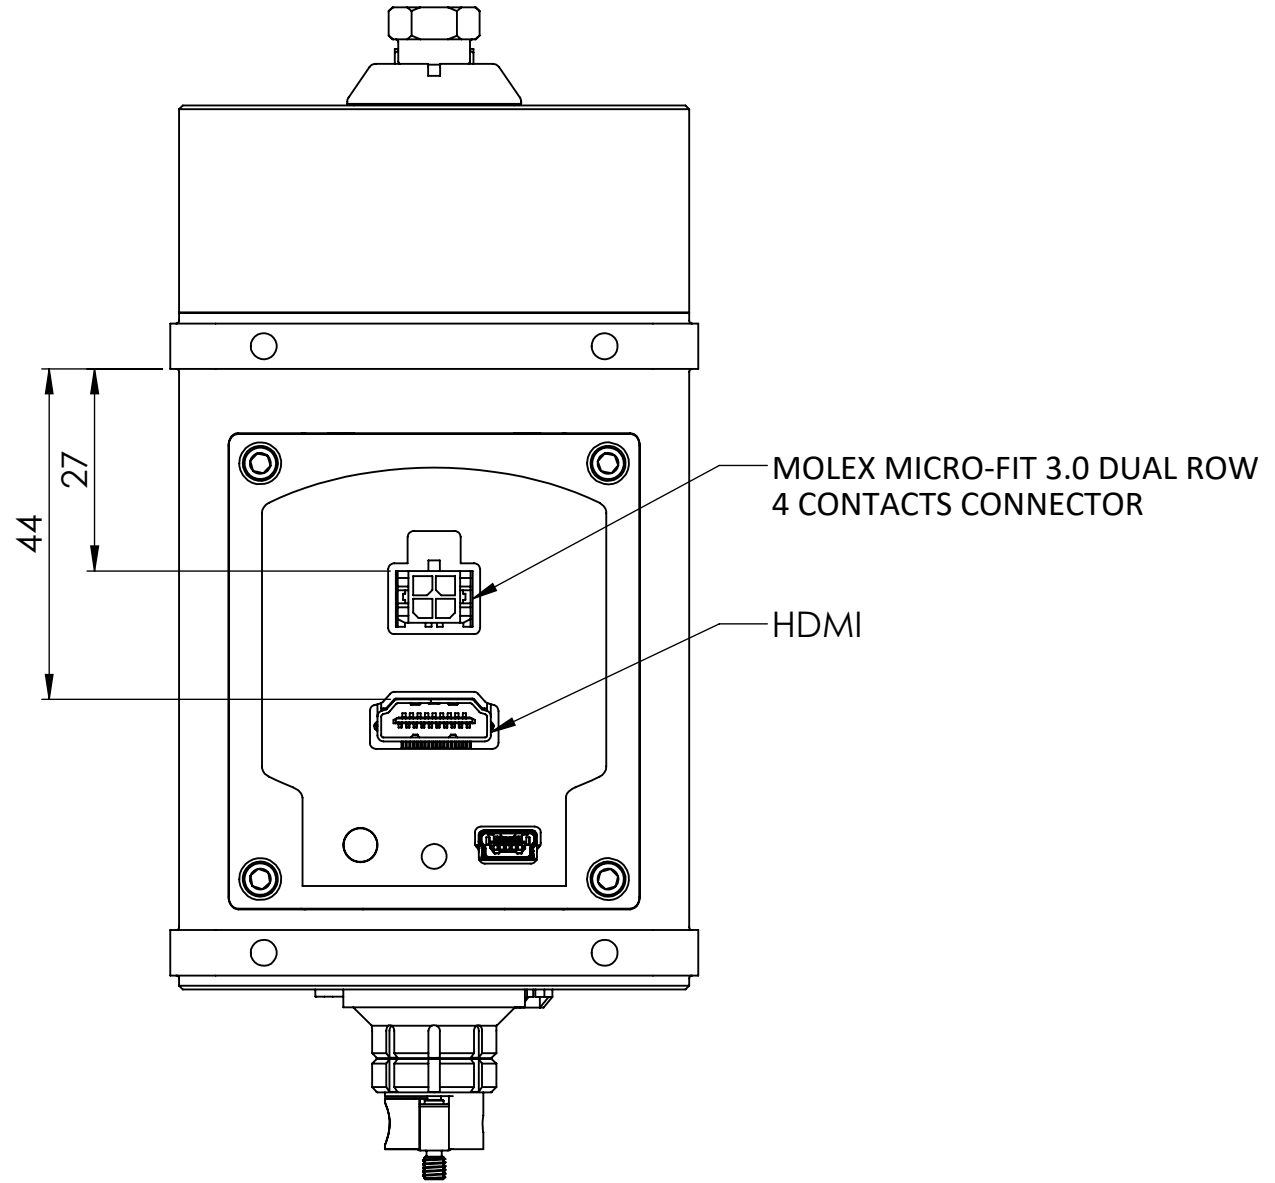

DO NOT SCALE DRAWING

TITLE:
**AFRJ 2x2
FIBER CONNECTORIZED
AND PIGTAILED**

DWG. NO.
B330-201X-XXX

8 7 6 5 4 3 2 1

D
C
B
A

P. 3 OF 4

Dimensions in mm
For Information Purposes Only

PROPRIETARY
THE INFORMATION CONTAINED IN THIS DRAWING IS THE SOLE PROPERTY OF Doric Lenses Inc.. ANY REPRODUCTION IN PART OR AS A WHOLE WITHOUT THE WRITTEN PERMISSION OF Doric Lenses Inc. IS PROHIBITED.