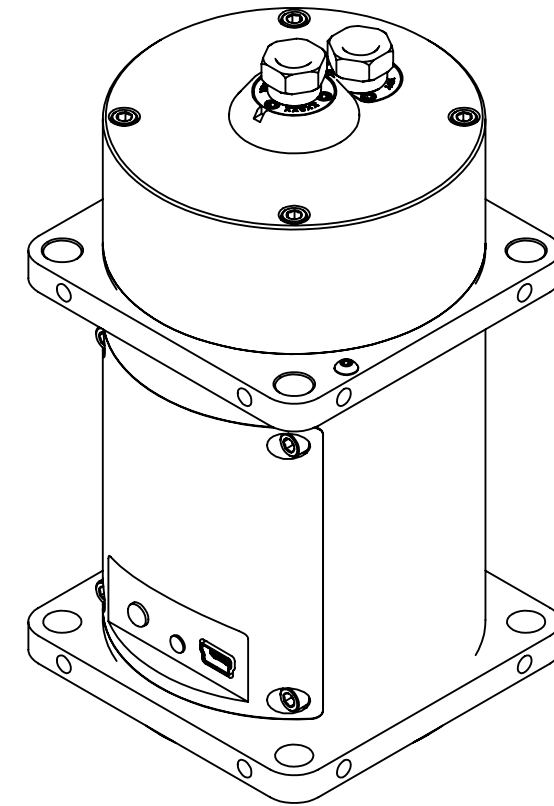

COMMON DIMENSION

357 rue Franquet, Quebec, QC
G1P 4N7, Canada;
Tel: 418 877 5600;
doriclenses.com;

TITLE:

**ARJ 2x2
COMMON DIMENSIONS**

DWG. NO.

B330-201X-XXX

Dimensions in mm
For Information Purposes Only

PROPRIETARY
THE INFORMATION CONTAINED IN THIS DRAWING
IS THE SOLE PROPERTY OF Doric Lenses Inc..
ANY REPRODUCTION IN PART OR AS A WHOLE
WITHOUT THE WRITTEN PERMISSION OF
Doric Lenses Inc. IS PROHIBITED.