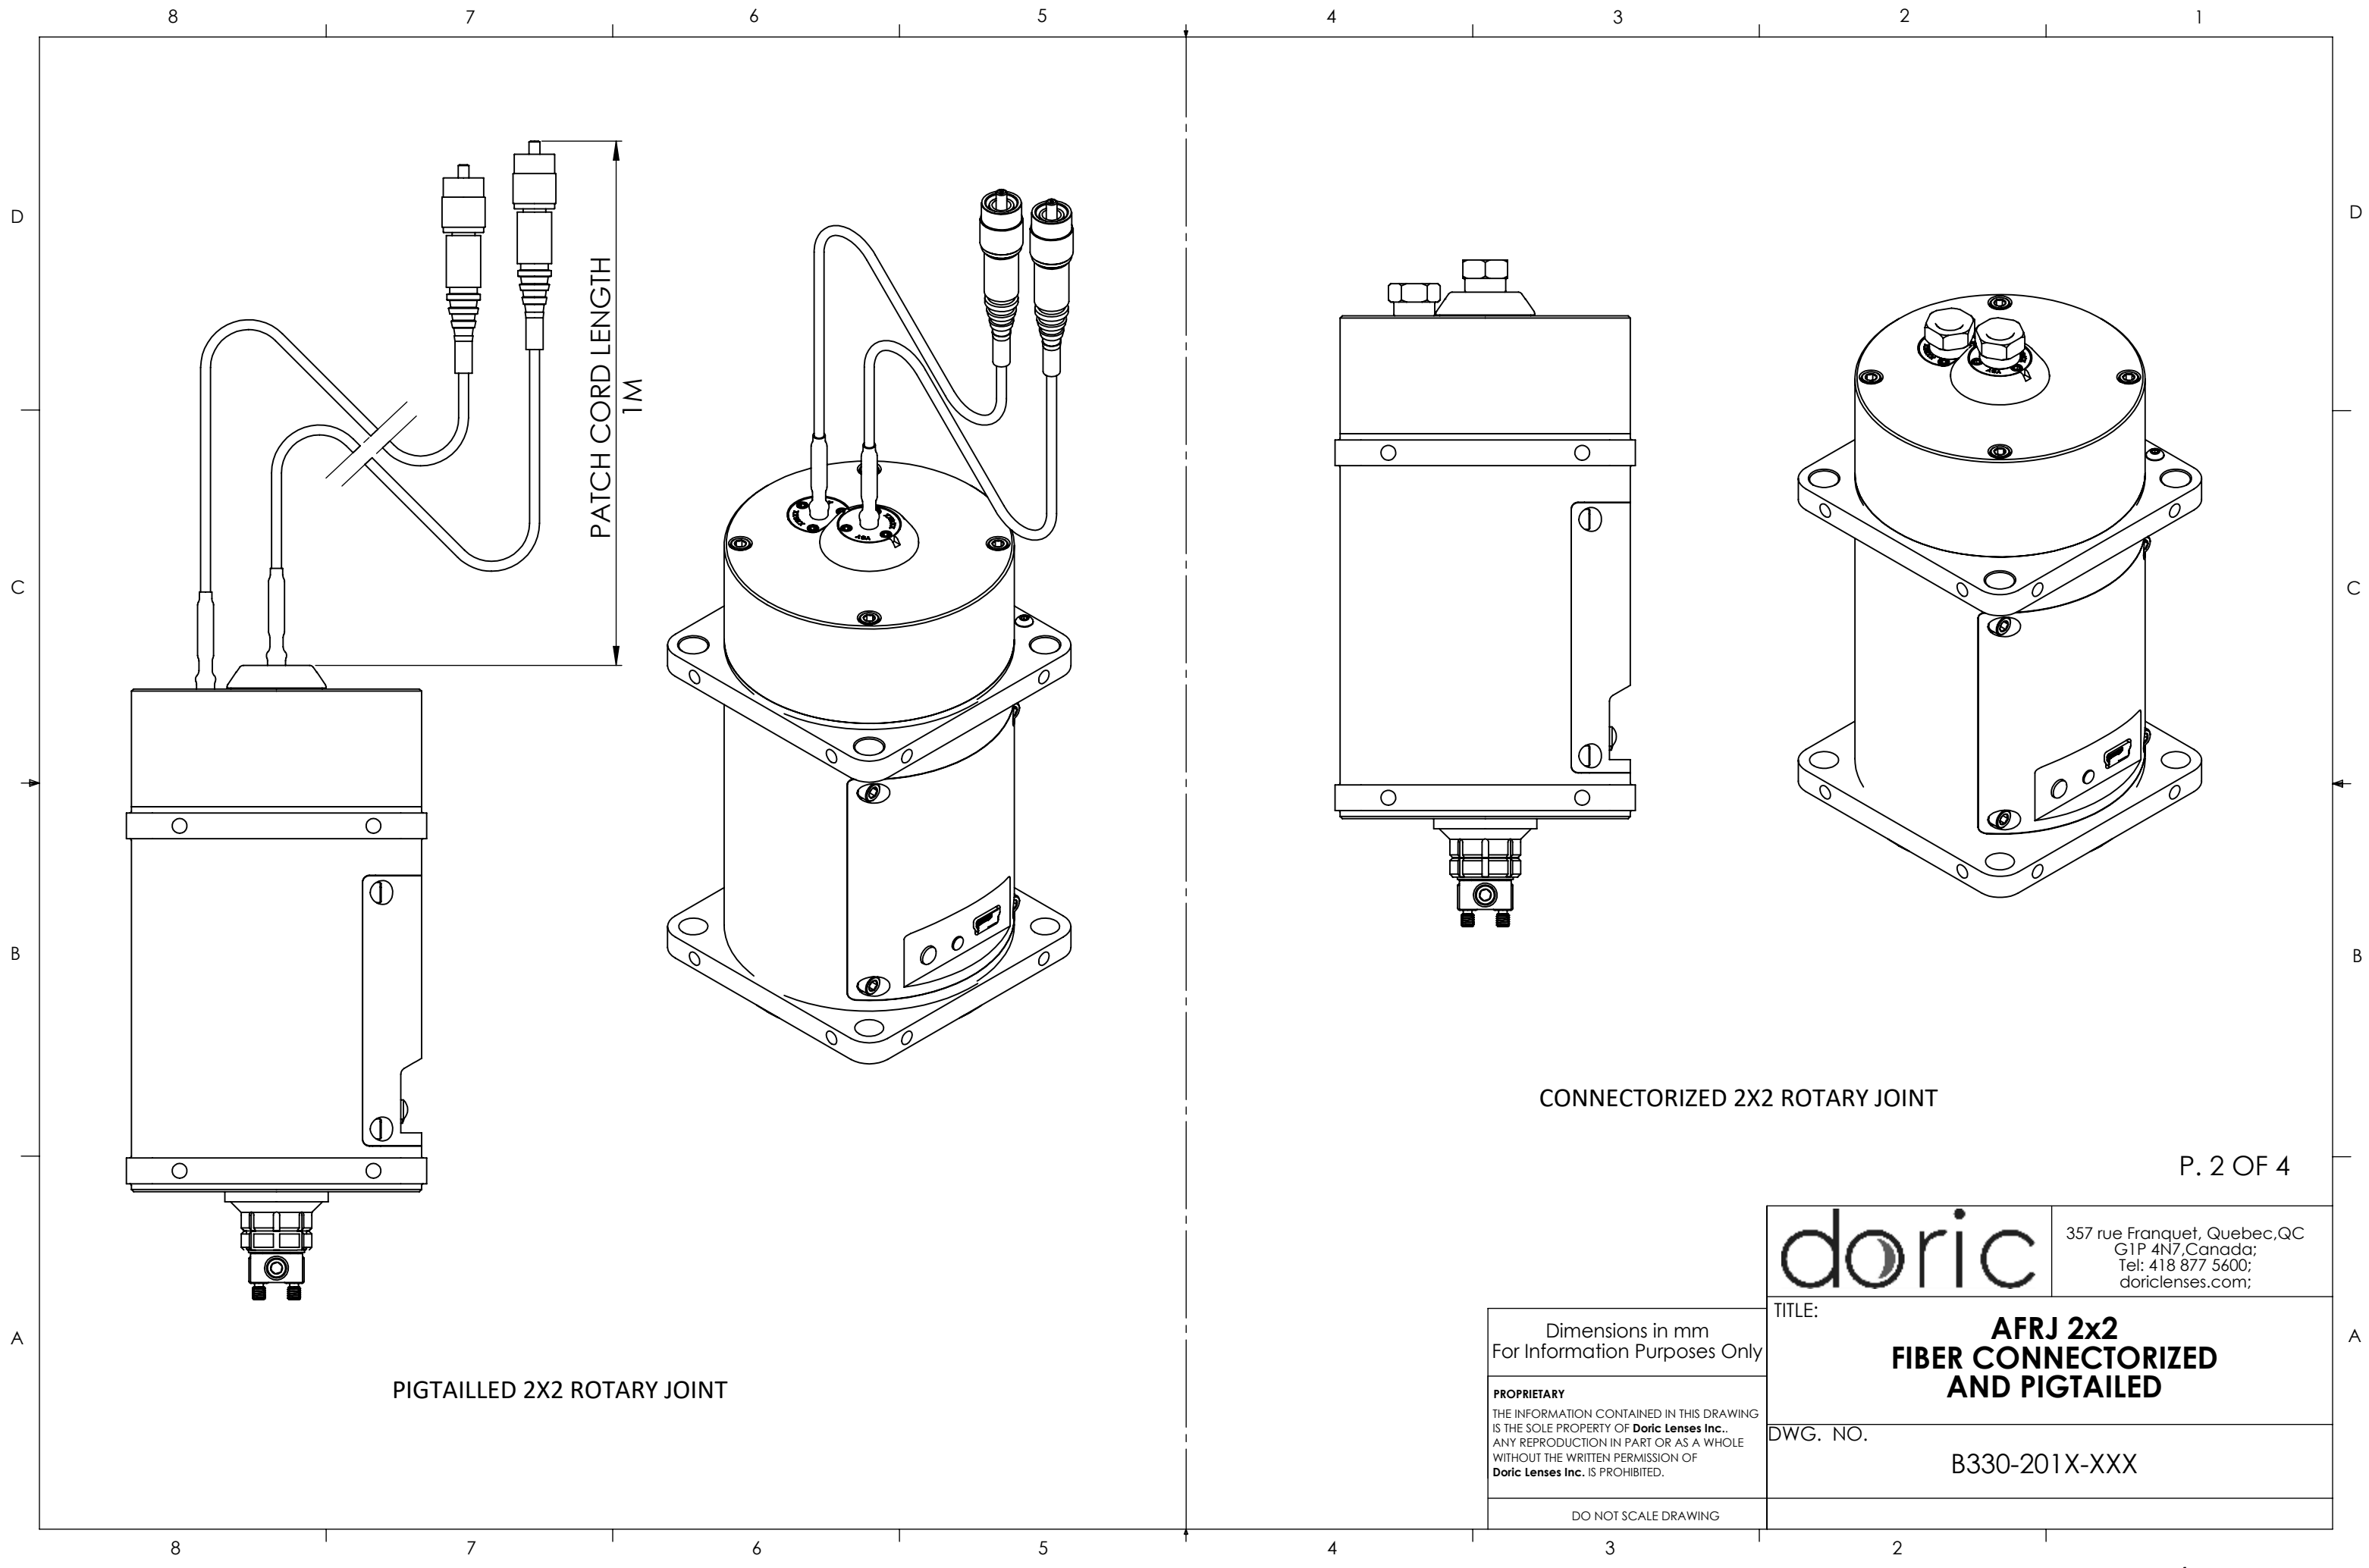

CONNECTORIZED 2X2 ROTARY JOINT

PIGTAILED 2X2 ROTARY JOINT

doric 357 rue Franquet, Quebec, QC
G1P 4N7, Canada;
Tel: 418 877 5600;
doriclenses.com;

Dimensions in mm
For Information Purposes Only

PROPRIETARY
THE INFORMATION CONTAINED IN THIS DRAWING
IS THE SOLE PROPERTY OF **Doric Lenses Inc.**..
ANY REPRODUCTION IN PART OR AS A WHOLE
WITHOUT THE WRITTEN PERMISSION OF
Doric Lenses Inc. IS PROHIBITED.

DO NOT SCALE DRAWING

TITLE:
**AFRJ 2x2
FIBER CONNECTORIZED
AND PIGTAILED**

DWG. NO.
B330-201X-XXX