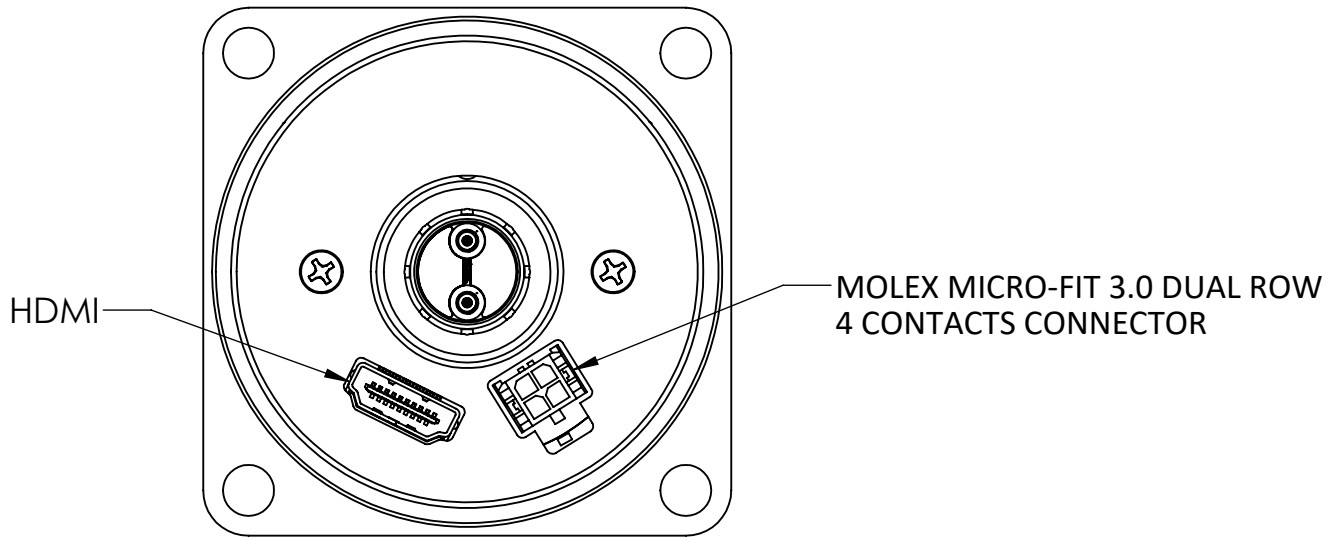

DO NOT SCALE DRAWING

TITLE:
**AFRJ 2x2
FIBER CONNECTORIZED
AND PIGTAILED**

DWG. NO.
B330-201X-XXX

8 7 6 5 4 3 2 1

D
C
B
A

P. 3 OF 4

Dimensions in mm
For Information Purposes Only

PROPRIETARY
THE INFORMATION CONTAINED IN THIS DRAWING IS THE SOLE PROPERTY OF Doric Lenses Inc.. ANY REPRODUCTION IN PART OR AS A WHOLE WITHOUT THE WRITTEN PERMISSION OF Doric Lenses Inc. IS PROHIBITED.