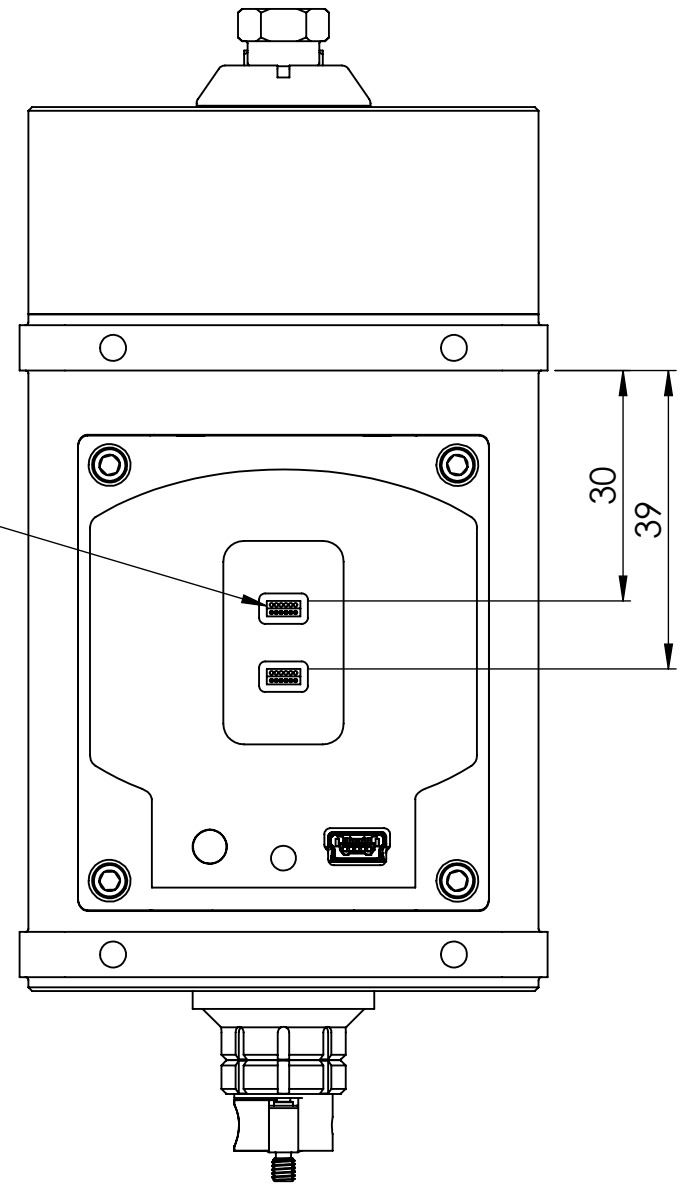

8 7 6 5 4 3 2 1

D
C
B
A

OMNETICS POLARIZED NANO
12 CONTACTS (2x PZN-12)