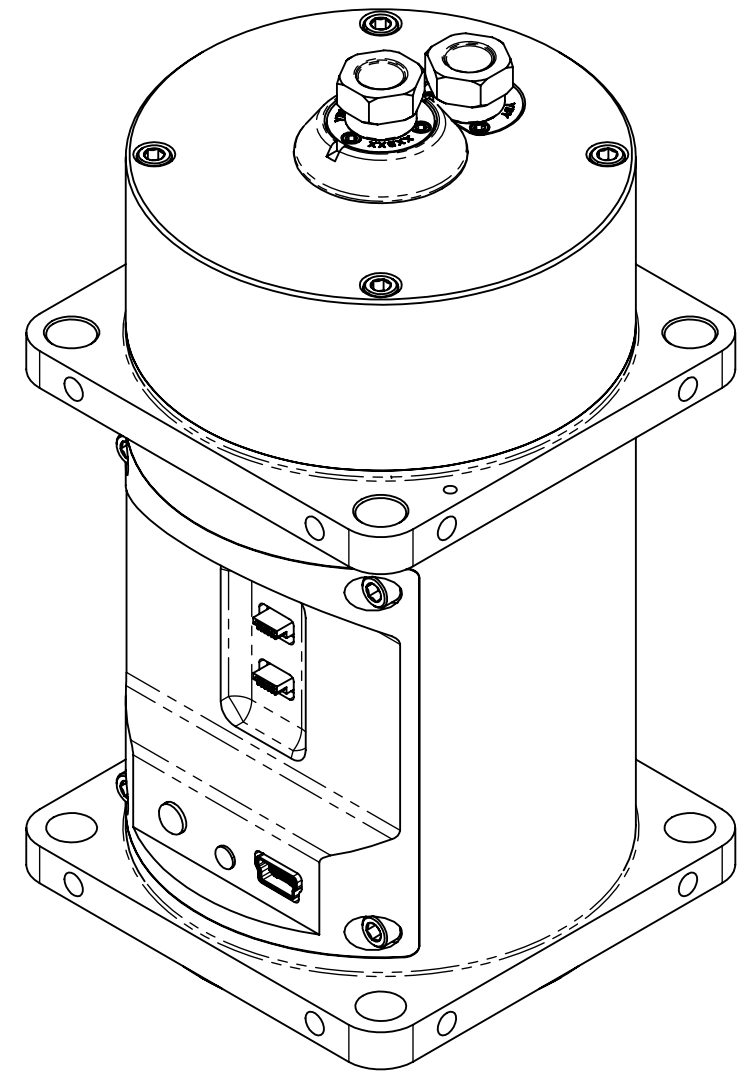

8 7 6 5 4 3 2 1

D
C
B
A

OMNETICS POLARIZED NANO
12 CONTACTS (2x PZN-12)