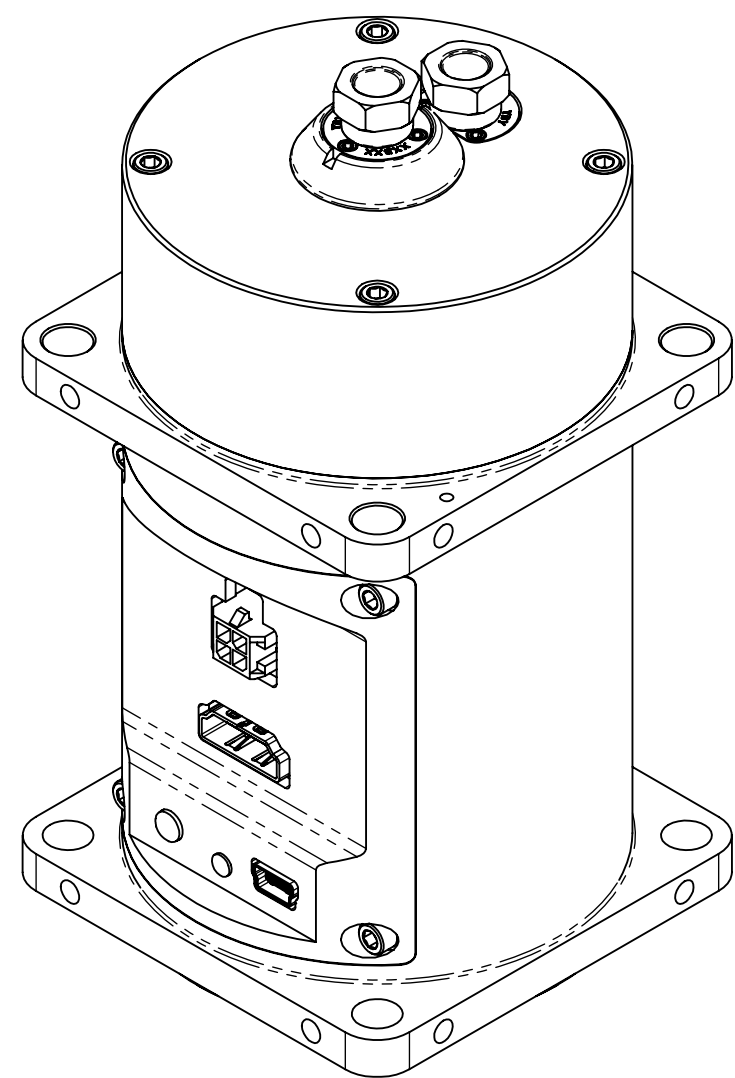

DO NOT SCALE DRAWING

TITLE:
**AFRJ 2x2
FIBER CONNECTORIZED
AND PIGTAILED**

DWG. NO.
B330-201X-XXX

8 7 6 5 4 3 2 1

D
C
B
A

P. 3 OF 4

Dimensions in mm
For Information Purposes Only

PROPRIETARY
THE INFORMATION CONTAINED IN THIS DRAWING IS THE SOLE PROPERTY OF Doric Lenses Inc.. ANY REPRODUCTION IN PART OR AS A WHOLE WITHOUT THE WRITTEN PERMISSION OF Doric Lenses Inc. IS PROHIBITED.