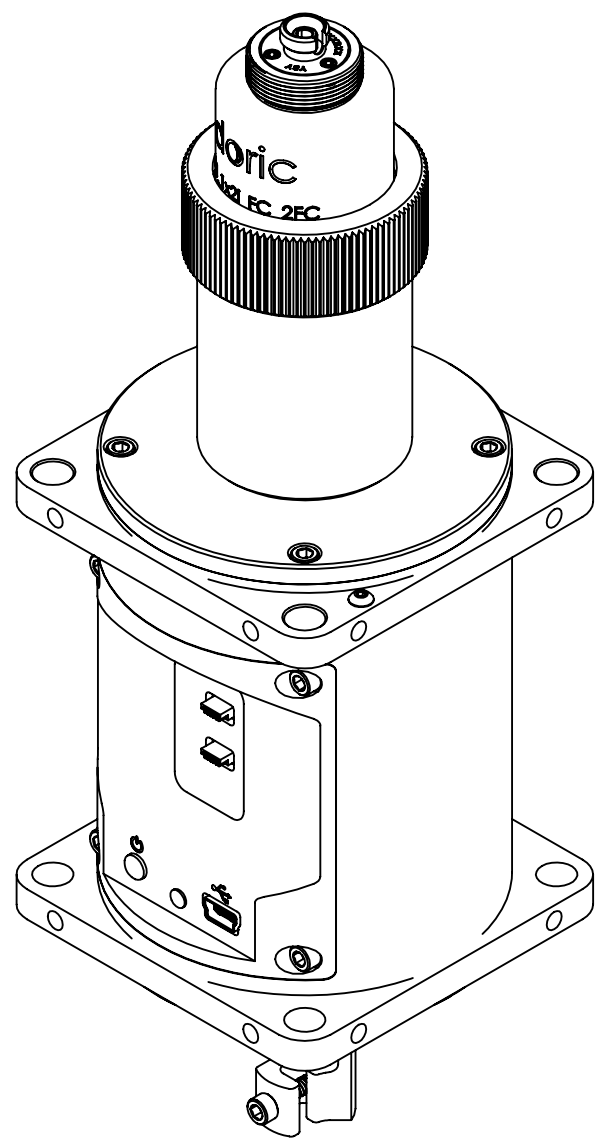

50.5

41.5

Ø 16.5

38.9

OMNETICS POLARIZED NANO
12 CONTACTS (2x PZN-12)

UNIVERSAL PATCH CORD HOLDER

OMNETICS POLARIZED NANO
12 CONTACTS (2x PZN-12)

P. 3 OF 5