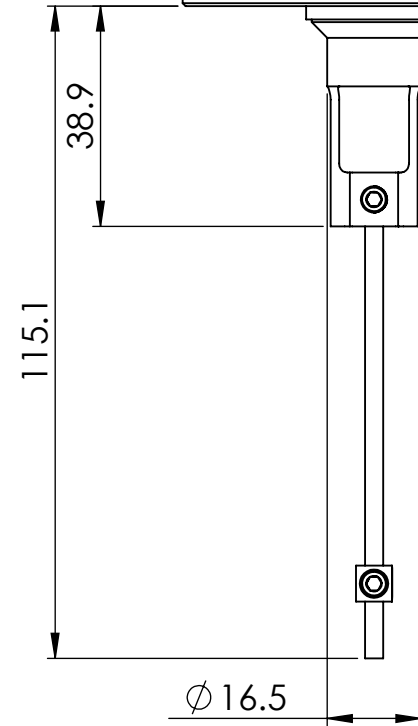

8 7 6 5 4 3 2 1

(12.7mm) HOLLOW CORE

OMNETICS POLARIZED NANO
12 CONTACTS (2x PZN-12)

UNIVERSAL PATCH CORD HOLDER

OMNETICS POLARIZED NANO
12 CONTACTS (2x PZN-12)

P. 5 OF 5

doric

357 rue Franquet, Quebec, QC
G1P 4N7, Canada;
Tel: 418 877 5600;
doriclenses.com;

Dimensions in mm
For Information Purposes Only

PROPRIETARY
THE INFORMATION CONTAINED IN THIS DRAWING
IS THE SOLE PROPERTY OF **Doric Lenses Inc.**
ANY REPRODUCTION IN PART OR AS A WHOLE
WITHOUT THE WRITTEN PERMISSION OF
Doric Lenses Inc. IS PROHIBITED.

DO NOT SCALE DRAWING

TITLE:

ASSISTED ELECTRICAL ROTARY JOINTS

DWG. NO.

AERJ_24_OMNETICS

8 7 6 5 4 3 2 1

D
C
B
A

D
C
B
A