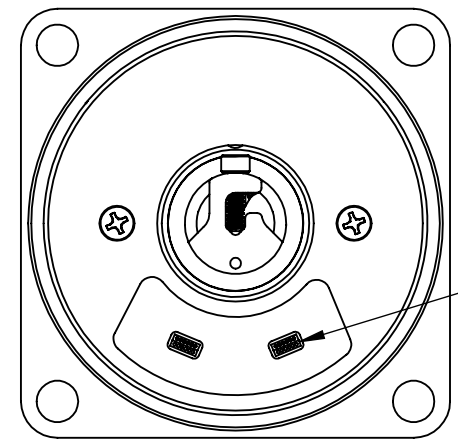

50.5

41.5

Ø 16.5

38.9

OMNETICS POLARIZED NANO
12 CONTACTS (2x PZN-12)

UNIVERSAL PATCH CORD HOLDER

OMNETICS POLARIZED NANO
12 CONTACTS (2x PZN-12)

P. 3 OF 5