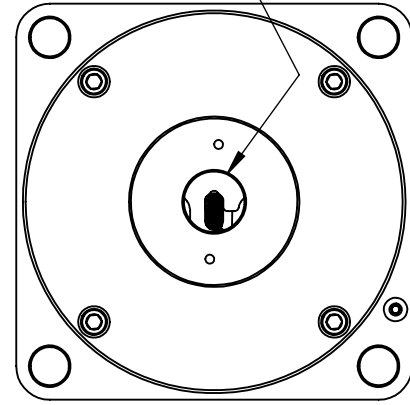

DO NOT SCALE DRAWING

TITLE:
**ASSISTED FIBER-OPTIC &
ELECTRIC ROTARY JOINTS**

DWG. NO.
AHRJ-OE_1x1_24_HDMI

8 7 6 5 4 3 2 1

D
C
B
A

D
C
B
A

8 7 6 5 4 3 2 1

(12.7mm) HOLLOW CORE