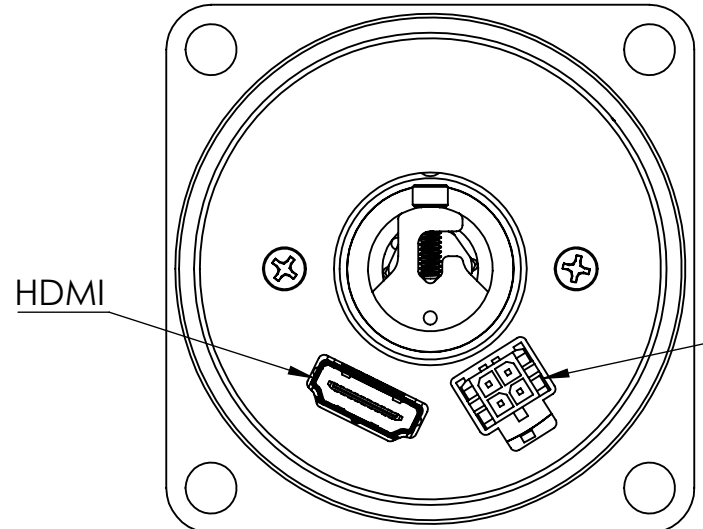

25.6

16.9

MOLEX MICRO-FIT 3.0 DUAL ROW
4 CONTACTS CONNECTOR

HDMI

UNIVERSAL PATCH CORD HOLDER

38.9

Ø16.5

HDMI