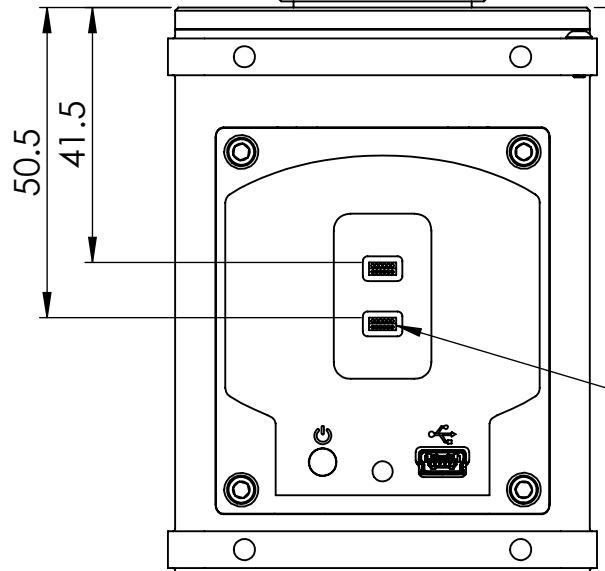

DO NOT SCALE DRAWING

TITLE:
**PIGTAILED ASSISTED FIBER-OPTIC &
 ELECTRIC ROTARY JOINT**

DWG. NO.
AHRJ-OE

A

8 7 6 5 4 3 2 1

1x2i ROTARY JOINT
PRE-ASSEMBLED AT FACTORY

40

83.9

50.5

41.5

Ø 16.5

38.9

OMNETICS POLARIZED NANO
12 CONTACTS (2x PZN-12)

UNIVERSAL PATCH CORD HOLDER

OMNETICS POLARIZED NANO
12 CONTACTS (2x PZN-12)

P. 3 OF 5