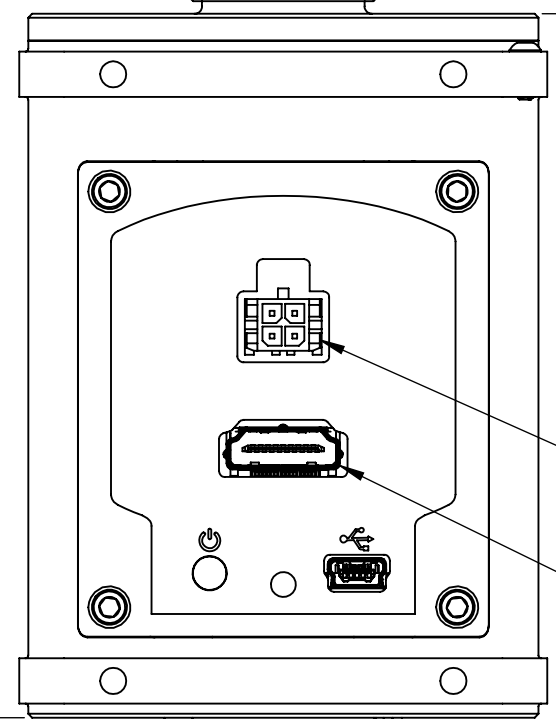

DO NOT SCALE DRAWING

TITLE:
ASSISTED 1X2 FIBER-OPTIC &
ELECTRIC ROTARY JOINT

DWG. NO.
AHRJ-OE_1x2

8 7 6 5 4 3 2 1

D
C
B
A

D
C
B
A

8 7 6 5 4 3 2 1

1x1 ROTARY JOINT
PRE-ASSEMBLED AT FACTORY

25.6

16.9

MOLEX MICRO-FIT 3.0 DUAL ROW
4 CONTACTS CONNECTOR

HDMI

UNIVERSAL PATCH CORD HOLDER

38.9

Ø16.5

HDMI