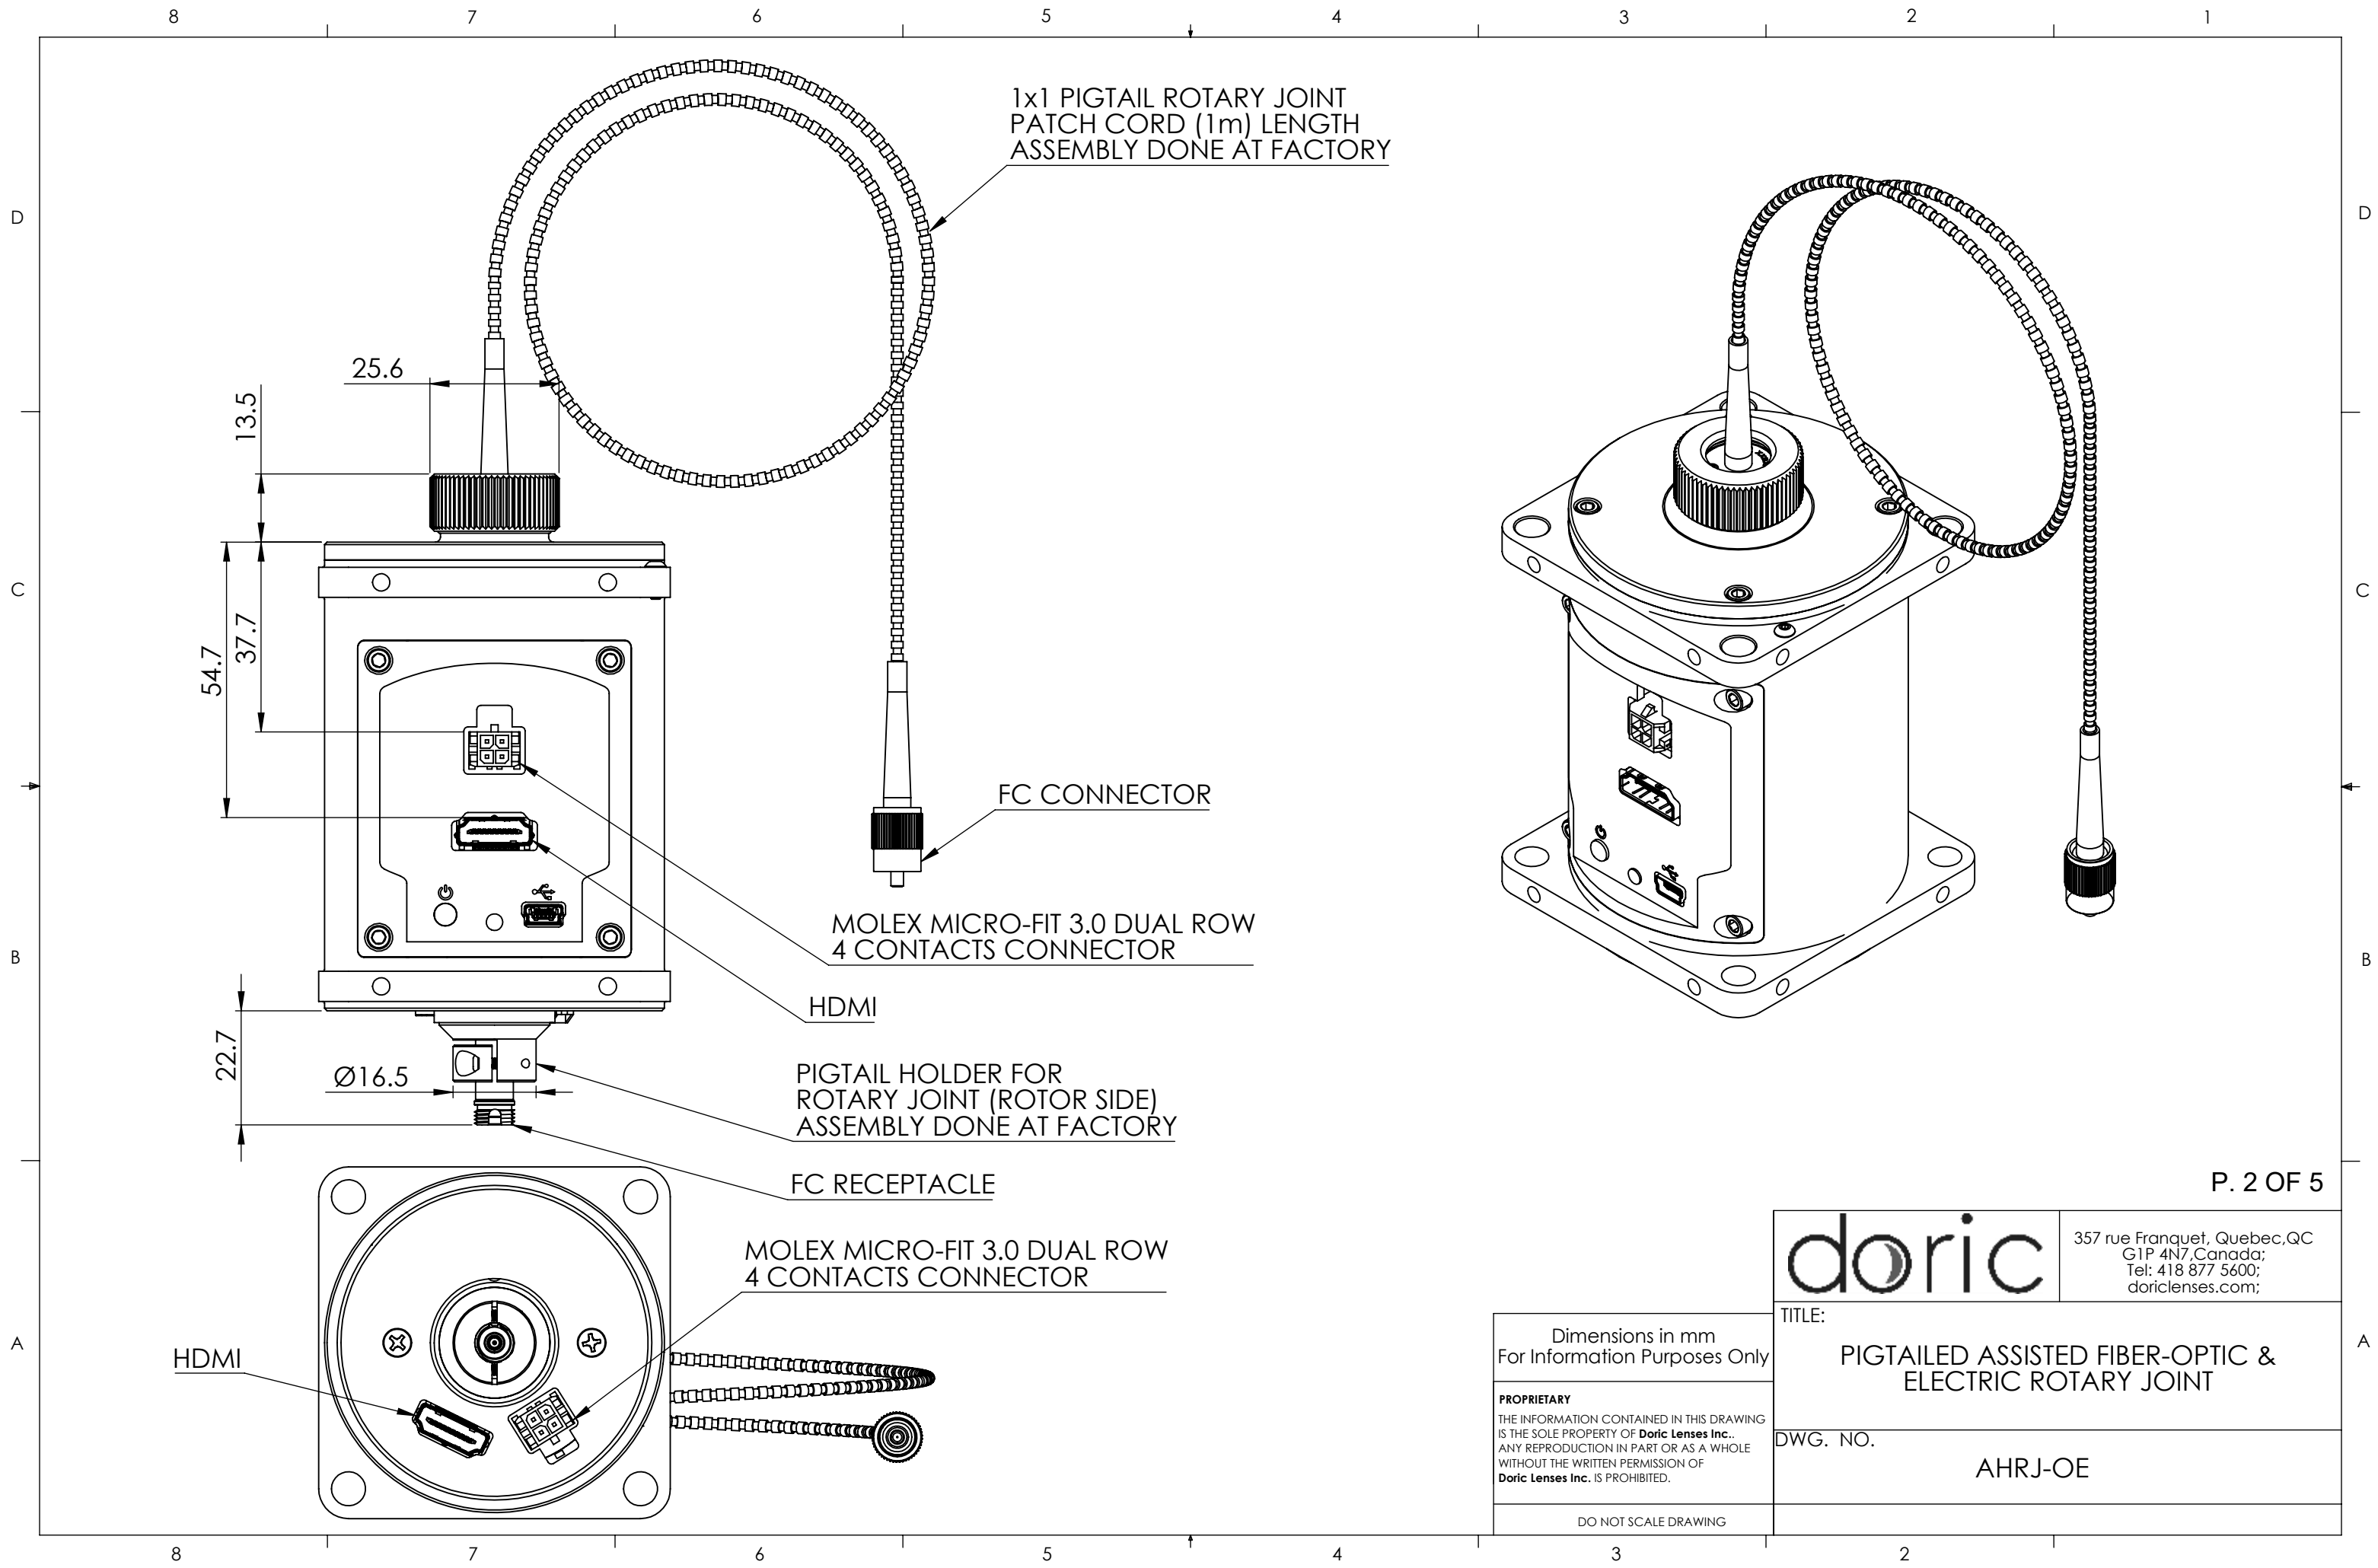

doric 357 rue Franquet, Quebec, QC
G1P 4N7, Canada;
Tel: 418 877 5600;
doriclenses.com;

Dimensions in mm
For Information Purposes Only

PROPRIETARY
THE INFORMATION CONTAINED IN THIS DRAWING
IS THE SOLE PROPERTY OF Doric Lenses Inc..
ANY REPRODUCTION IN PART OR AS A WHOLE
WITHOUT THE WRITTEN PERMISSION OF
Doric Lenses Inc. IS PROHIBITED.

DO NOT SCALE DRAWING

TITLE:
**PIGTAILED ASSISTED FIBER-OPTIC &
ELECTRIC ROTARY JOINT**

DWG. NO.
AHRJ-OE

A