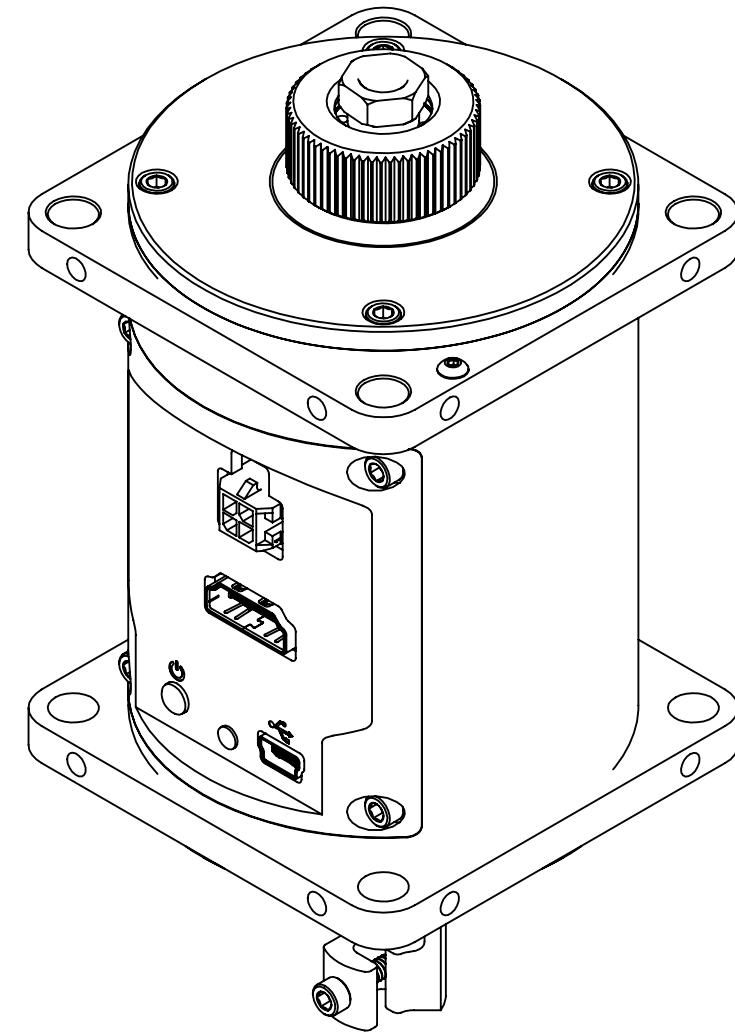

25.6

16.9

MOLEX MICRO-FIT 3.0 DUAL ROW
4 CONTACTS CONNECTOR

HDMI

UNIVERSAL PATCH CORD HOLDER

38.9

Ø16.5

HDMI