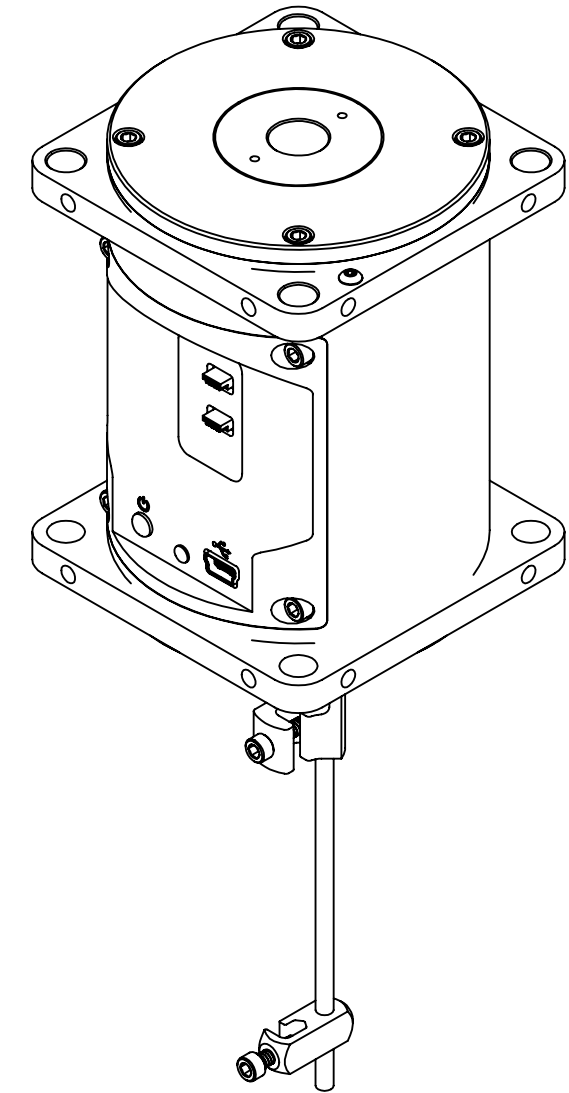

8 7 6 5 4 3 2 1

(12.7mm) HOLLOW CORE

OMNETICS POLARIZED NANO
12 CONTACTS (2x PZN-12)

UNIVERSAL PATCH CORD HOLDER

OMNETICS POLARIZED NANO
12 CONTACTS (2x PZN-12)

P. 5 OF 5

doric

357 rue Franquet, Quebec, QC
G1P 4N7, Canada;
Tel: 418 877 5600;
doriclenses.com;

Dimensions in mm
For Information Purposes Only

PROPRIETARY
THE INFORMATION CONTAINED IN THIS DRAWING
IS THE SOLE PROPERTY OF **Doric Lenses Inc.**
ANY REPRODUCTION IN PART OR AS A WHOLE
WITHOUT THE WRITTEN PERMISSION OF
Doric Lenses Inc. IS PROHIBITED.

DO NOT SCALE DRAWING

TITLE:

ASSISTED ELECTRICAL ROTARY JOINTS

DWG. NO.

AERJ_24_OMNETICS

8 7 6 5 4 3 2 1

D
C
B
A

D
C
B
A