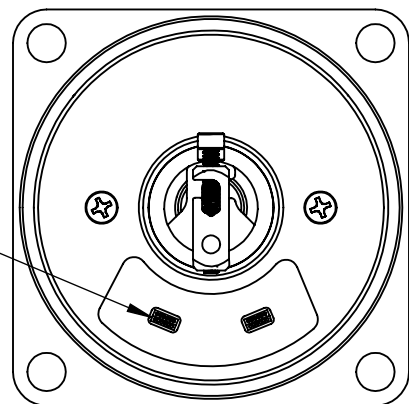

DO NOT SCALE DRAWING

TITLE:
**ASSISTED FIBER-OPTIC &
ELECTRIC ROTARY JOINTS**

DWG. NO.
AHRJ-OE_1x1_24_HDMI

8 7 6 5 4 3 2 1

D
C
B
A

D
C
B
A

8 7 6 5 4 3 2 1

(12.7mm) HOLLOW CORE

TOP VIEW

OMNETICS POLARIZED NANO
12 CONTACTS (2x PZN-12)

UNIVERSAL PATCH CORD HOLDER

OMNETICS POLARIZED NANO
12 CONTACTS (2x PZN-12)

P. 5 OF 5

doric

357 rue Franquet, Quebec, QC
G1P 4N7, Canada;
Tel: 418 877 5600;
doriclenses.com;

Dimensions in mm
For Information Purposes Only

PROPRIETARY
THE INFORMATION CONTAINED IN THIS DRAWING
IS THE SOLE PROPERTY OF **Doric Lenses Inc.**
ANY REPRODUCTION IN PART OR AS A WHOLE
WITHOUT THE WRITTEN PERMISSION OF
Doric Lenses Inc. IS PROHIBITED.