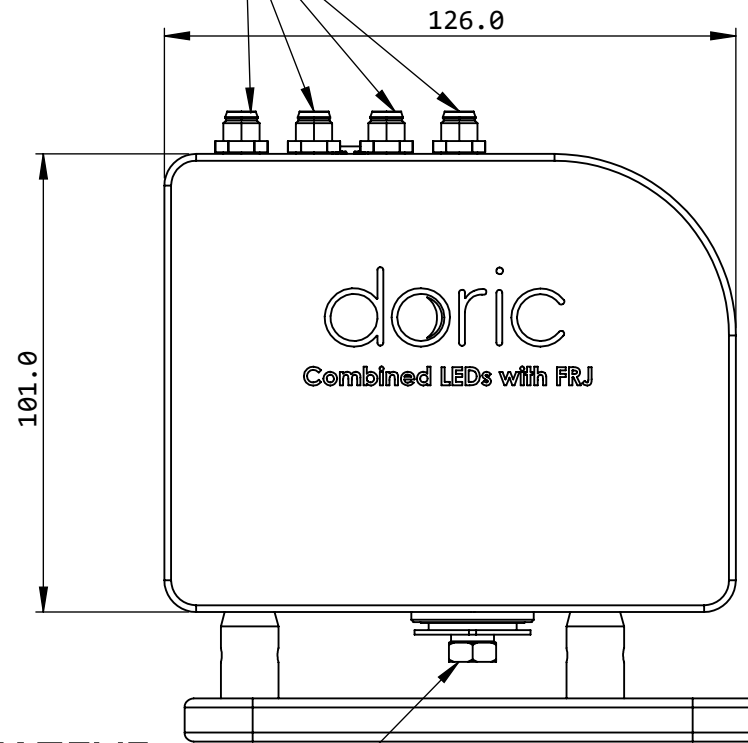

ELECTRICAL CONNECTORS M8

ROTATIVE CONNECTOR FC

Ø7.1

USB PORT

AIR EXHAUSTES

AIR INTAKES

Dimensions in mm
For Information Purposes Only

PROPRIETARY
THE INFORMATION CONTAINED IN THIS DRAWING IS THE SOLE PROPERTY OF Doric Lenses Inc.. ANY REPRODUCTION IN PART OR AS A WHOLE WITHOUT THE WRITTEN PERMISSION OF Doric Lenses Inc. IS PROHIBITED.

DO NOT SCALE DRAWING

doric

357 rue Franquet, Quebec, QC
G1P 4N7, Canada;
Tel: 418 877 5600;
doriclenses.com;

TITLE:

LEDJR4_w1/w2/w3/w4

DWG. NO.

D430-3401-000

29-3-2019