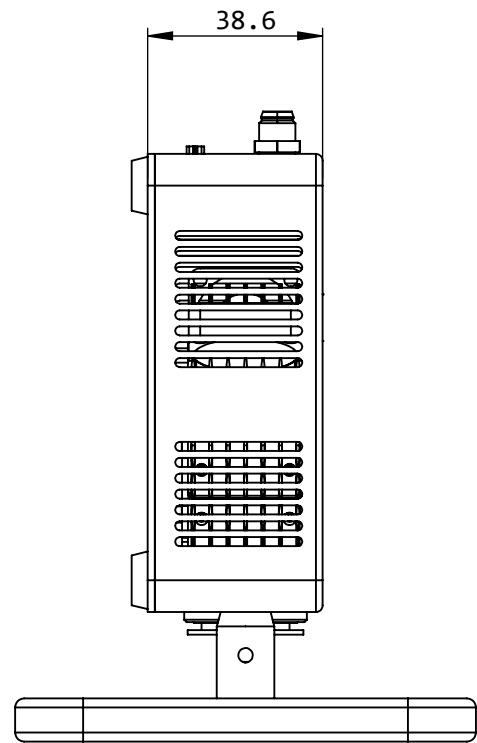

ELECTRICAL CONNECTORS M8

ROTATIVE CONNECTOR FC

Ø7.1

USB PORT

AIR EXHAUSTES

AIR INTAKES

Dimensions in mm
For Information Purposes Only

PROPRIETARY
THE INFORMATION CONTAINED IN THIS DRAWING IS THE SOLE PROPERTY OF Doric Lenses Inc.. ANY REPRODUCTION IN PART OR AS A WHOLE WITHOUT THE WRITTEN PERMISSION OF Doric Lenses Inc. IS PROHIBITED.