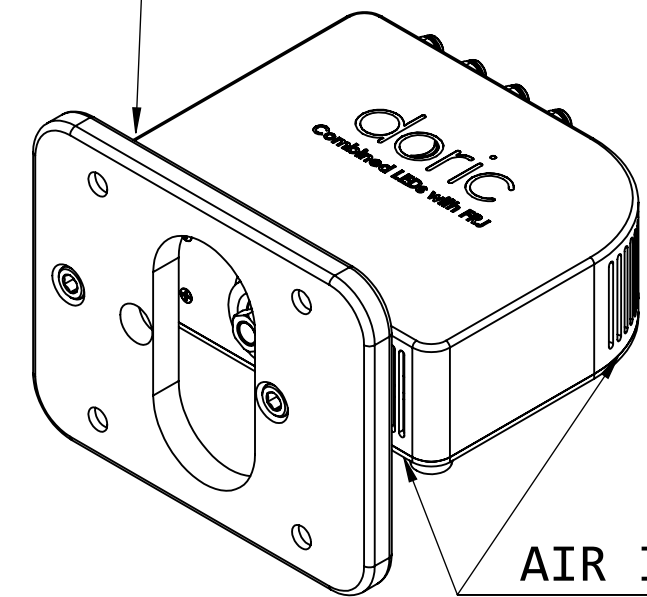

ELECTRICAL CONNECTORS M8

ROTATIVE CONNECTOR FC

Ø7.1

USB PORT

AIR EXHAUSTES

AIR INTAKES

Dimensions in mm
For Information Purposes Only

PROPRIETARY
THE INFORMATION CONTAINED IN THIS DRAWING IS THE SOLE PROPERTY OF Doric Lenses Inc.. ANY REPRODUCTION IN PART OR AS A WHOLE WITHOUT THE WRITTEN PERMISSION OF Doric Lenses Inc. IS PROHIBITED.