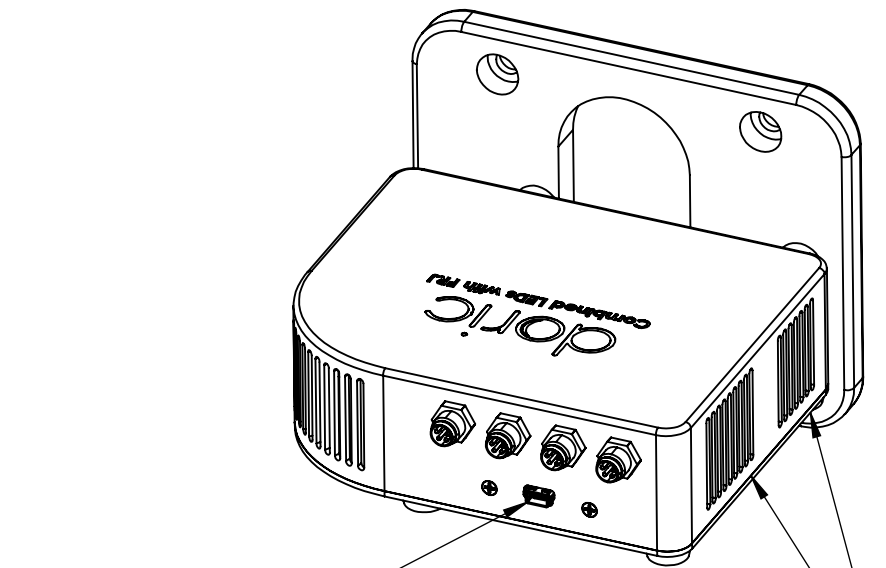

ELECTRICAL CONNECTORS M8

ROTATIVE CONNECTOR FC

Ø7.1

USB PORT

AIR EXHAUSTES

AIR INTAKES

Dimensions in mm
For Information Purposes Only

PROPRIETARY
THE INFORMATION CONTAINED IN THIS DRAWING IS THE SOLE PROPERTY OF Doric Lenses Inc.. ANY REPRODUCTION IN PART OR AS A WHOLE WITHOUT THE WRITTEN PERMISSION OF Doric Lenses Inc. IS PROHIBITED.