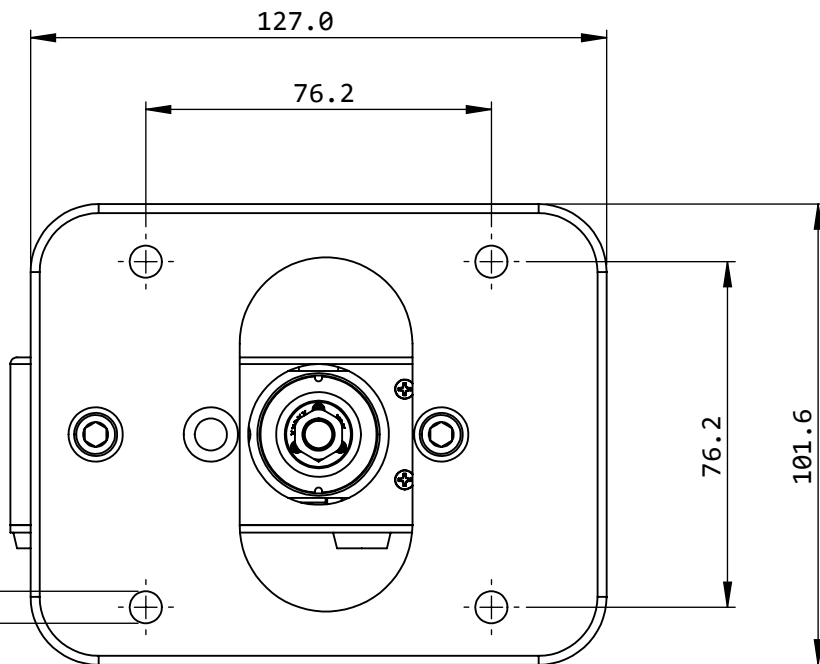

ELECTRICAL CONNECTORS M8

ROTATIVE CONNECTOR FC

Ø7.1

USB PORT

AIR EXHAUSTES

AIR INTAKES

Dimensions in mm
For Information Purposes Only

PROPRIETARY
THE INFORMATION CONTAINED IN THIS DRAWING IS THE SOLE PROPERTY OF Doric Lenses Inc.. ANY REPRODUCTION IN PART OR AS A WHOLE WITHOUT THE WRITTEN PERMISSION OF Doric Lenses Inc. IS PROHIBITED.

DO NOT SCALE DRAWING

doric

357 rue Franquet, Quebec, QC
G1P 4N7, Canada;
Tel: 418 877 5600;
doriclenses.com;

TITLE:

LEDJR4_w1/w2/w3/w4

DWG. NO.

D430-3401-000

29-3-2019