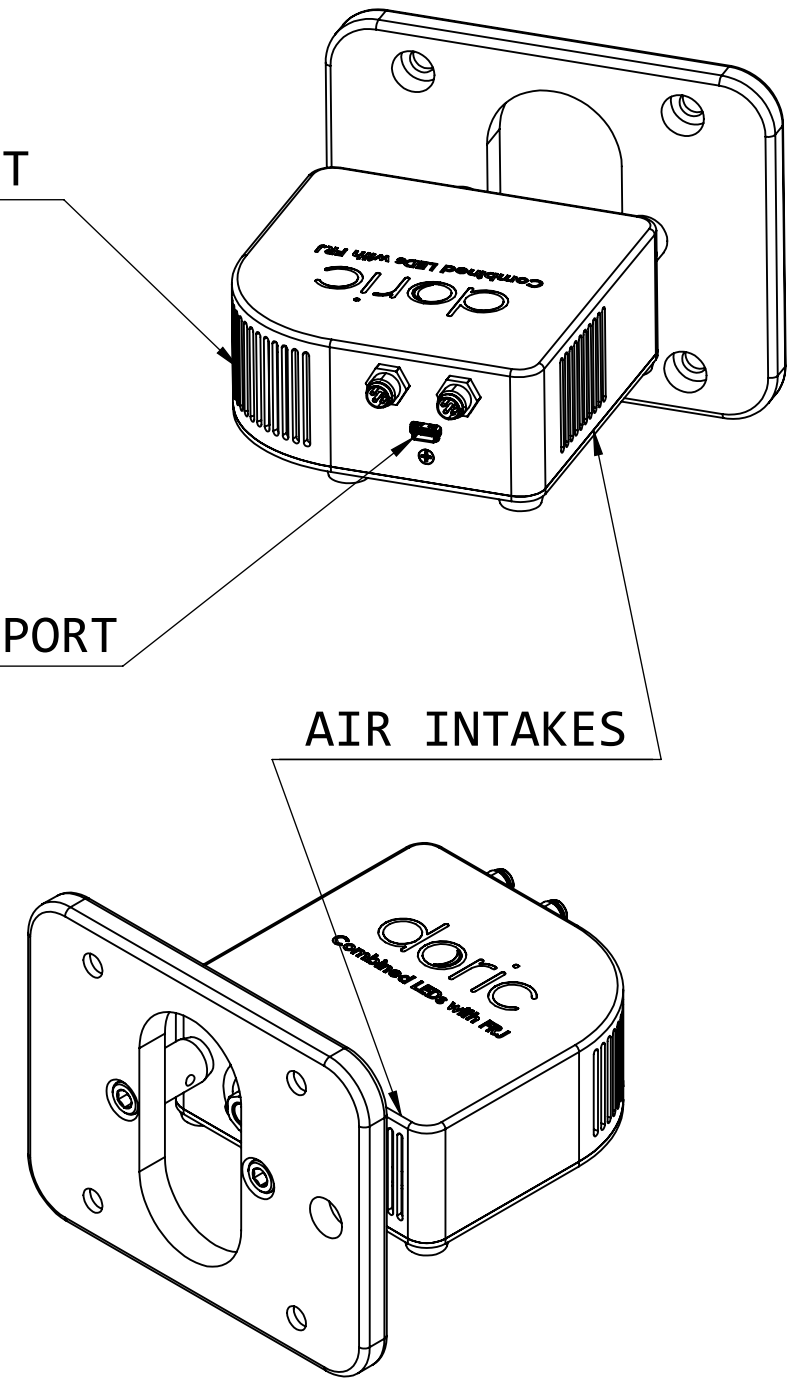

ELECTRICAL CONNECTORS M8

AIR EXHAUST

USB PORT

AIR INTAKES

Dimensions in mm
For Information Purposes Only

PROPRIETARY
THE INFORMATION CONTAINED IN THIS DRAWING IS THE SOLE PROPERTY OF Doric Lenses Inc.. ANY REPRODUCTION IN PART OR AS A WHOLE WITHOUT THE WRITTEN PERMISSION OF Doric Lenses Inc. IS PROHIBITED.