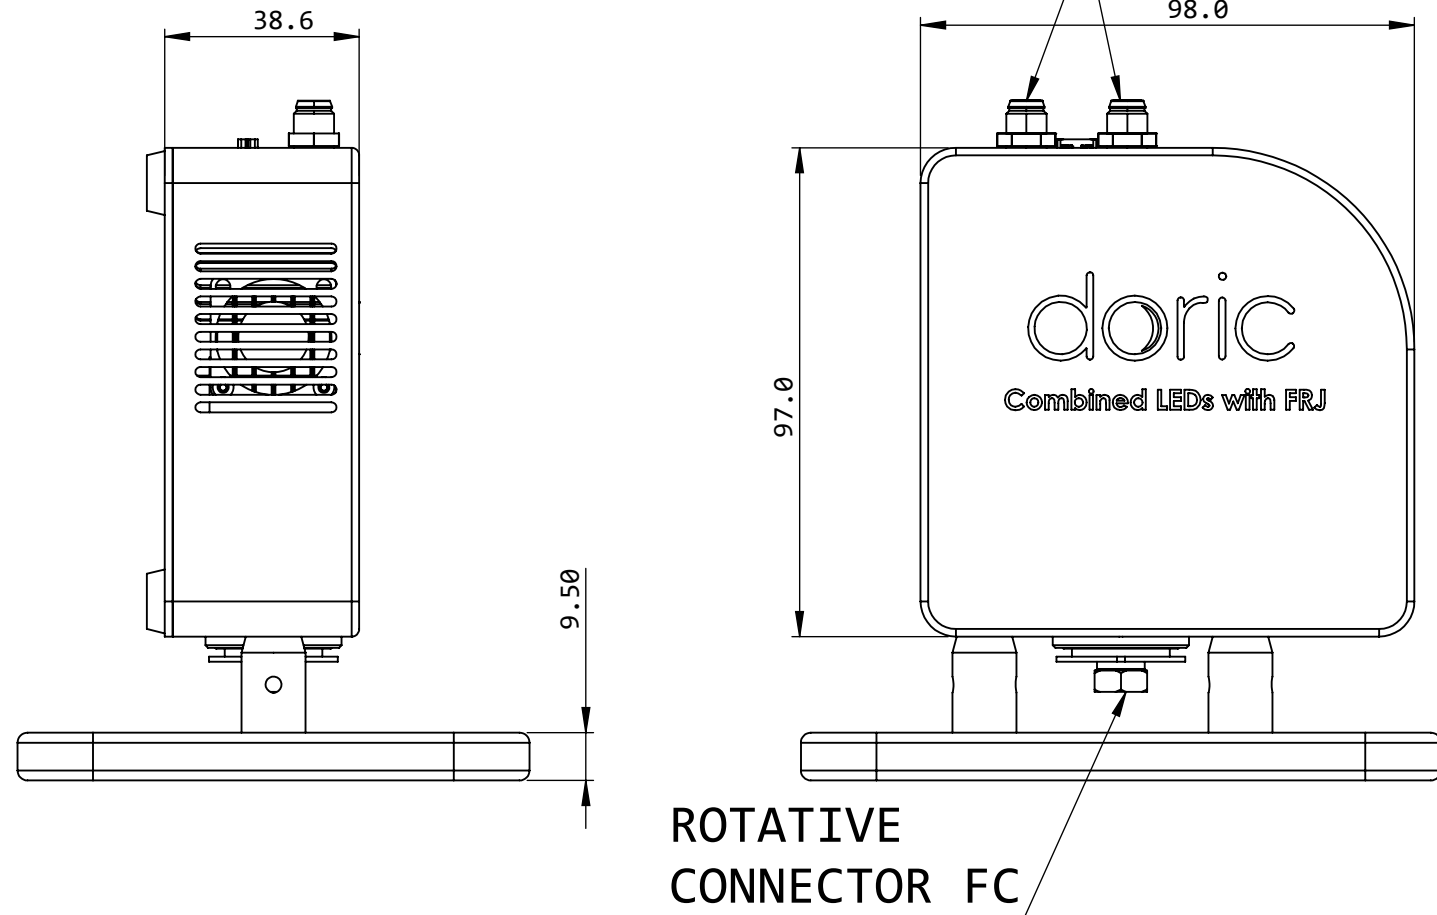

ELECTRICAL CONNECTORS M8

AIR EXHAUST

USB PORT

AIR INTAKES

Dimensions in mm
For Information Purposes Only

PROPRIETARY
THE INFORMATION CONTAINED IN THIS DRAWING IS THE SOLE PROPERTY OF Doric Lenses Inc.. ANY REPRODUCTION IN PART OR AS A WHOLE WITHOUT THE WRITTEN PERMISSION OF Doric Lenses Inc. IS PROHIBITED.

DO NOT SCALE DRAWING

doric	357 rue Franquet, Quebec, QC G1P 4N7, Canada; Tel: 418 877 5600; doriclenses.com;
TITLE:	LEDJR2_w1/w2
DWG. NO.	D430-3201-000
	21-3-2019