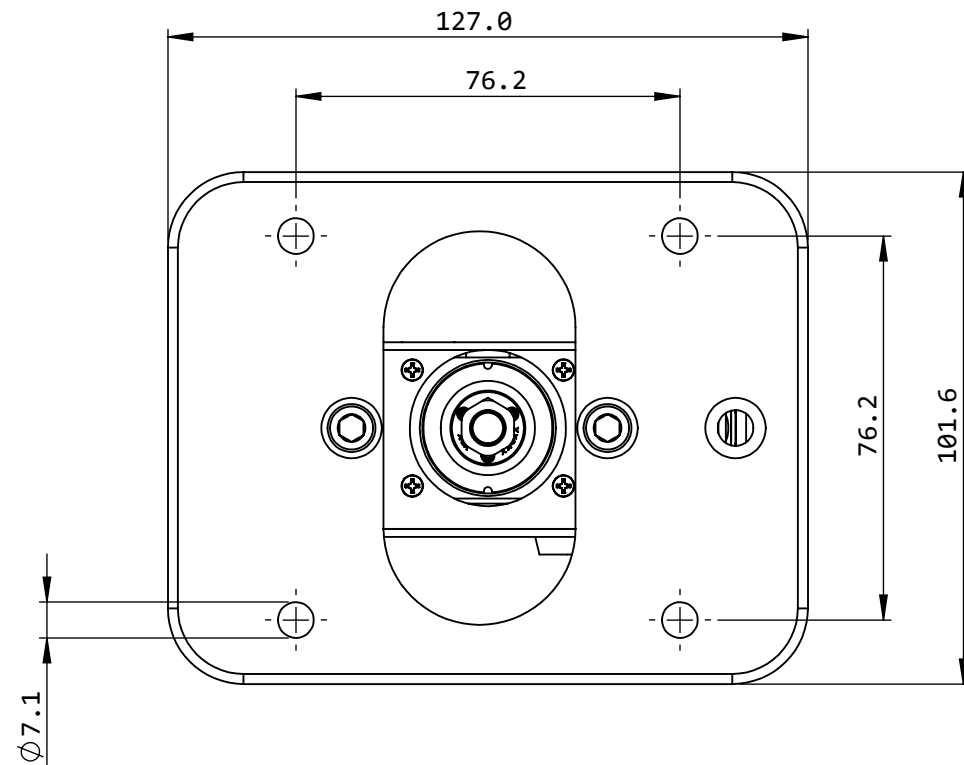

ELECTRICAL CONNECTORS M8

AIR EXHAUST

USB PORT

AIR INTAKES

Dimensions in mm
For Information Purposes Only

PROPRIETARY
THE INFORMATION CONTAINED IN THIS DRAWING IS THE SOLE PROPERTY OF Doric Lenses Inc.. ANY REPRODUCTION IN PART OR AS A WHOLE WITHOUT THE WRITTEN PERMISSION OF Doric Lenses Inc. IS PROHIBITED.

DO NOT SCALE DRAWING

doric	357 rue Franquet, Quebec, QC G1P 4N7, Canada; Tel: 418 877 5600; doriclenses.com;
TITLE:	LEDJR2_w1/w2
DWG. NO.	D430-3201-000
	21-3-2019