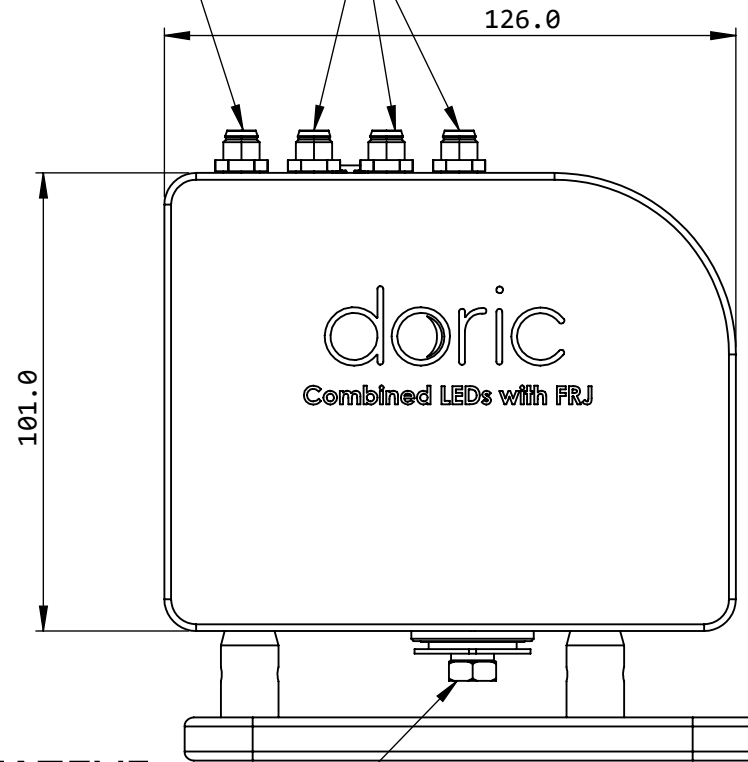

THIS CONNECTOR IS NOT USED

ELECTRICAL CONNECTORS M8

ROTATIVE CONNECTOR FC

USB PORT

AIR EXHAUSTES

AIR INTAKES

Dimensions in mm  
For Information Purposes Only

**PROPRIETARY**  
THE INFORMATION CONTAINED IN THIS DRAWING IS THE SOLE PROPERTY OF Doric Lenses Inc.. ANY REPRODUCTION IN PART OR AS A WHOLE WITHOUT THE WRITTEN PERMISSION OF Doric Lenses Inc. IS PROHIBITED.

DO NOT SCALE DRAWING

**doric**

357 rue Franquet, Quebec, QC  
G1P 4N7, Canada;  
Tel: 418 877 5600;  
doriclenses.com;

TITLE:

**LEDJR3\_w1/w2/w3**

DWG. NO.

**D430-3301-000**

29-3-2019