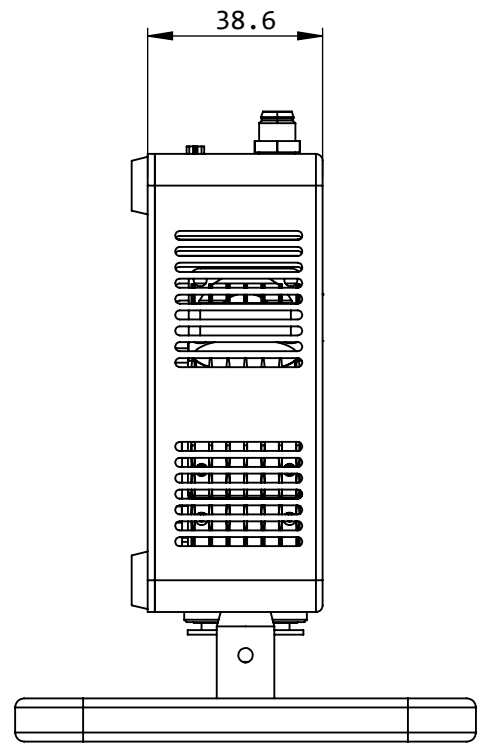

THIS CONNECTOR IS NOT USED

ELECTRICAL CONNECTORS M8

ROTATIVE CONNECTOR FC

USB PORT

AIR EXHAUSTES

AIR INTAKES

Dimensions in mm  
For Information Purposes Only

**PROPRIETARY**  
THE INFORMATION CONTAINED IN THIS DRAWING IS THE SOLE PROPERTY OF Doric Lenses Inc.. ANY REPRODUCTION IN PART OR AS A WHOLE WITHOUT THE WRITTEN PERMISSION OF Doric Lenses Inc. IS PROHIBITED.

DO NOT SCALE DRAWING

**doric**

357 rue Franquet, Quebec, QC  
G1P 4N7, Canada;  
Tel: 418 877 5600;  
doriclenses.com;

TITLE:

**LEDJR3\_w1/w2/w3**

DWG. NO.

**D430-3301-000**

29-3-2019