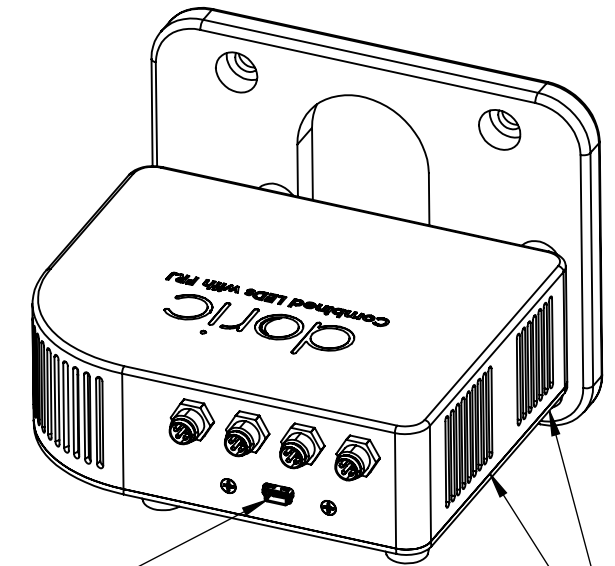

THIS CONNECTOR IS NOT USED

ELECTRICAL CONNECTORS M8

ROTATIVE CONNECTOR FC

USB PORT

AIR EXHAUSTES

AIR INTAKES

Dimensions in mm  
For Information Purposes Only

**PROPRIETARY**  
THE INFORMATION CONTAINED IN THIS DRAWING IS THE SOLE PROPERTY OF Doric Lenses Inc.. ANY REPRODUCTION IN PART OR AS A WHOLE WITHOUT THE WRITTEN PERMISSION OF Doric Lenses Inc. IS PROHIBITED.