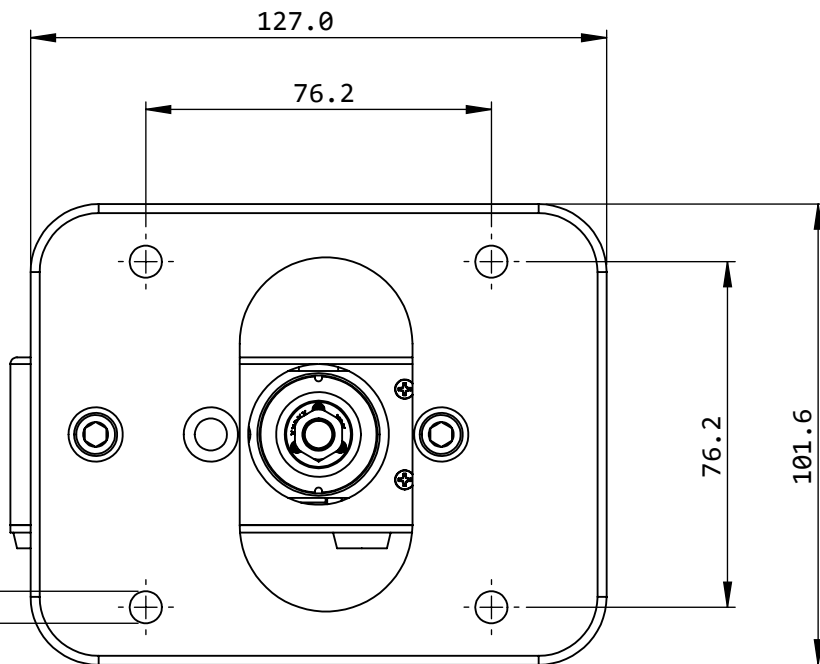

THIS CONNECTOR IS NOT USED

ELECTRICAL CONNECTORS M8

ROTATIVE CONNECTOR FC

USB PORT

AIR EXHAUSTES

AIR INTAKES

Dimensions in mm  
For Information Purposes Only

**PROPRIETARY**  
THE INFORMATION CONTAINED IN THIS DRAWING IS THE SOLE PROPERTY OF Doric Lenses Inc.. ANY REPRODUCTION IN PART OR AS A WHOLE WITHOUT THE WRITTEN PERMISSION OF Doric Lenses Inc. IS PROHIBITED.

DO NOT SCALE DRAWING

**doric**

357 rue Franquet, Quebec, QC  
G1P 4N7, Canada;  
Tel: 418 877 5600;  
doriclenses.com;

TITLE:

**LEDJR3\_w1/w2/w3**

DWG. NO.

**D430-3301-000**

29-3-2019