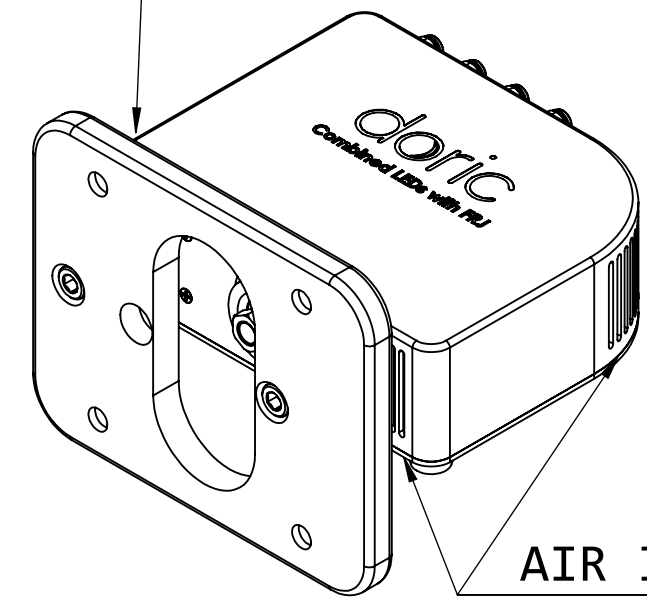

THIS CONNECTOR IS NOT USED

ELECTRICAL CONNECTORS M8

ROTATIVE CONNECTOR FC

USB PORT

AIR EXHAUSTES

AIR INTAKES

Dimensions in mm  
For Information Purposes Only

**PROPRIETARY**  
THE INFORMATION CONTAINED IN THIS DRAWING IS THE SOLE PROPERTY OF Doric Lenses Inc.. ANY REPRODUCTION IN PART OR AS A WHOLE WITHOUT THE WRITTEN PERMISSION OF Doric Lenses Inc. IS PROHIBITED.