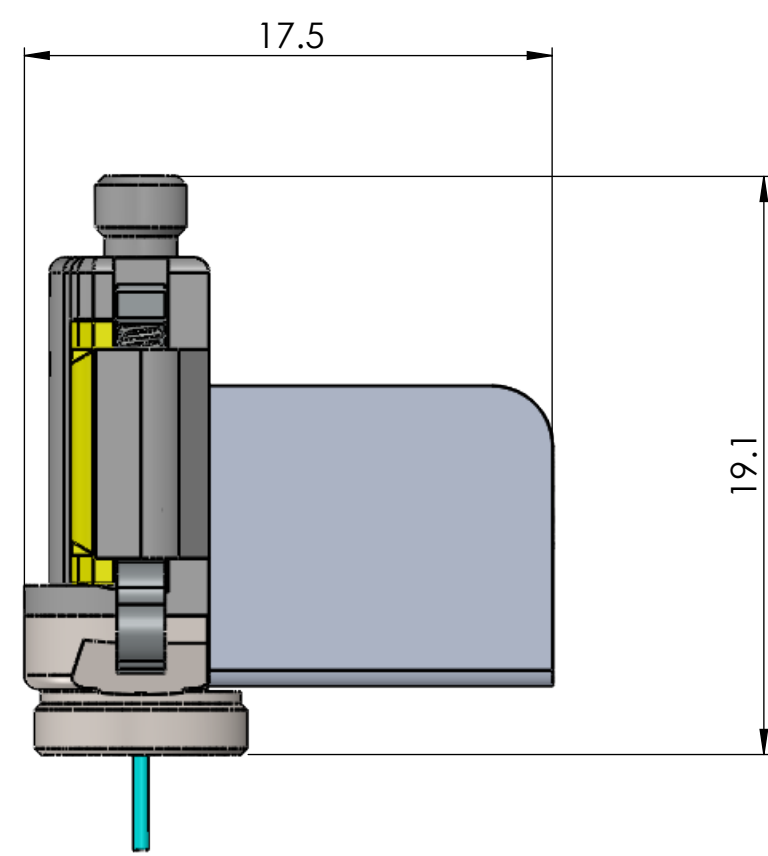

8 7 6 5 4 3 2 1

D
C
B
A

Dimensions in mm
For Information Purposes Only

PROPRIETARY
THE INFORMATION CONTAINED IN THIS DRAWING
IS THE SOLE PROPERTY OF Doric Lenses Inc..
ANY REPRODUCTION IN PART OR AS A WHOLE
WITHOUT THE WRITTEN PERMISSION OF
Doric Lenses Inc. IS PROHIBITED.

DO NOT SCALE DRAWING

	357 rue Franquet, Quebec, QC G1P 4N7, Canada; Tel: 418 877 5600; doriclenses.com;
TITLE:	DSMB_2-L
DWG. NO.	B350-11xx
	23-5-2018

8 7 6 5 4 3 2 1

D
C
B
A