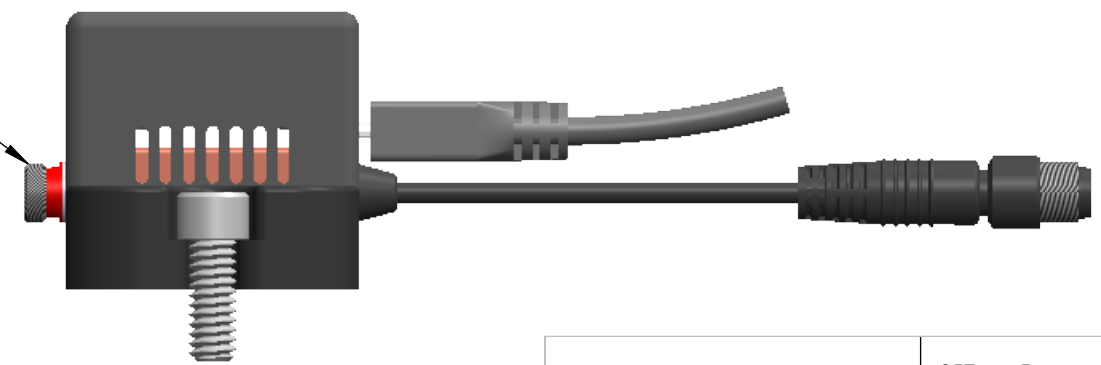

8 7 6 5 4 3 2 1

D  
C  
B  
A

D  
C  
B  
A

FC CONNECTOR

Dimensions in mm  
For Information Purposes Only

PROPRIETARY  
THE INFORMATION CONTAINED IN THIS DRAWING  
IS THE SOLE PROPERTY OF Doric Lenses Inc..  
ANY REPRODUCTION IN PART OR AS A WHOLE  
WITHOUT THE WRITTEN PERMISSION OF  
Doric Lenses Inc. IS PROHIBITED.