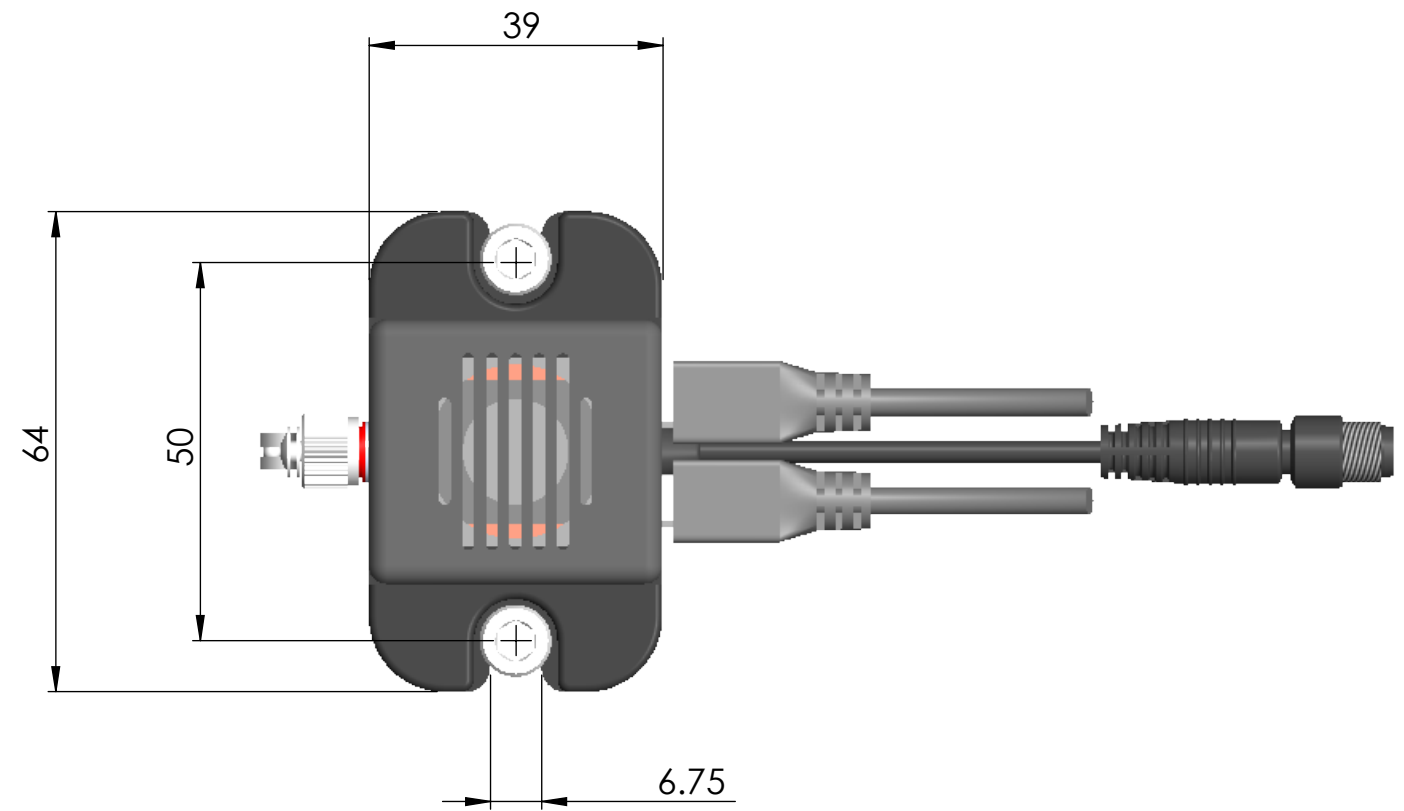

8 7 6 5 4 3 2 1

D  
C  
B  
A

D  
C  
B  
A

FC CONNECTOR

Dimensions in mm  
For Information Purposes Only

PROPRIETARY  
THE INFORMATION CONTAINED IN THIS DRAWING  
IS THE SOLE PROPERTY OF Doric Lenses Inc..  
ANY REPRODUCTION IN PART OR AS A WHOLE  
WITHOUT THE WRITTEN PERMISSION OF  
Doric Lenses Inc. IS PROHIBITED.

DO NOT SCALE DRAWING

357 rue Franquet, Quebec, QC  
G1P 4N7, Canada;  
Tel: 418 877 5600;  
doriclenses.com;

TITLE:	CLED
DWG. NO.	D420-XXXX-001
	2019-02-20

8 7 6 5 4 3 2 1