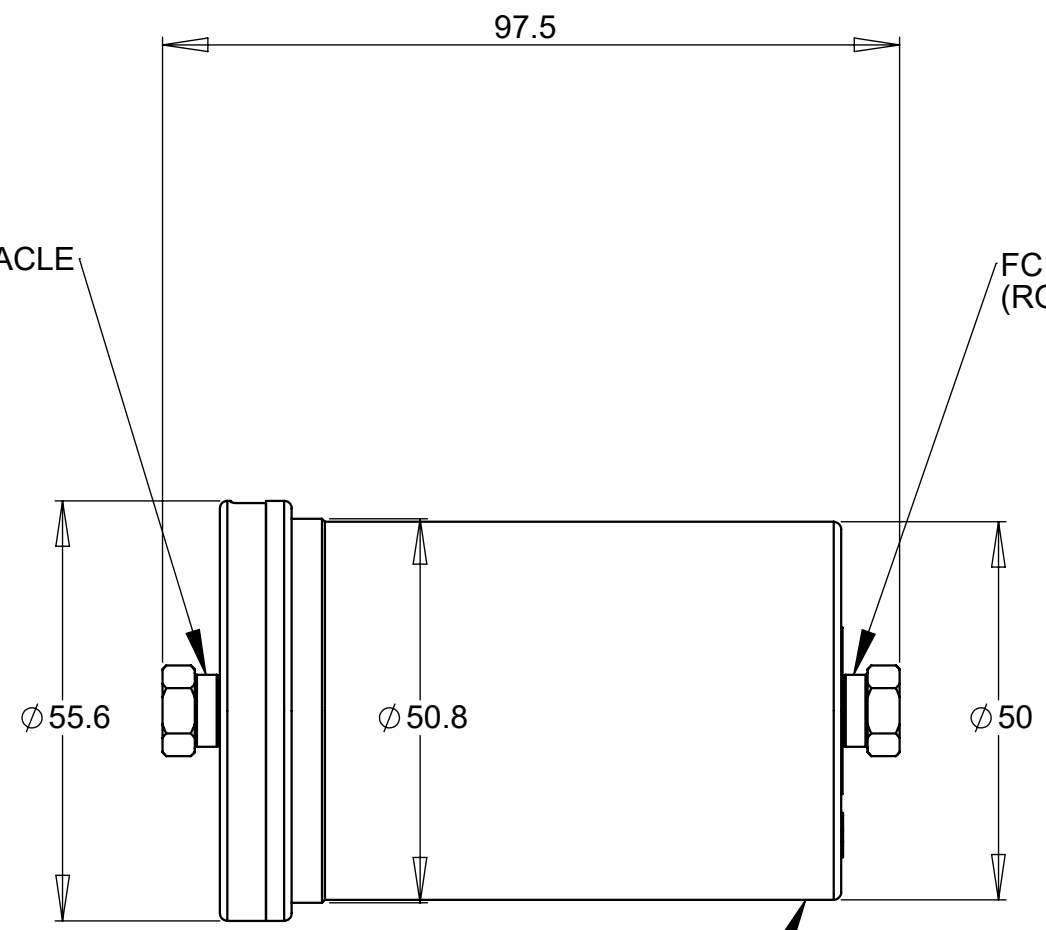

A

#2-56 HOLE FOR GROUND

ELECTRICAL CONNECTOR

FC RECEPTACLE

FC RECEPTACLE (ROTATIVE)

STATOR

ROTOR ASSISTED

ELECTRICAL CONNECTOR