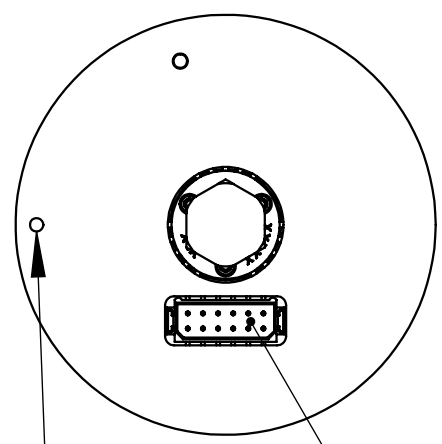

A

#2-56 HOLE FOR GROUND

ELECTRICAL CONNECTOR

FC RECEPTACLE

FC RECEPTACLE (ROTATIVE)

STATOR

ROTOR ASSISTED

ELECTRICAL CONNECTOR