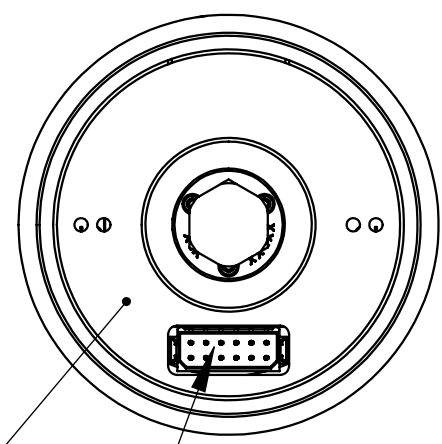

A

#2-56 HOLE FOR GROUND

ELECTRICAL CONNECTOR

FC RECEPTACLE

FC RECEPTACLE (ROTATIVE)

STATOR

ROTOR ASSISTED

ELECTRICAL CONNECTOR

Dimensions in mm  
For Information Purposes Only

PROPRIETARY  
THE INFORMATION CONTAINED IN THIS DRAWING  
IS THE SOLE PROPERTY OF Doric Lenses Inc..  
ANY REPRODUCTION IN PART OR AS A WHOLE  
WITHOUT THE WRITTEN PERMISSION OF  
Doric Lenses Inc. IS PROHIBITED.