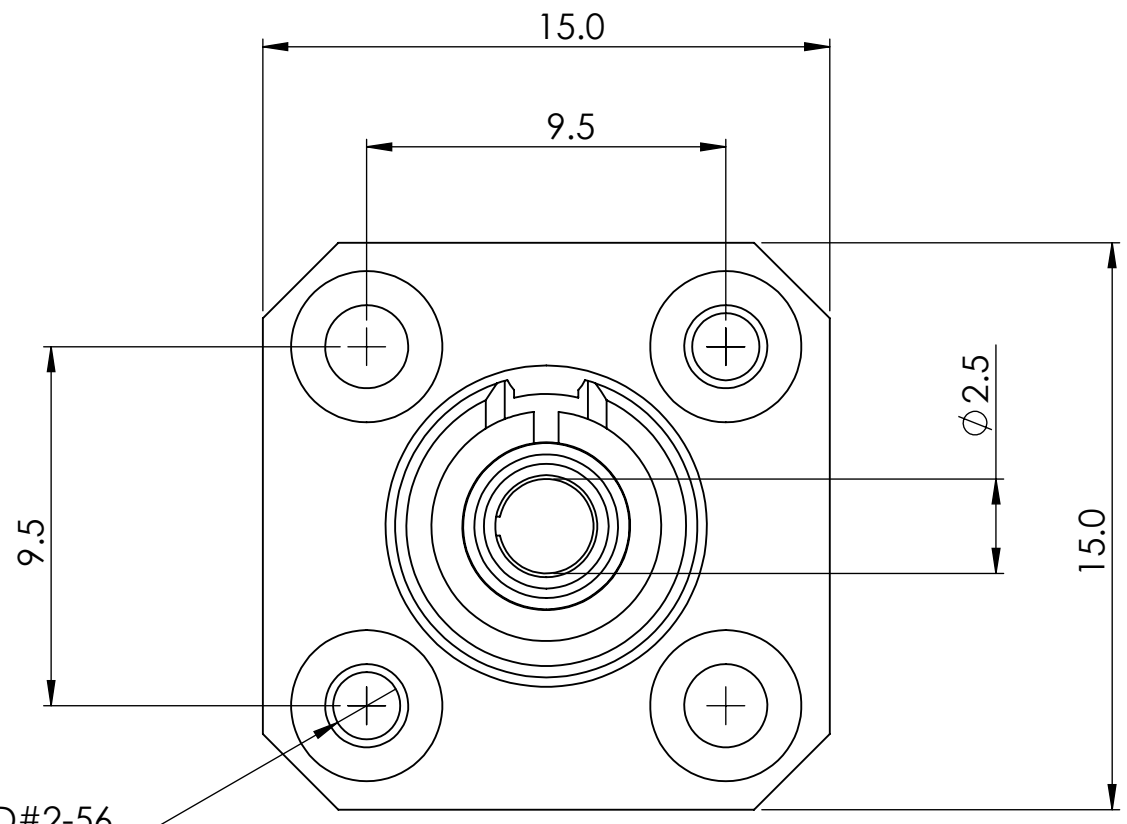

A

Dimensions in mm
For Information Purposes Only

PROPRIETARY
THE INFORMATION CONTAINED IN THIS DRAWING IS THE SOLE PROPERTY OF Doric Lenses Inc.. ANY REPRODUCTION IN PART OR AS A WHOLE WITHOUT THE WRITTEN PERMISSION OF Doric Lenses Inc. IS PROHIBITED.

DO NOT SCALE DRAWING

	357 rue Franquet, Quebec, QC G1P 4N7, Canada; Tel: 418 877 5600; doriclenses.com;
TITLE:	ADAPTER_FC
DWG. NO.	F210-3051
	08/11/2017

8 7 6 5 4 3 2 1