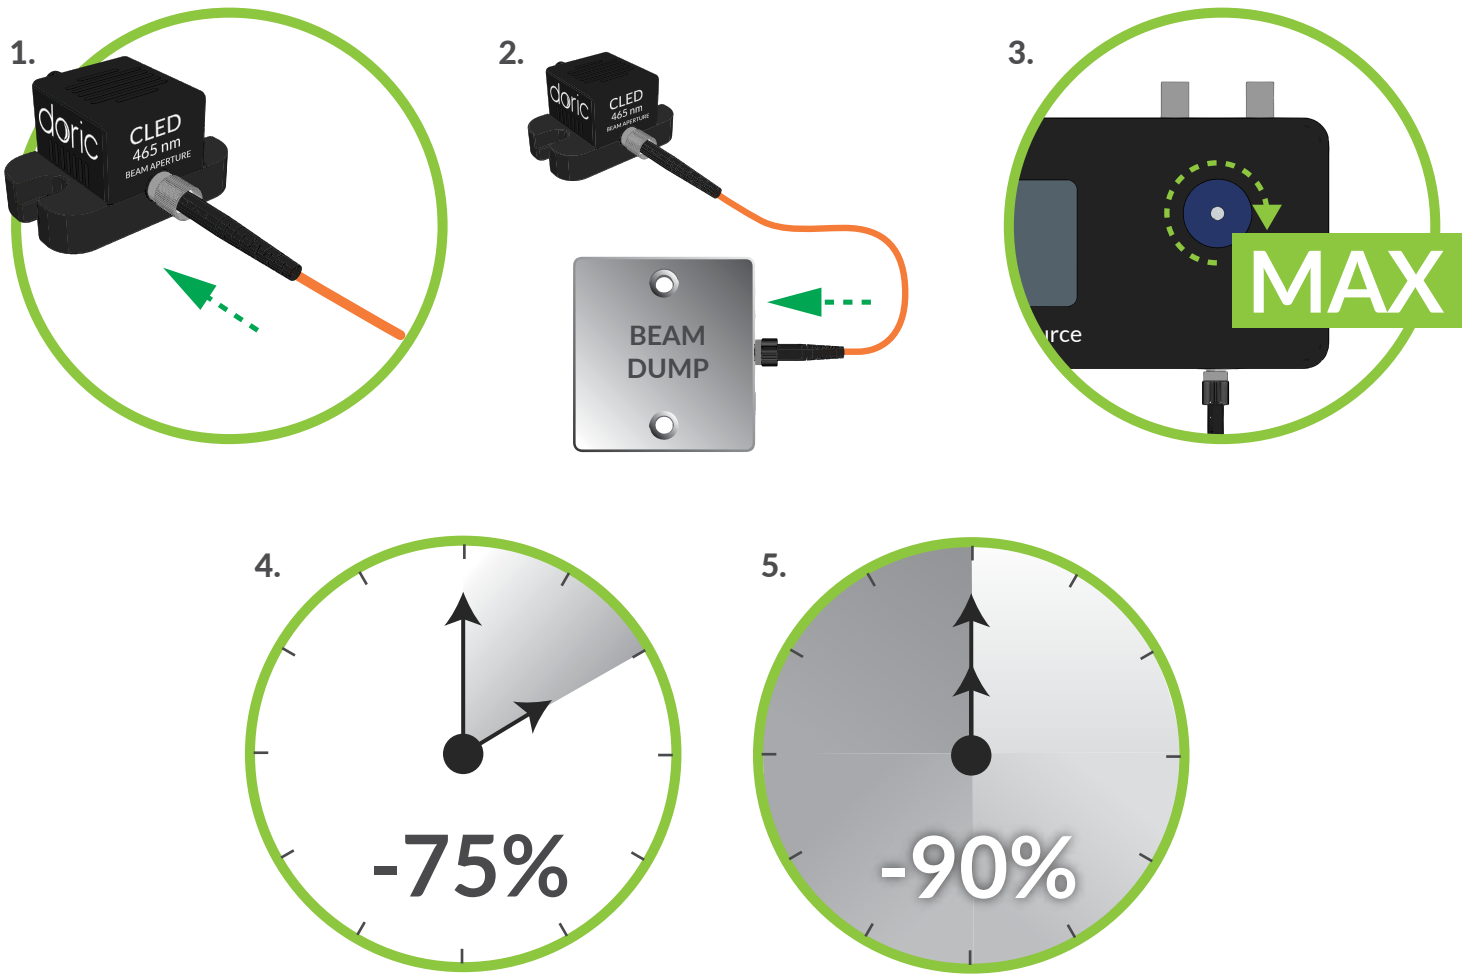

Patch Cord Photobleaching

doric

Doric Lenses Inc. | 357, rue Franquet, Québec (Québec) G1P 4N7 Canada
1 418 877-5600 | doriclenses.com | sales@doriclenses.com