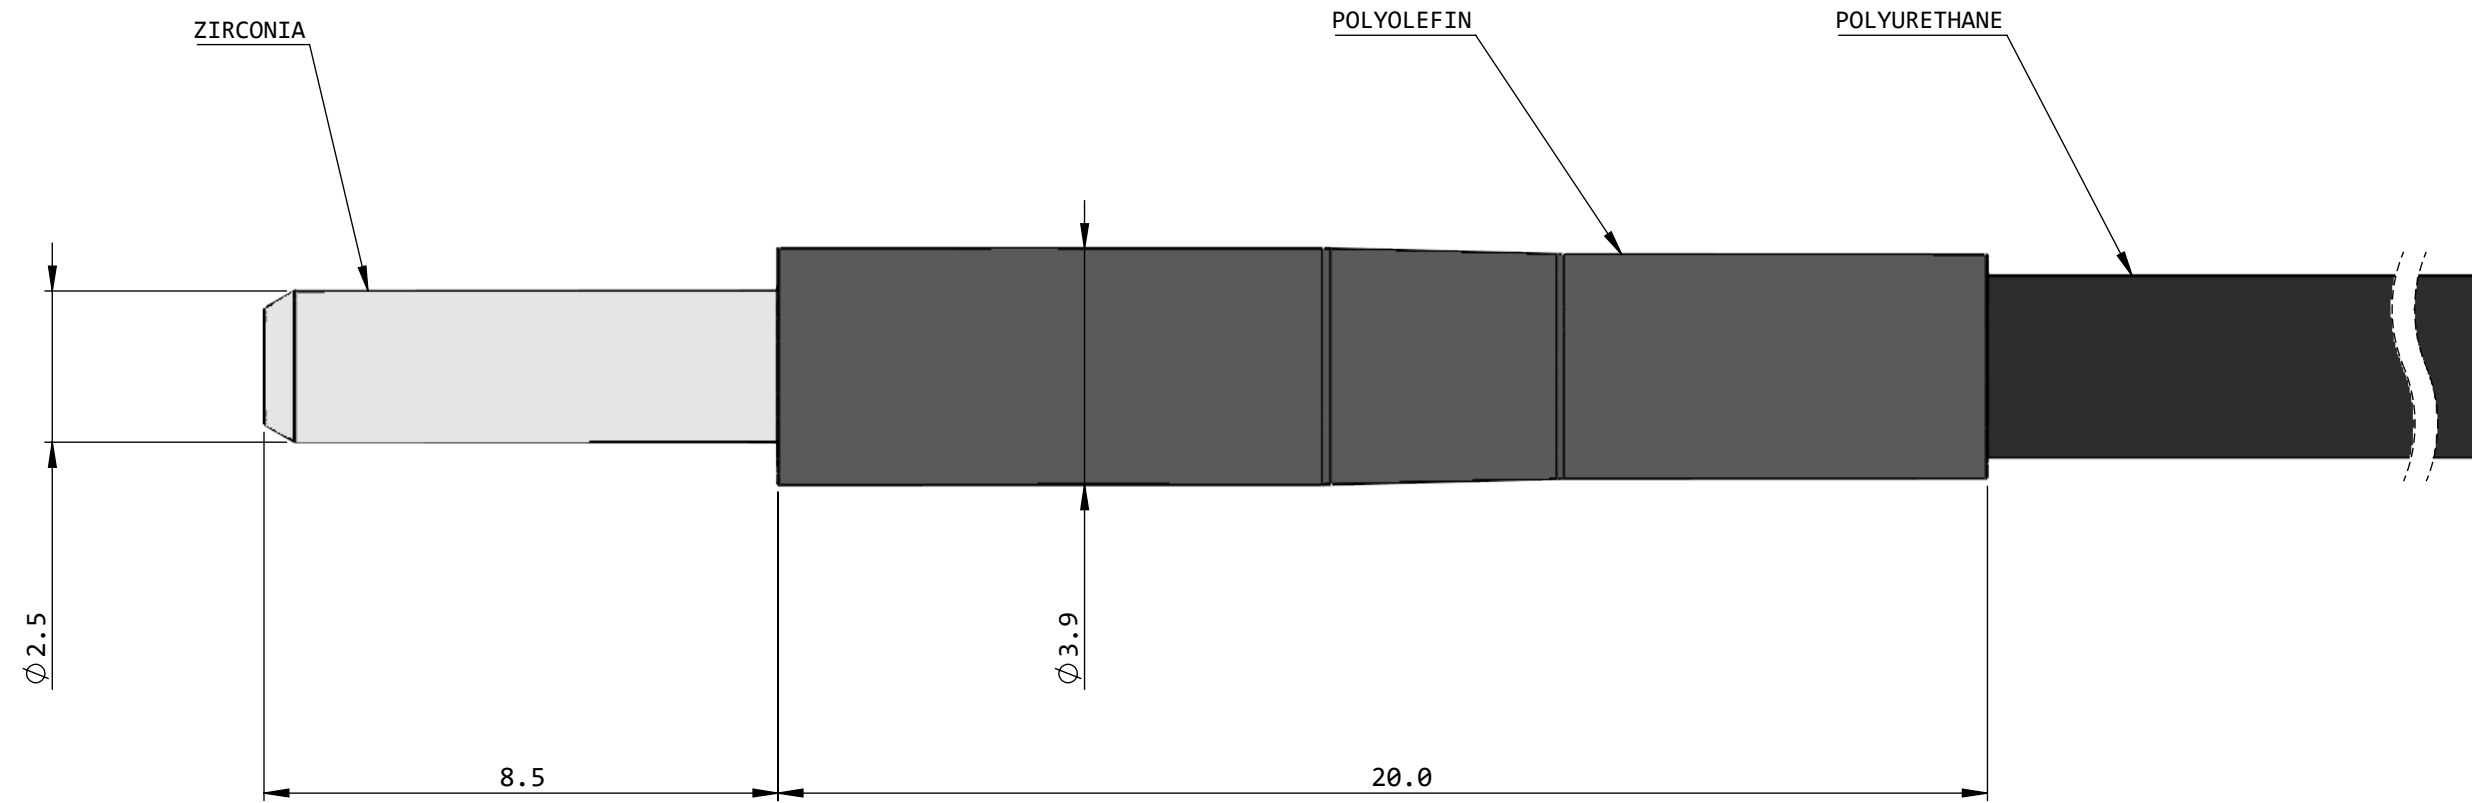

DO NOT SCALE DRAWING

TITLE:

Generic MFP Terminaison for  
ZF2.5-LWMJ

DWG. NO.

S212-0056

25-7-2022

	357 rue Franquet, Quebec, QC G1P 4N7, Canada; Tel: 418 877 5600; doriclenses.com;
	TITLE: Generic MFP Terminaison for ZF2.5-PKMJ
DWG. NO.	S212-0179
DO NOT SCALE DRAWING	11-8-2022