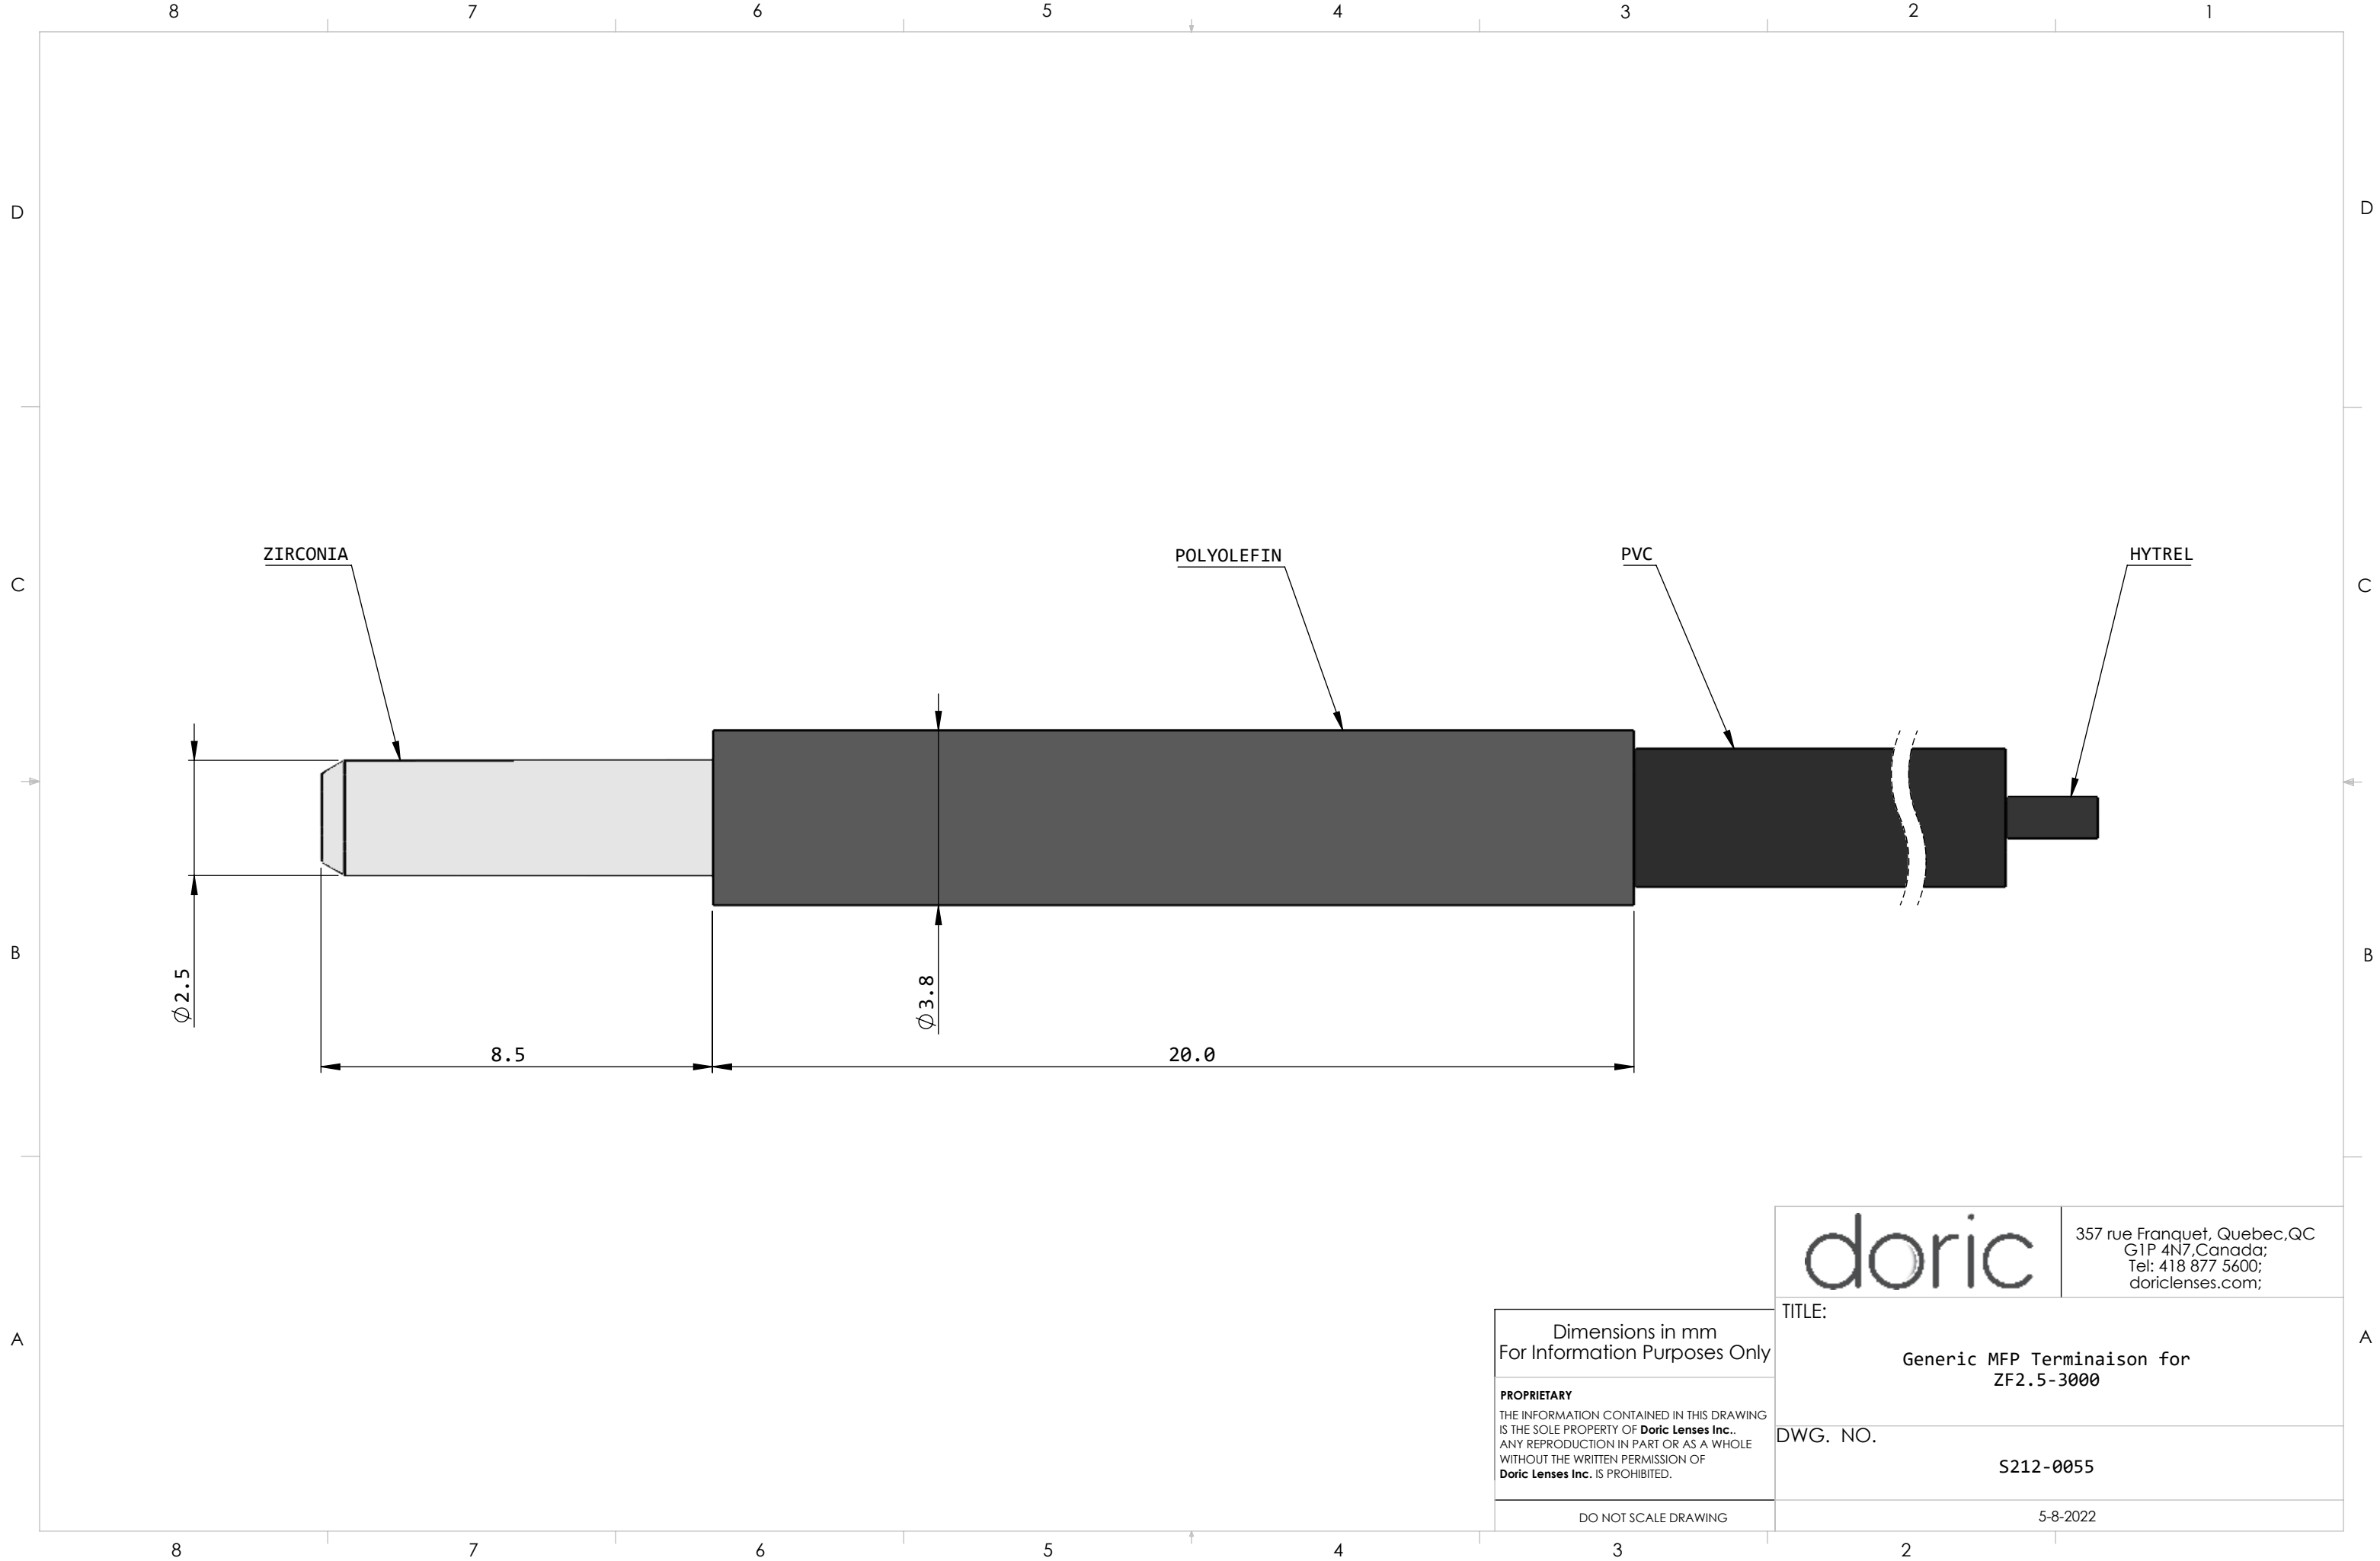

DO NOT SCALE DRAWING

ZIRCONIA

POLYOLEFIN

PVC

HYTREL

Ø 2.5

Ø 3.8

8.5