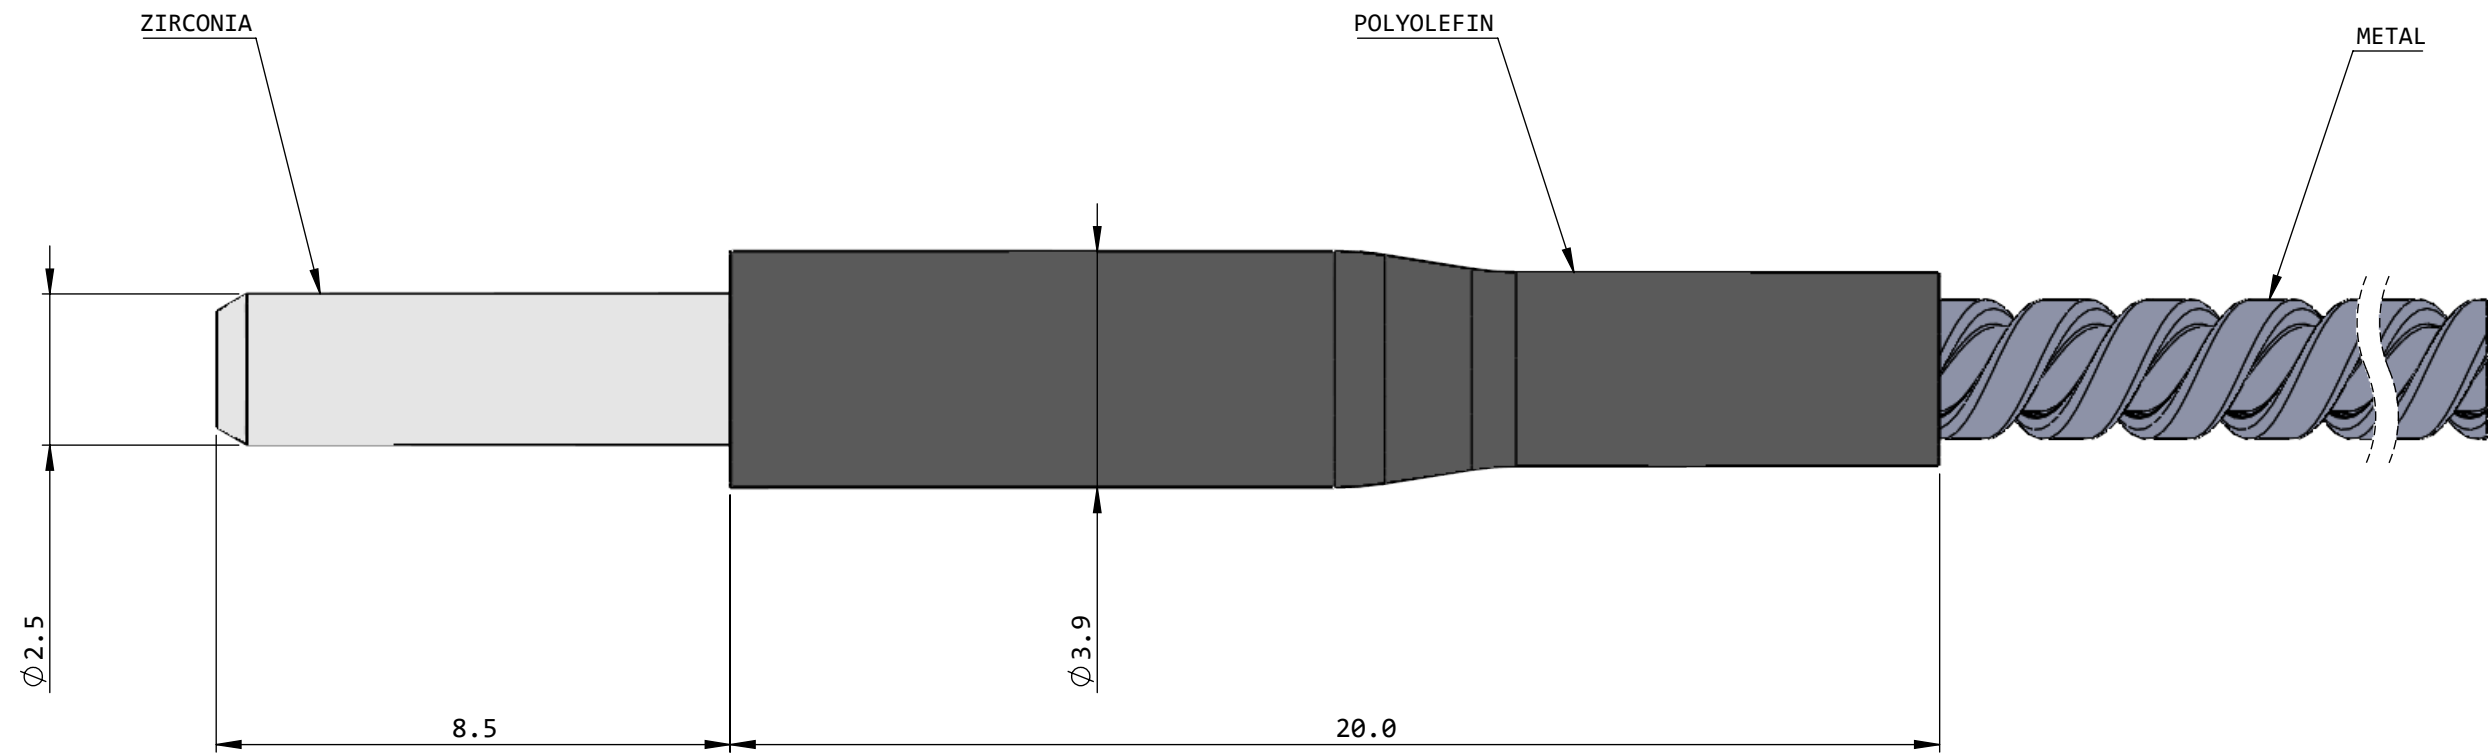

Dimensions in mm
For Information Purposes Only

PROPRIETARY
THE INFORMATION CONTAINED IN THIS DRAWING
IS THE SOLE PROPERTY OF **Doric Lenses Inc.**
ANY REPRODUCTION IN PART OR AS A WHOLE
WITHOUT THE WRITTEN PERMISSION OF
Doric Lenses Inc. IS PROHIBITED.

DO NOT SCALE DRAWING

doric	357 rue Franquet, Quebec, QC G1P 4N7, Canada; Tel: 418 877 5600; doriclenses.com;
TITLE:	Generic MFP Terminaison for ZF2.5-ARMO
DWG. NO.	S212-0057
	24-8-2022