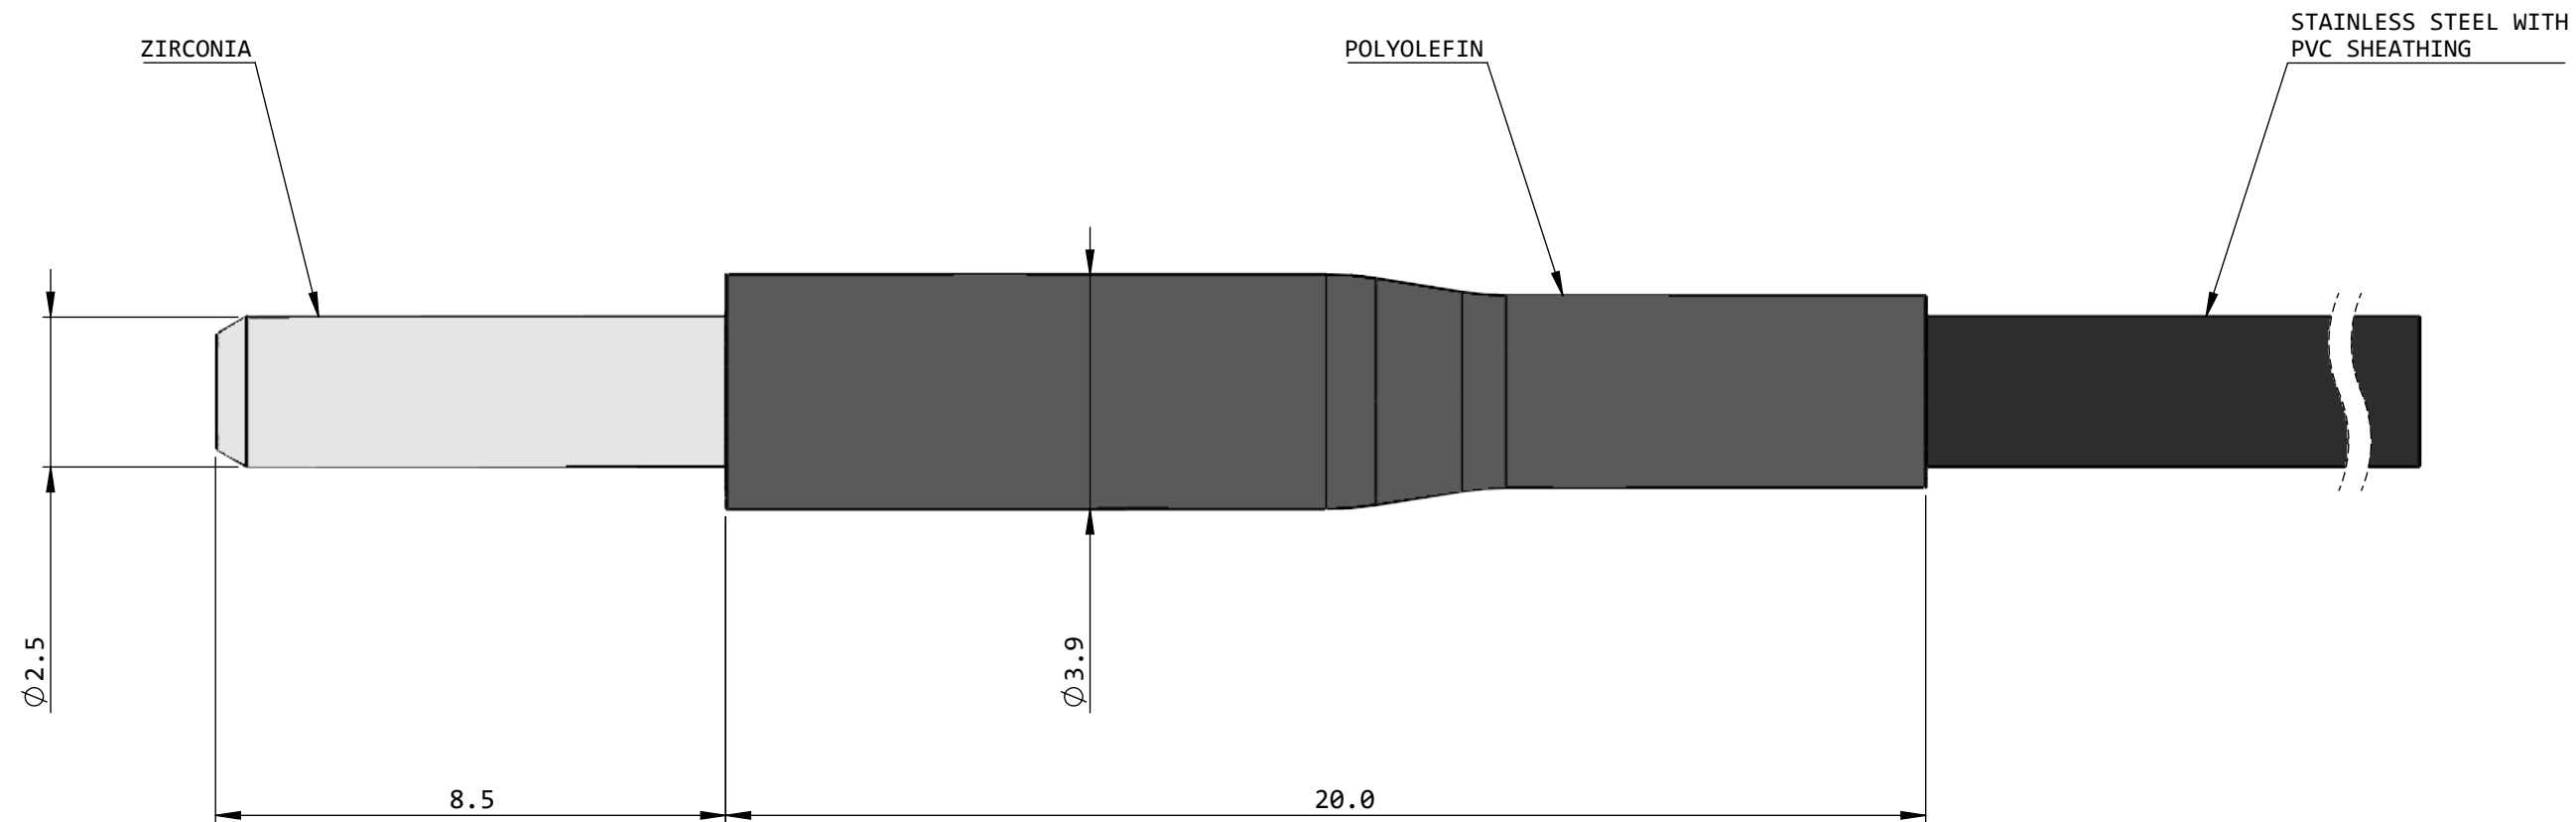

doric

357 rue Franquet, Quebec, QC
G1P 4N7, Canada;
Tel: 418 877 5600;
doriclenses.com;

Dimensions in mm
For Information Purposes Only

PROPRIETARY
THE INFORMATION CONTAINED IN THIS DRAWING
IS THE SOLE PROPERTY OF **Doric Lenses Inc.**..
ANY REPRODUCTION IN PART OR AS A WHOLE
WITHOUT THE WRITTEN PERMISSION OF
Doric Lenses Inc. IS PROHIBITED.

DO NOT SCALE DRAWING

TITLE:

Generic MFP Terminaison for
ZF2.5-LWMJ

DWG. NO.

S212-0056

25-7-2022